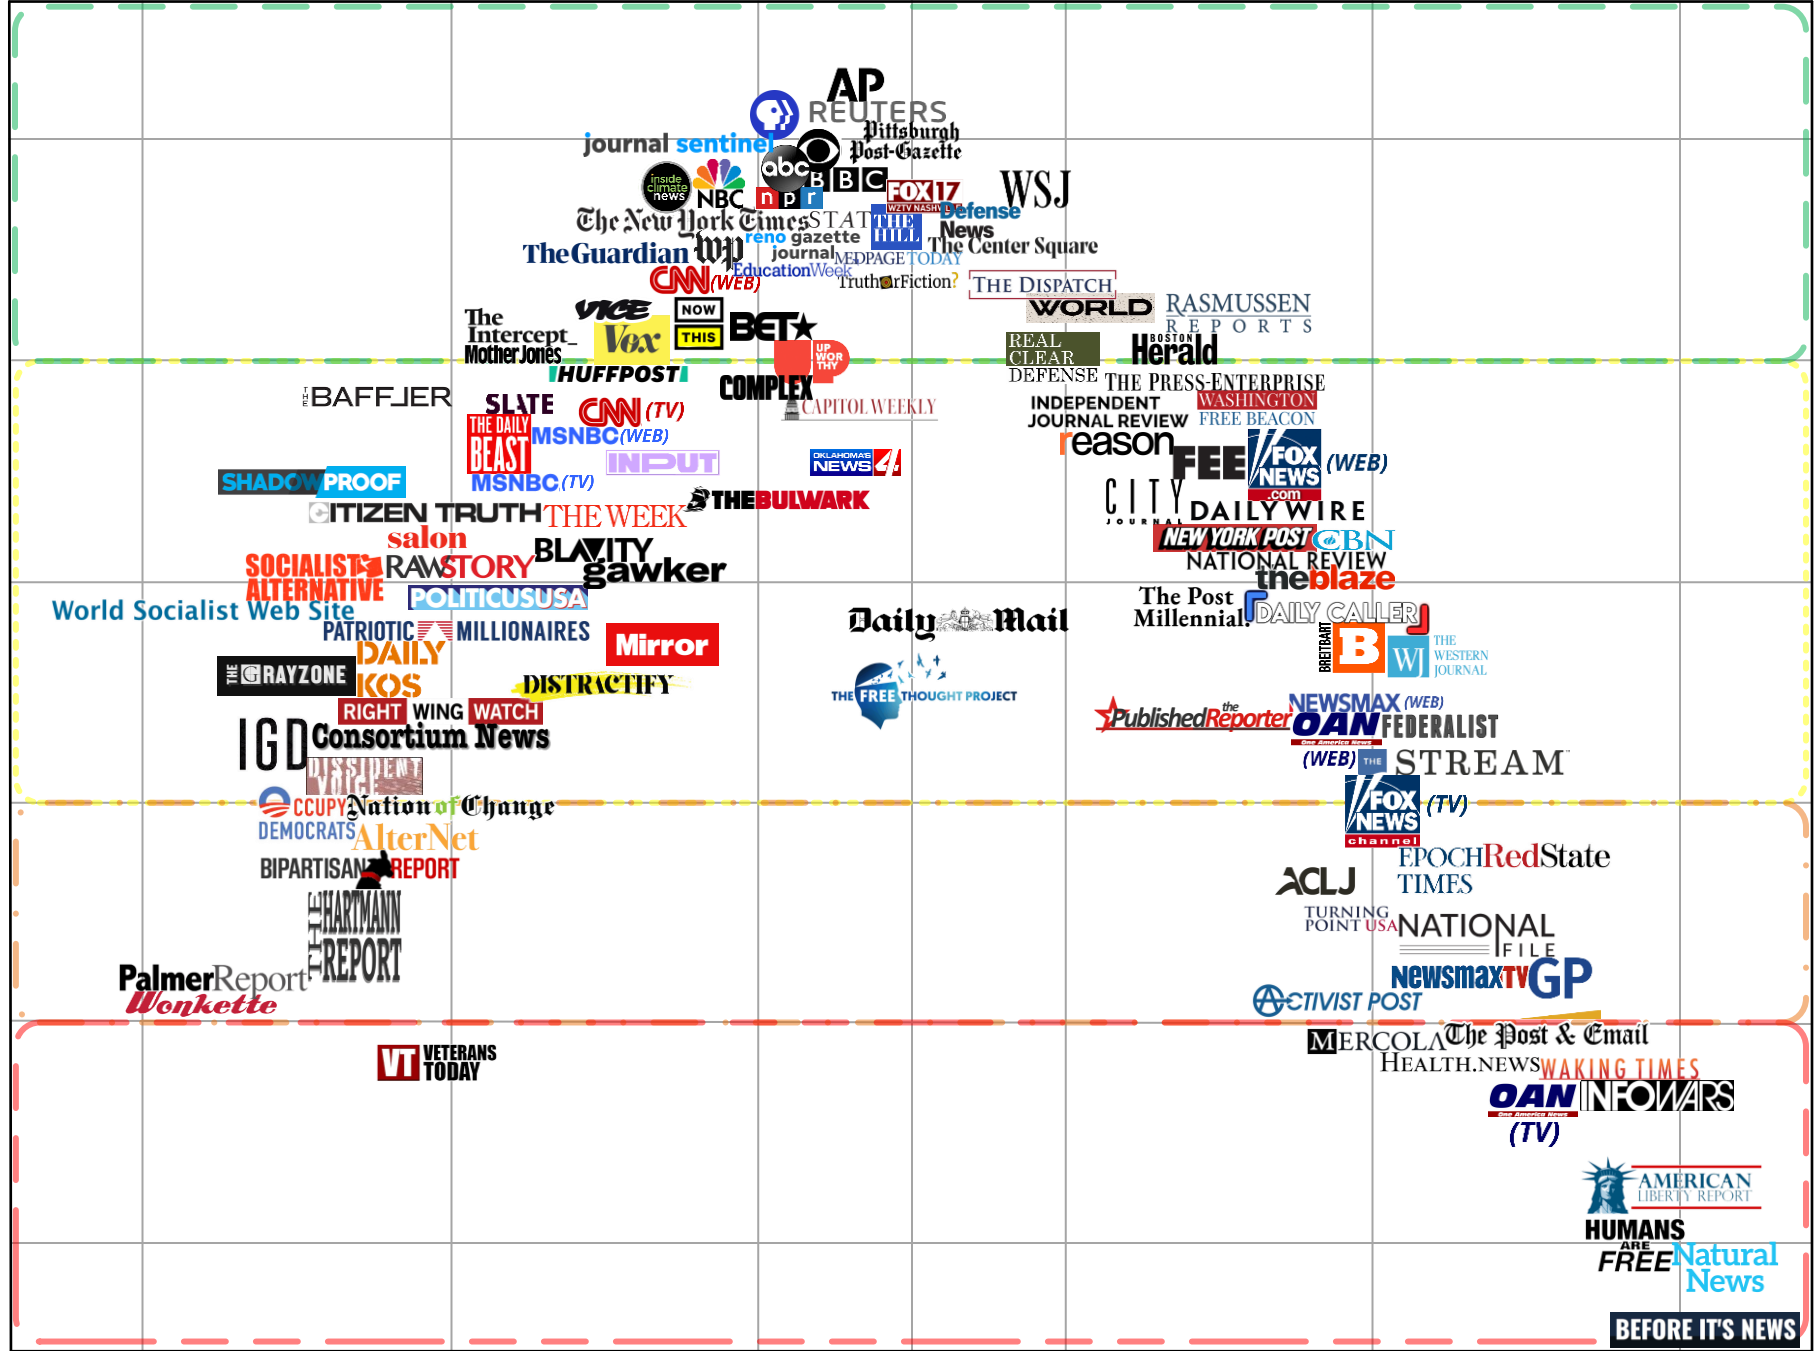

The Media Bias Chart ®

Version 8.0 December 2021 Edition

Most Extreme

Hyper-Partisan Left

Skews Left

Middle

Skews Right

Hyper-Partisan Right

Most Extreme

Fact Reporting

Mostly Analysis OR Mix of Fact Reporting and Analysis

Analysis OR High Variation in Reliability

Opinion OR High Variation in Reliability

Selective, Incomplete, Unfair Persuasion, Propaganda, or Other Issues

Contains Misleading Info

Contains Inaccurate/Fabricated Info

MORE

News Value and Reliability

LESS

Licensed Copy Bias

LEFT

RIGHT