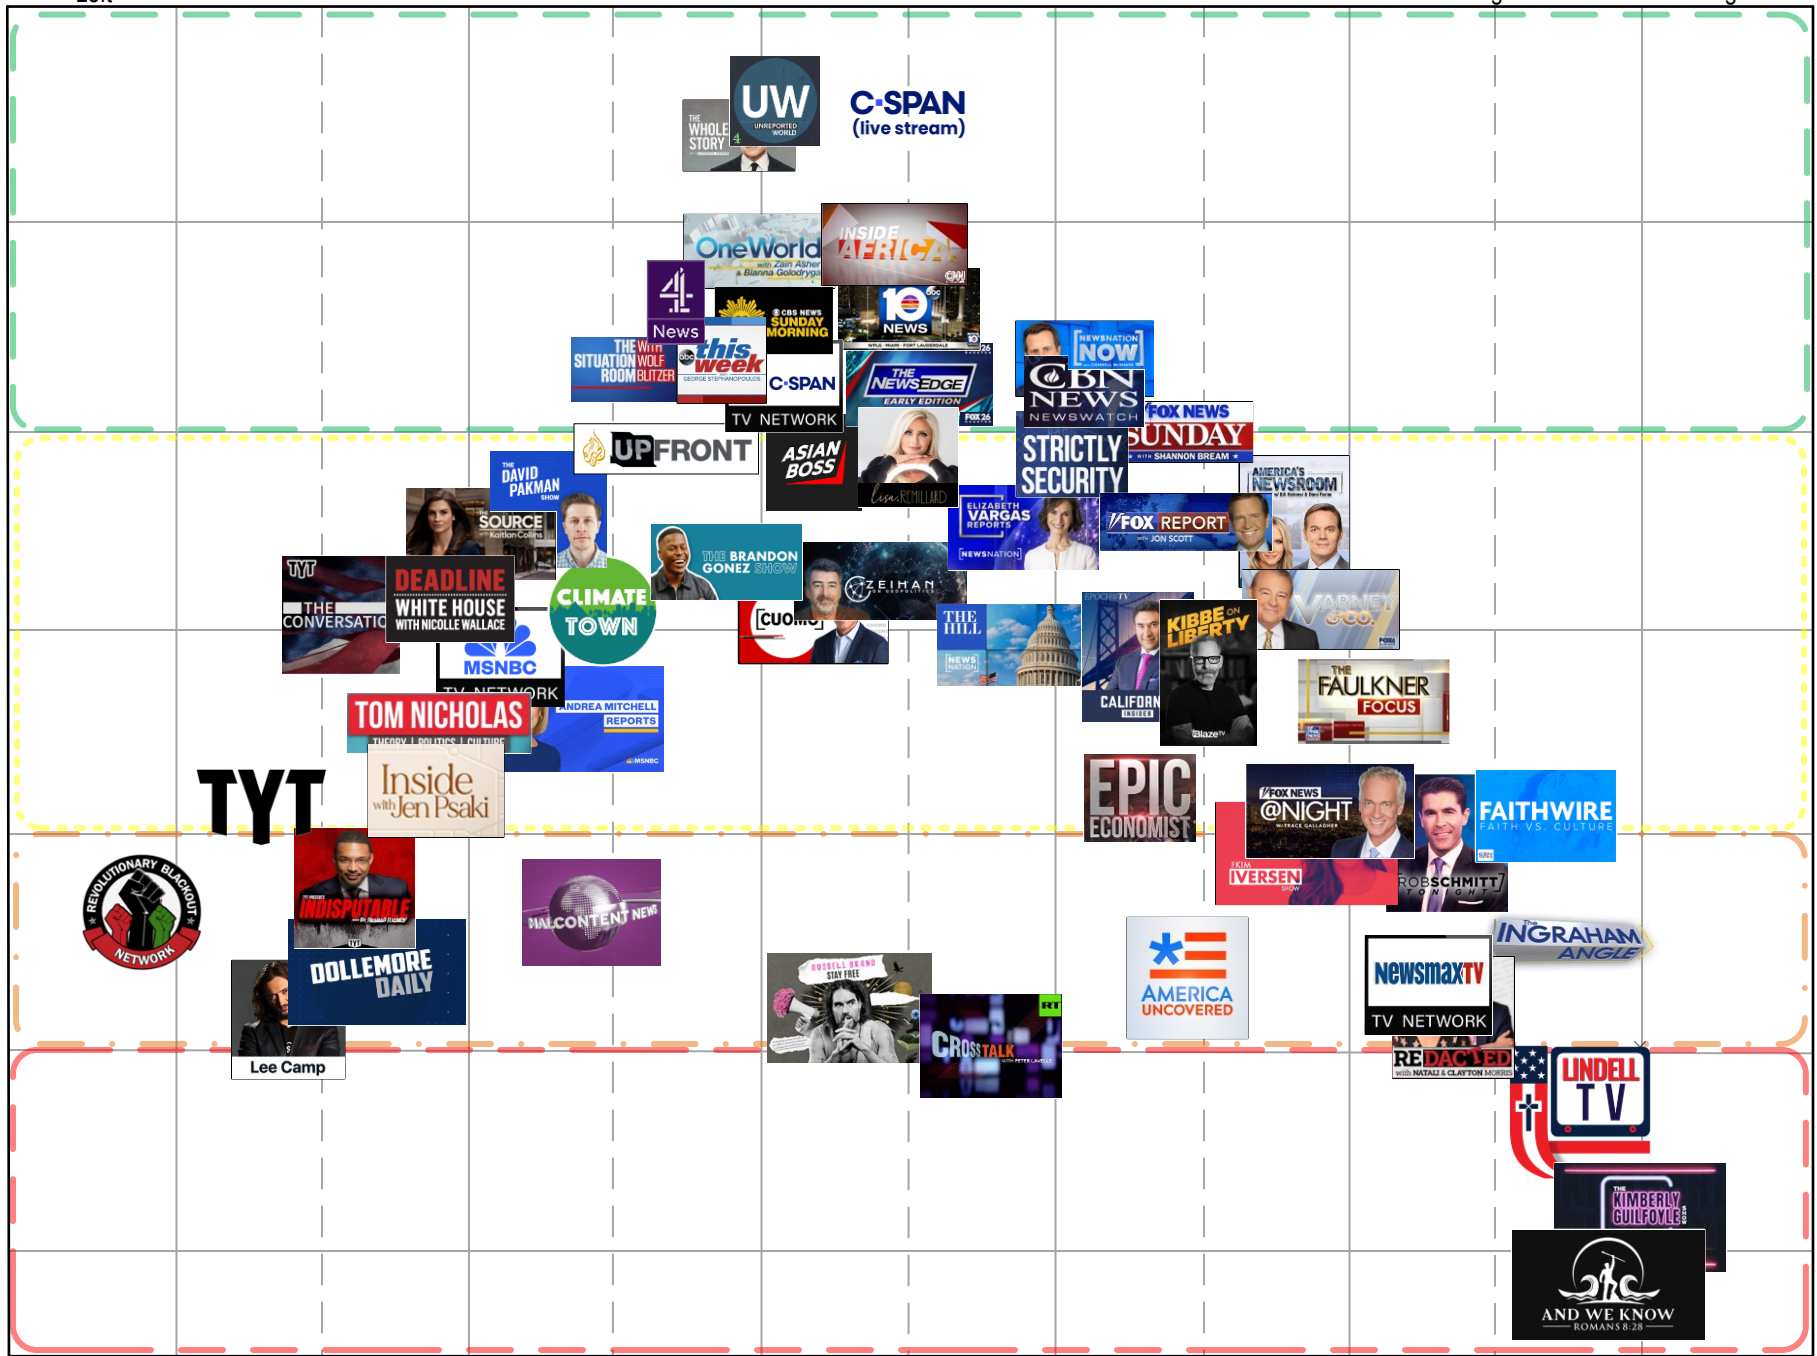

The Media Bias Chart®

TV Edition February 2024

Most Extreme Left   Hyper-Partisan Left   Strong Left   Skews Left   Middle   Skews Right   Strong Right   Hyper-Partisan Right   Most Extreme Right

Thorough Fact Reporting OR Fact-Dense Analysis

Mix of Fact Reporting and Analysis OR Simple Fact Reporting

Analysis OR Wide Variation in Reliability

Opinion OR Wide Variation in Reliability

Selective, Incomplete, Unfair Persuasion, Propaganda, or Other Issues

Contains Misleading Info

Contains Inaccurate/Fabricated Info

MORE

News Value and Reliability

LESS

← LEFT   Licensed Copy   RIGHT →

Bias