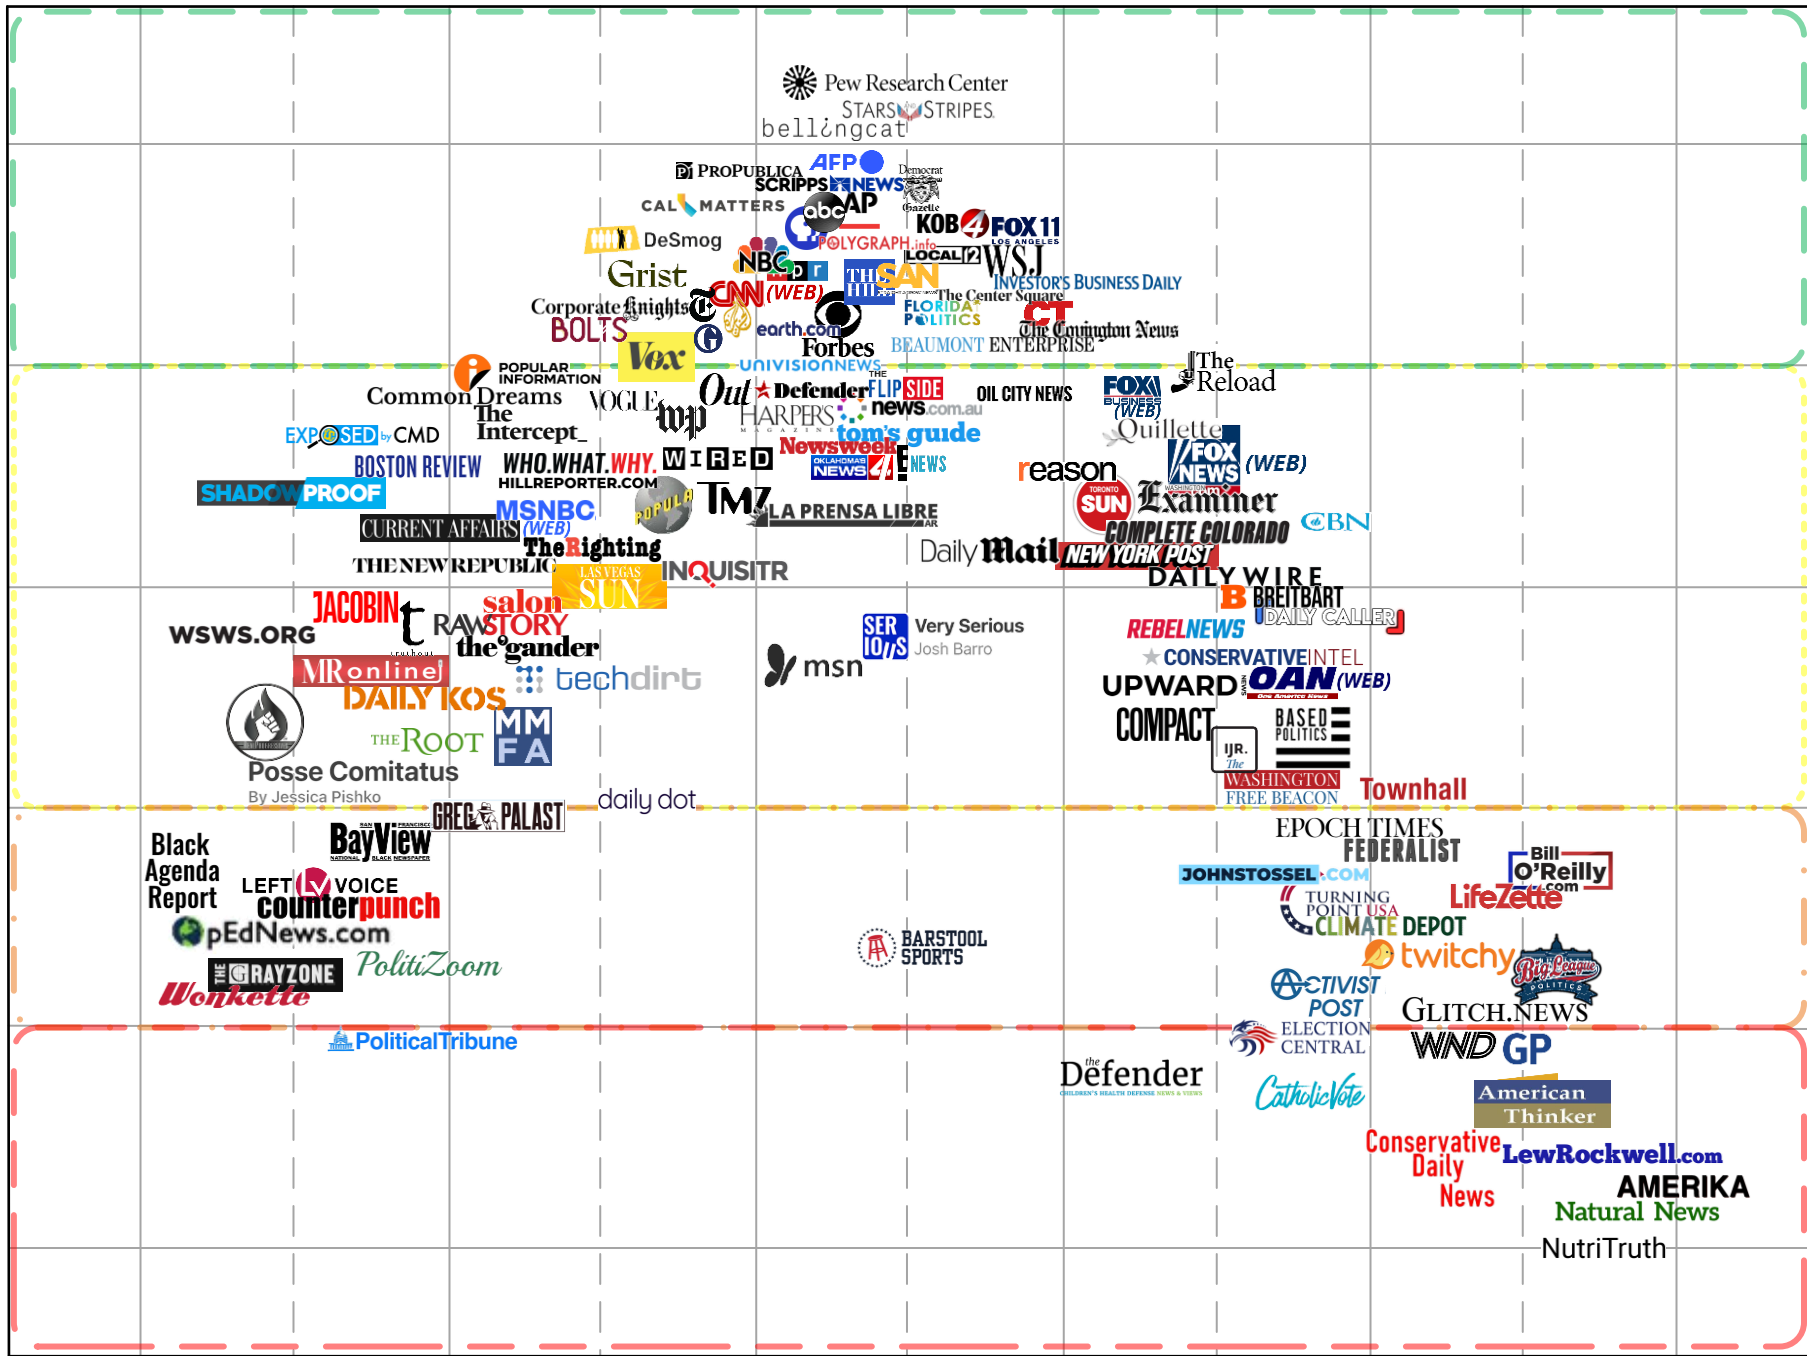

The Media Bias Chart ®

Version 12.0 February 2024 Edition

Most Extreme

Hyper-Partisan Left

Strong Left

Skews Left

Middle

Skews Right

Strong Right

Hyper-Partisan Right

Most Extreme

Thorough Fact Reporting OR Fact-Dense Analysis

Mix of Fact Reporting and Analysis OR Simple Fact Reporting

Analysis OR Wide Variation in Reliability

Opinion OR Wide Variation in Reliability

Selective, Incomplete, Unfair Persuasion, Propaganda, or Other Issues

Contains Misleading Info

Contains Inaccurate/Fabricated Info

MORE
News Value and Reliability
LESS

LEFT

Licensed Copy
Bias

RIGHT