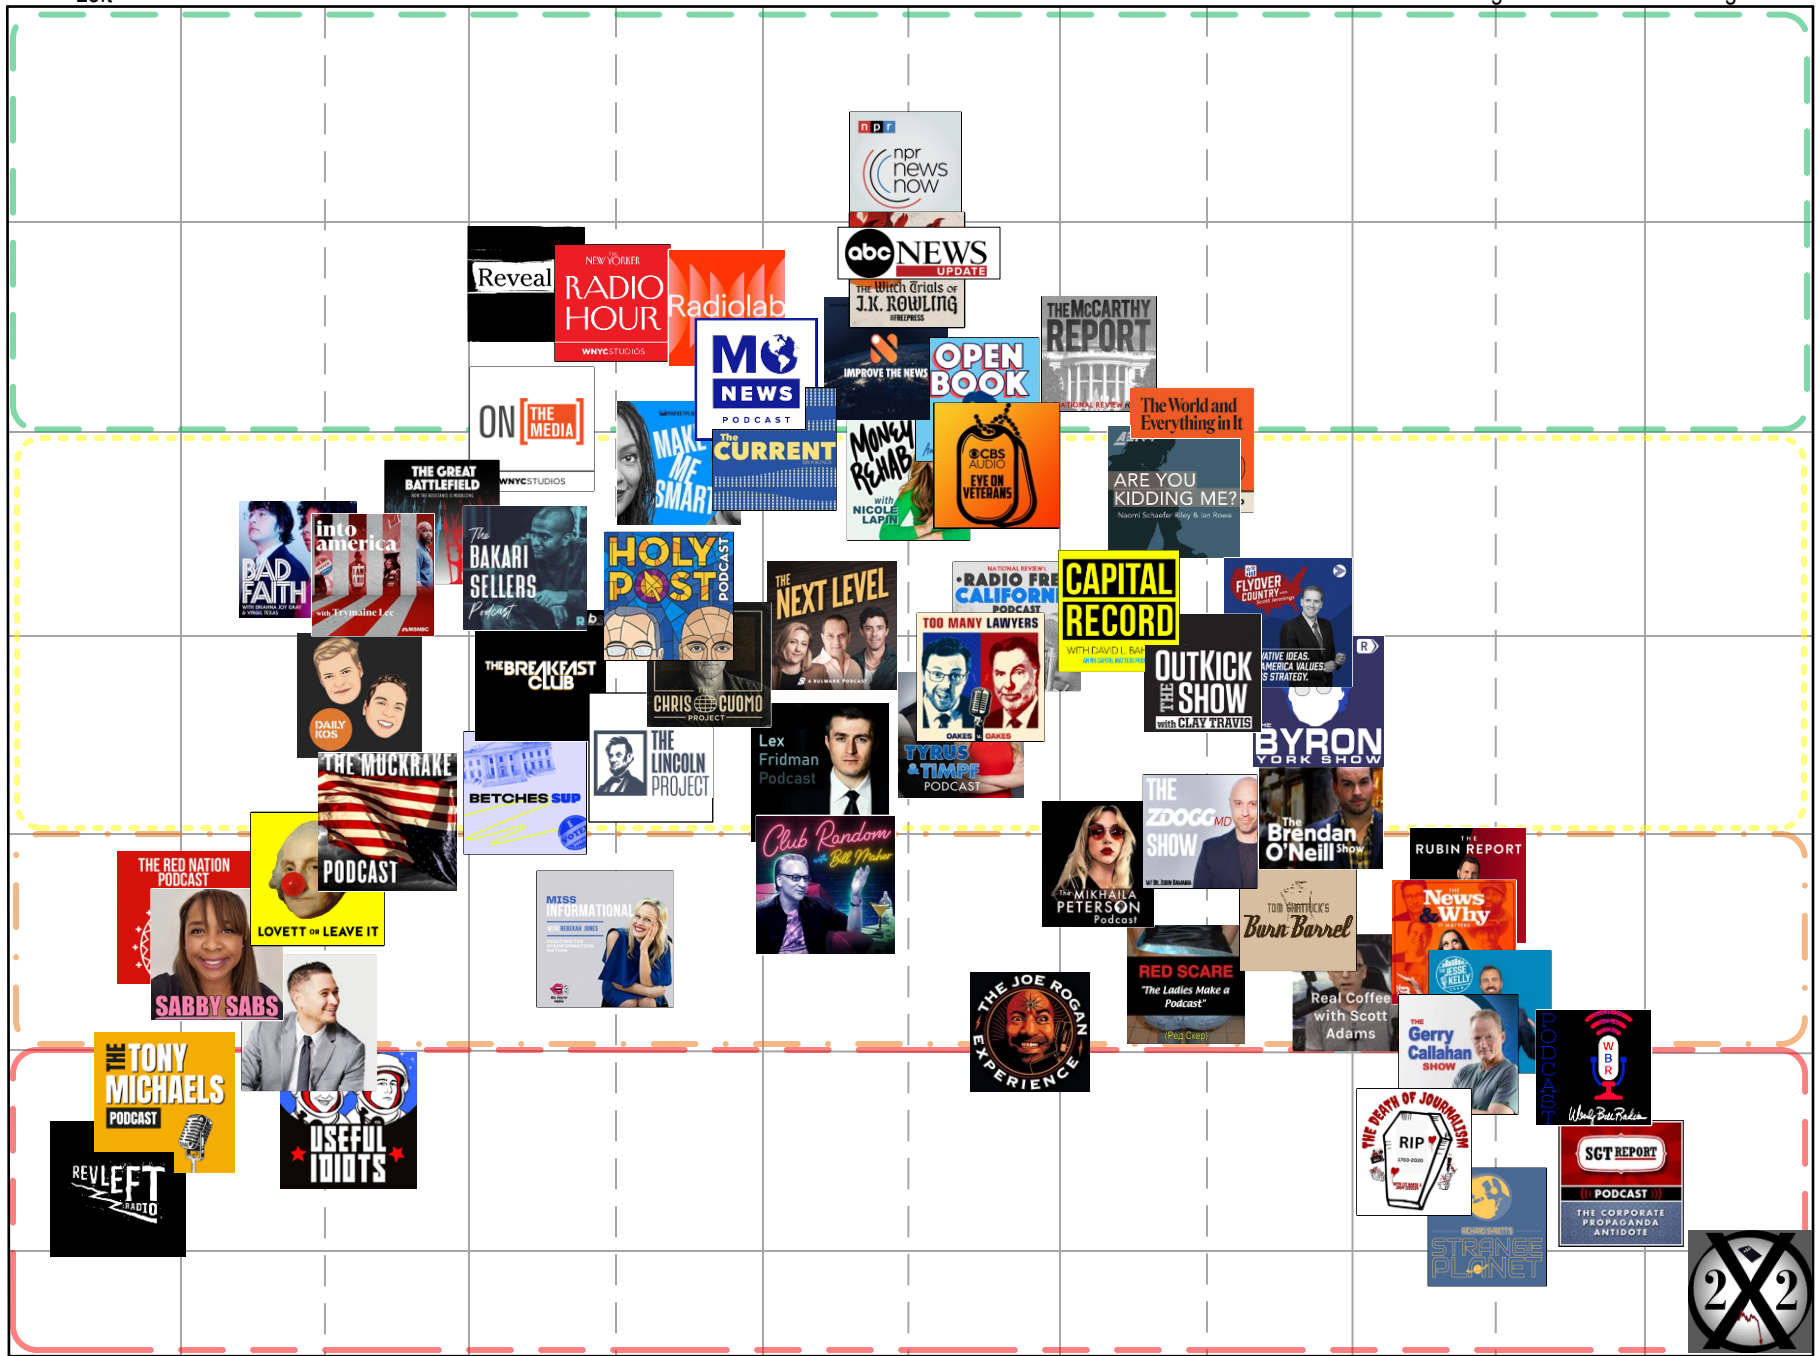

The Media Bias Chart®

Podcast Edition February 2024

Most Extreme Left   Hyper-Partisan Left   Strong Left   Skews Left   Middle   Skews Right   Strong Right   Hyper-Partisan Right   Most Extreme Right

ad fontes media

Thorough Fact Reporting OR Fact-Dense Analysis

Mix of Fact Reporting and Analysis OR Simple Fact Reporting

Analysis OR Wide Variation in Reliability

Opinion OR Wide Variation in Reliability

Selective, Incomplete, Unfair Persuasion, Propaganda, or Other Issues

Contains Misleading Info

Contains Inaccurate/Fabricated Info

MORE
News Value and Reliability
LESS

Licensed Copy

LEFT   Bias   RIGHT