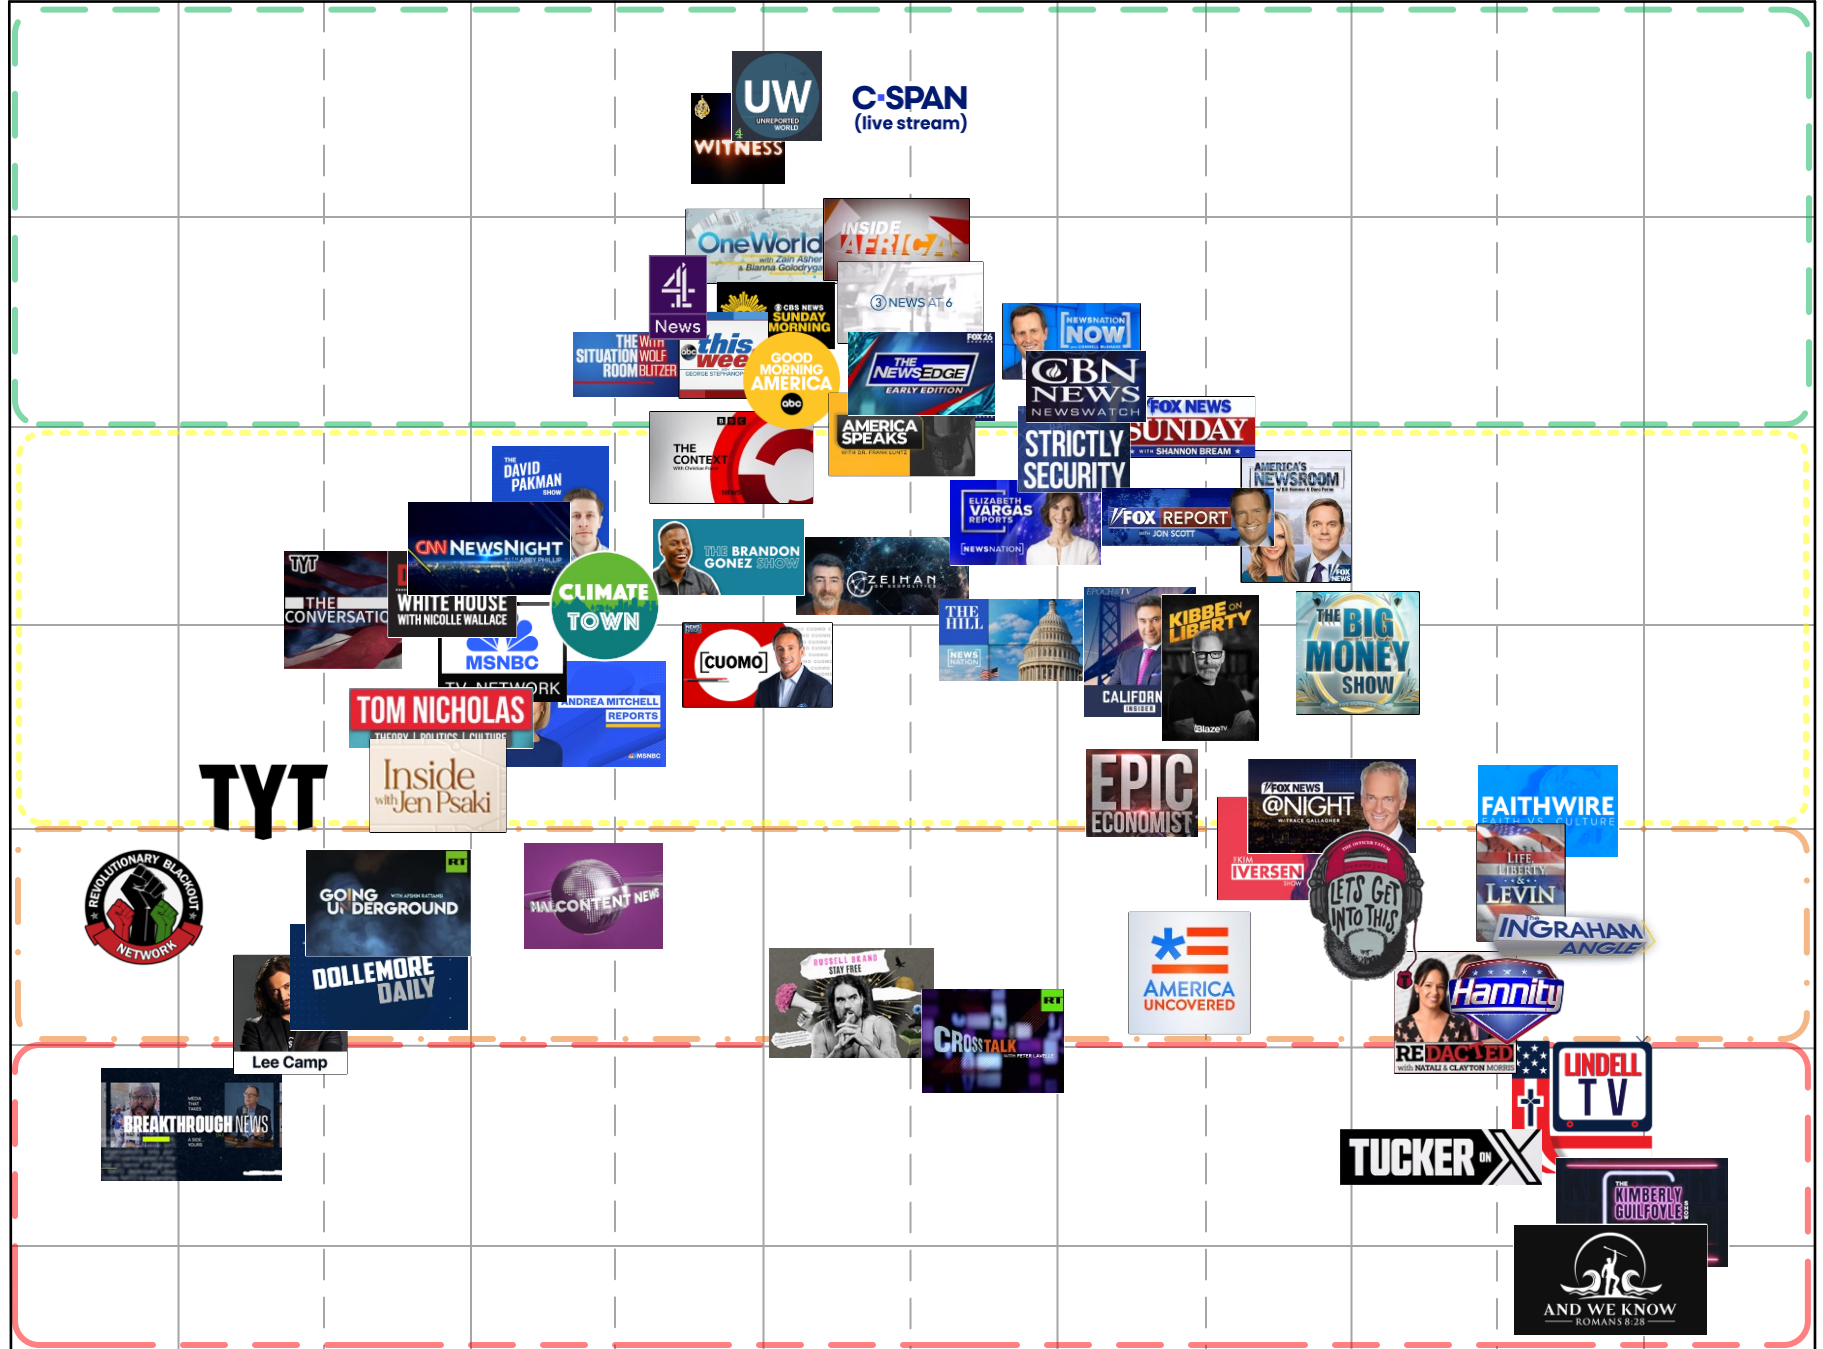

The Media Bias Chart®

TV Edition March 2024

Most Extreme Left   Hyper-Partisan Left   Strong Left   Skews Left   Middle   Skews Right   Strong Right   Hyper-Partisan Right   Most Extreme Right

Thorough Fact Reporting OR Fact-Dense Analysis

Mix of Fact Reporting and Analysis OR Simple Fact Reporting

Analysis OR Wide Variation in Reliability

Opinion OR Wide Variation in Reliability

Selective, Incomplete, Unfair Persuasion, Propaganda, or Other Issues

Contains Misleading Info

Contains Inaccurate/Fabricated Info

MORE

News Value and Reliability

LESS

Licensed Copy

LEFT

Bias

RIGHT