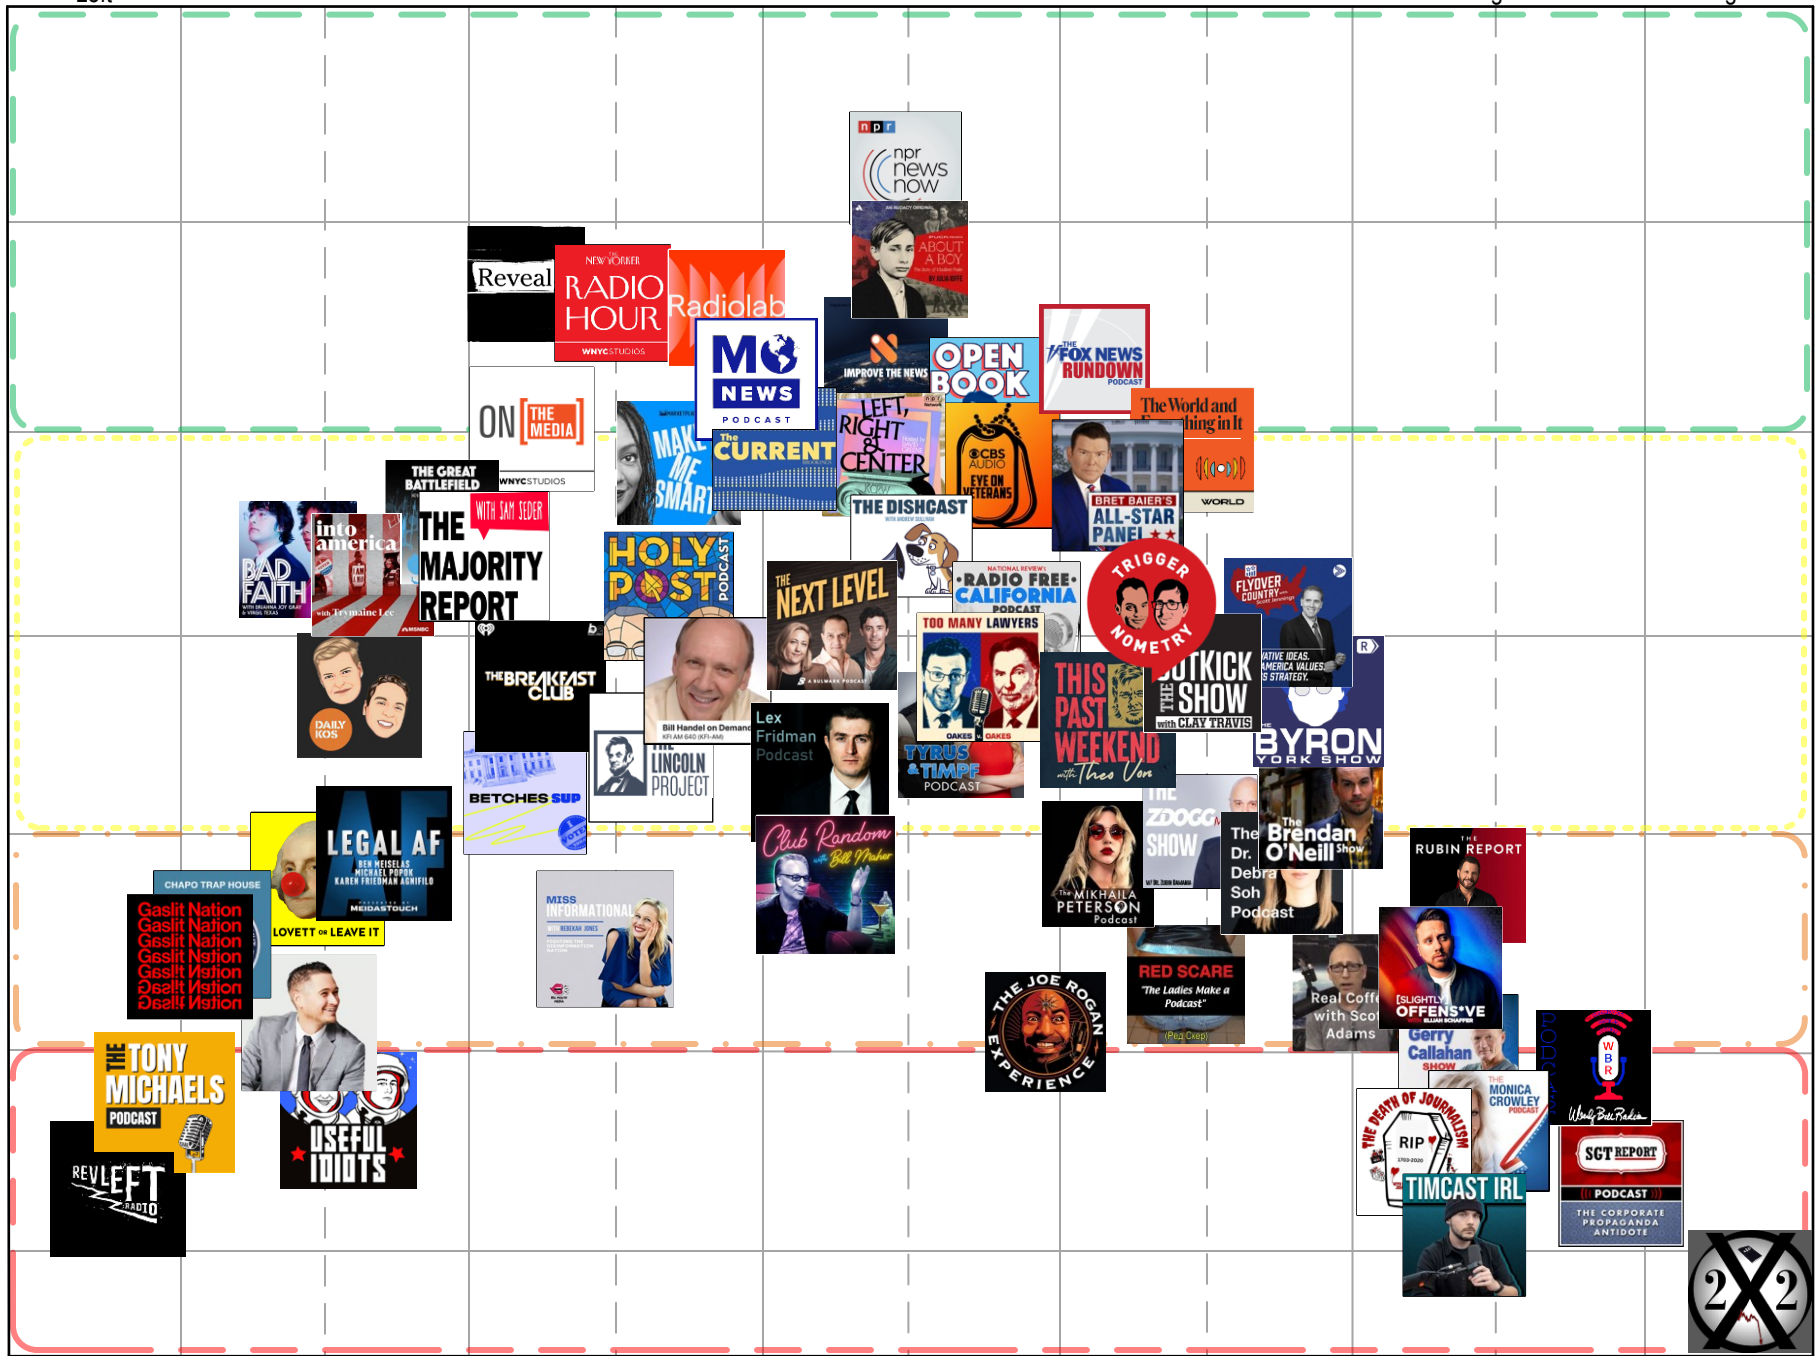

The Media Bias Chart®

Podcast Edition March 2024

Most Extreme Left   Hyper-Partisan Left   Strong Left   Skews Left   Middle   Skews Right   Strong Right   Hyper-Partisan Right   Most Extreme Right

Thorough Fact Reporting OR Fact-Dense Analysis

Mix of Fact Reporting and Analysis OR Simple Fact Reporting

Analysis OR Wide Variation in Reliability

Opinion OR Wide Variation in Reliability

Selective, Incomplete, Unfair Persuasion, Propaganda, or Other Issues

Contains Misleading Info

Contains Inaccurate/Fabricated Info

↑ MORE
↓ LESS
News Value and Reliability

← LEFT   Licensed Copy   Bias   RIGHT →