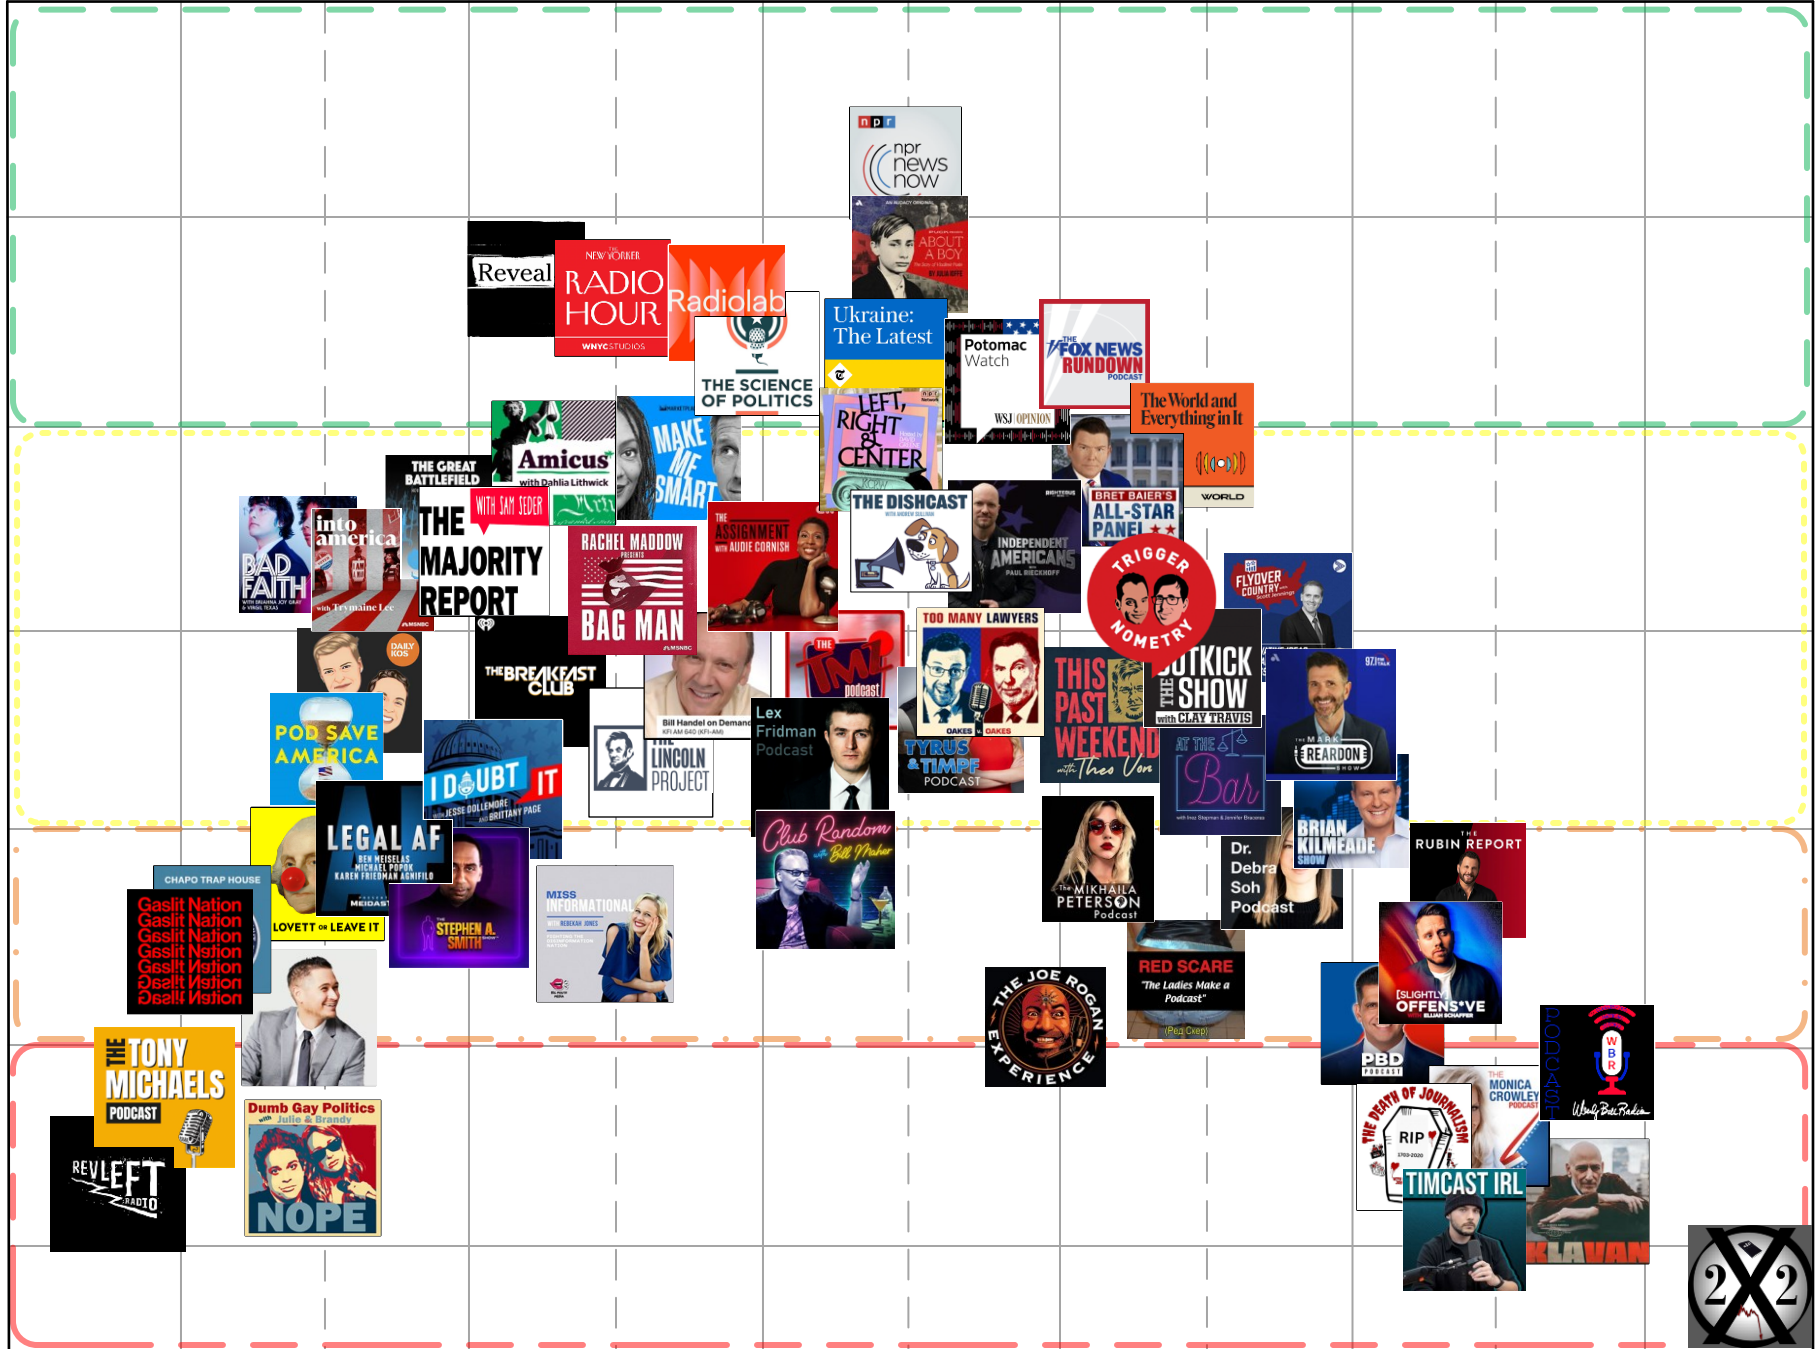

# The Media Bias Chart®

Podcast Edition April 2024

Most Extreme Left

Hyper-Partisan Left

Strong Left

Skews Left

Middle

Skews Right

Strong Right

Hyper-Partisan Right

Most Extreme Right

Thorough Fact Reporting OR Fact-Dense Analysis

Mix of Fact Reporting and Analysis OR Simple Fact Reporting

Analysis OR Wide Variation in Reliability

Opinion OR Wide Variation in Reliability

Selective, Incomplete, Unfair Persuasion, Propaganda, or Other Issues

Contains Misleading Info

Contains Inaccurate/Fabricated Info

MORE

News Value and Reliability

LESS

← LEFT BIAS RIGHT →