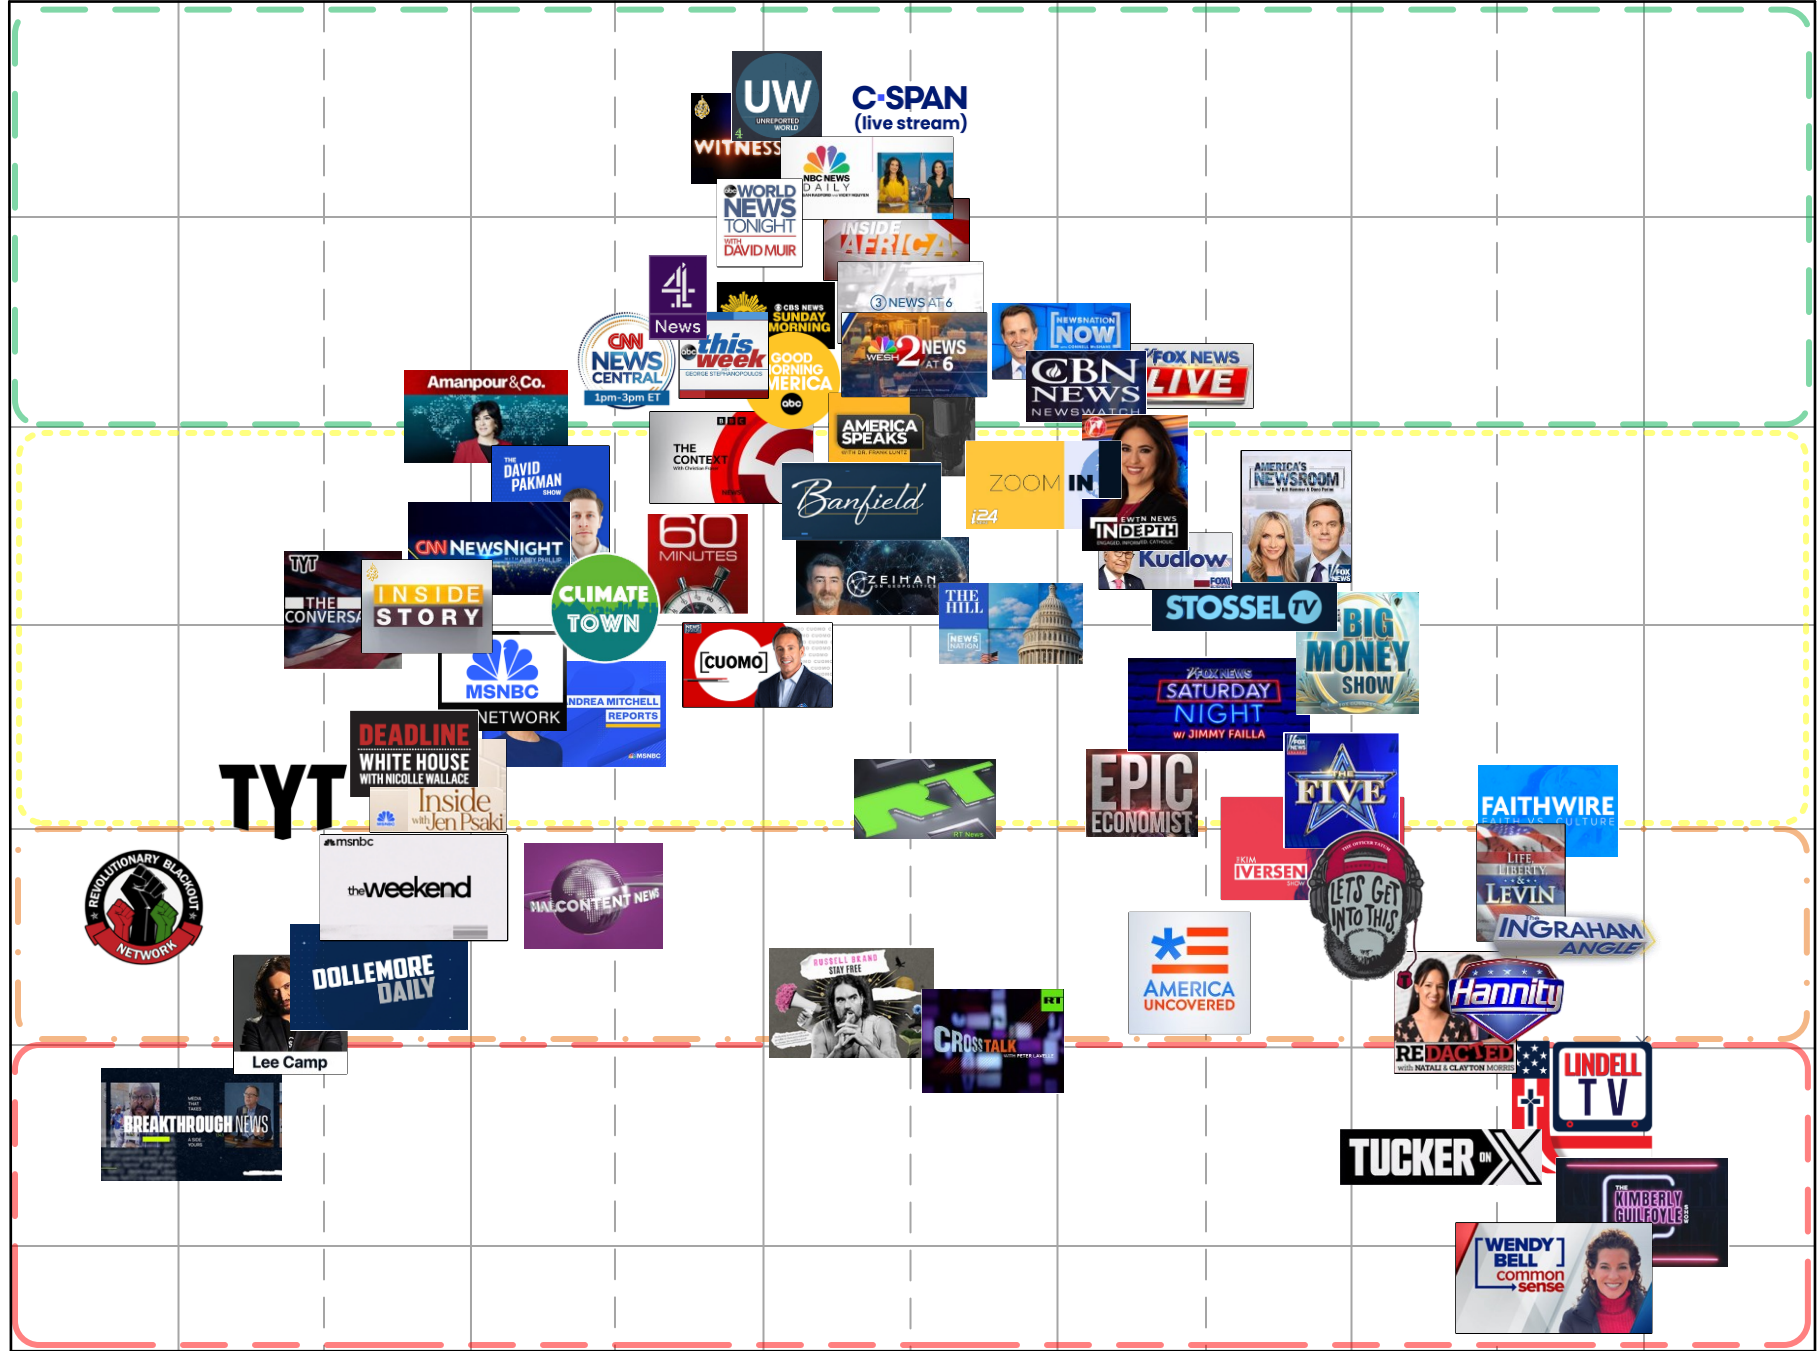

The Media Bias Chart®

TV Edition April 2024

ad fontes media

Most Extreme Left

Hyper-Partisan Left

Strong Left

Skews Left

Middle

Skews Right

Strong Right

Hyper-Partisan Right

Most Extreme Right

Thorough Fact Reporting OR Fact-Dense Analysis

Mix of Fact Reporting and Analysis OR Simple Fact Reporting

Analysis OR Wide Variation in Reliability

Opinion OR Wide Variation in Reliability

Selective, Incomplete, Unfair Persuasion, Propaganda, or Other Issues

Contains Misleading Info

Contains Inaccurate/Fabricated Info

MORE

News Value and Reliability

LESS

Licensed Copy

LEFT

Bias

RIGHT