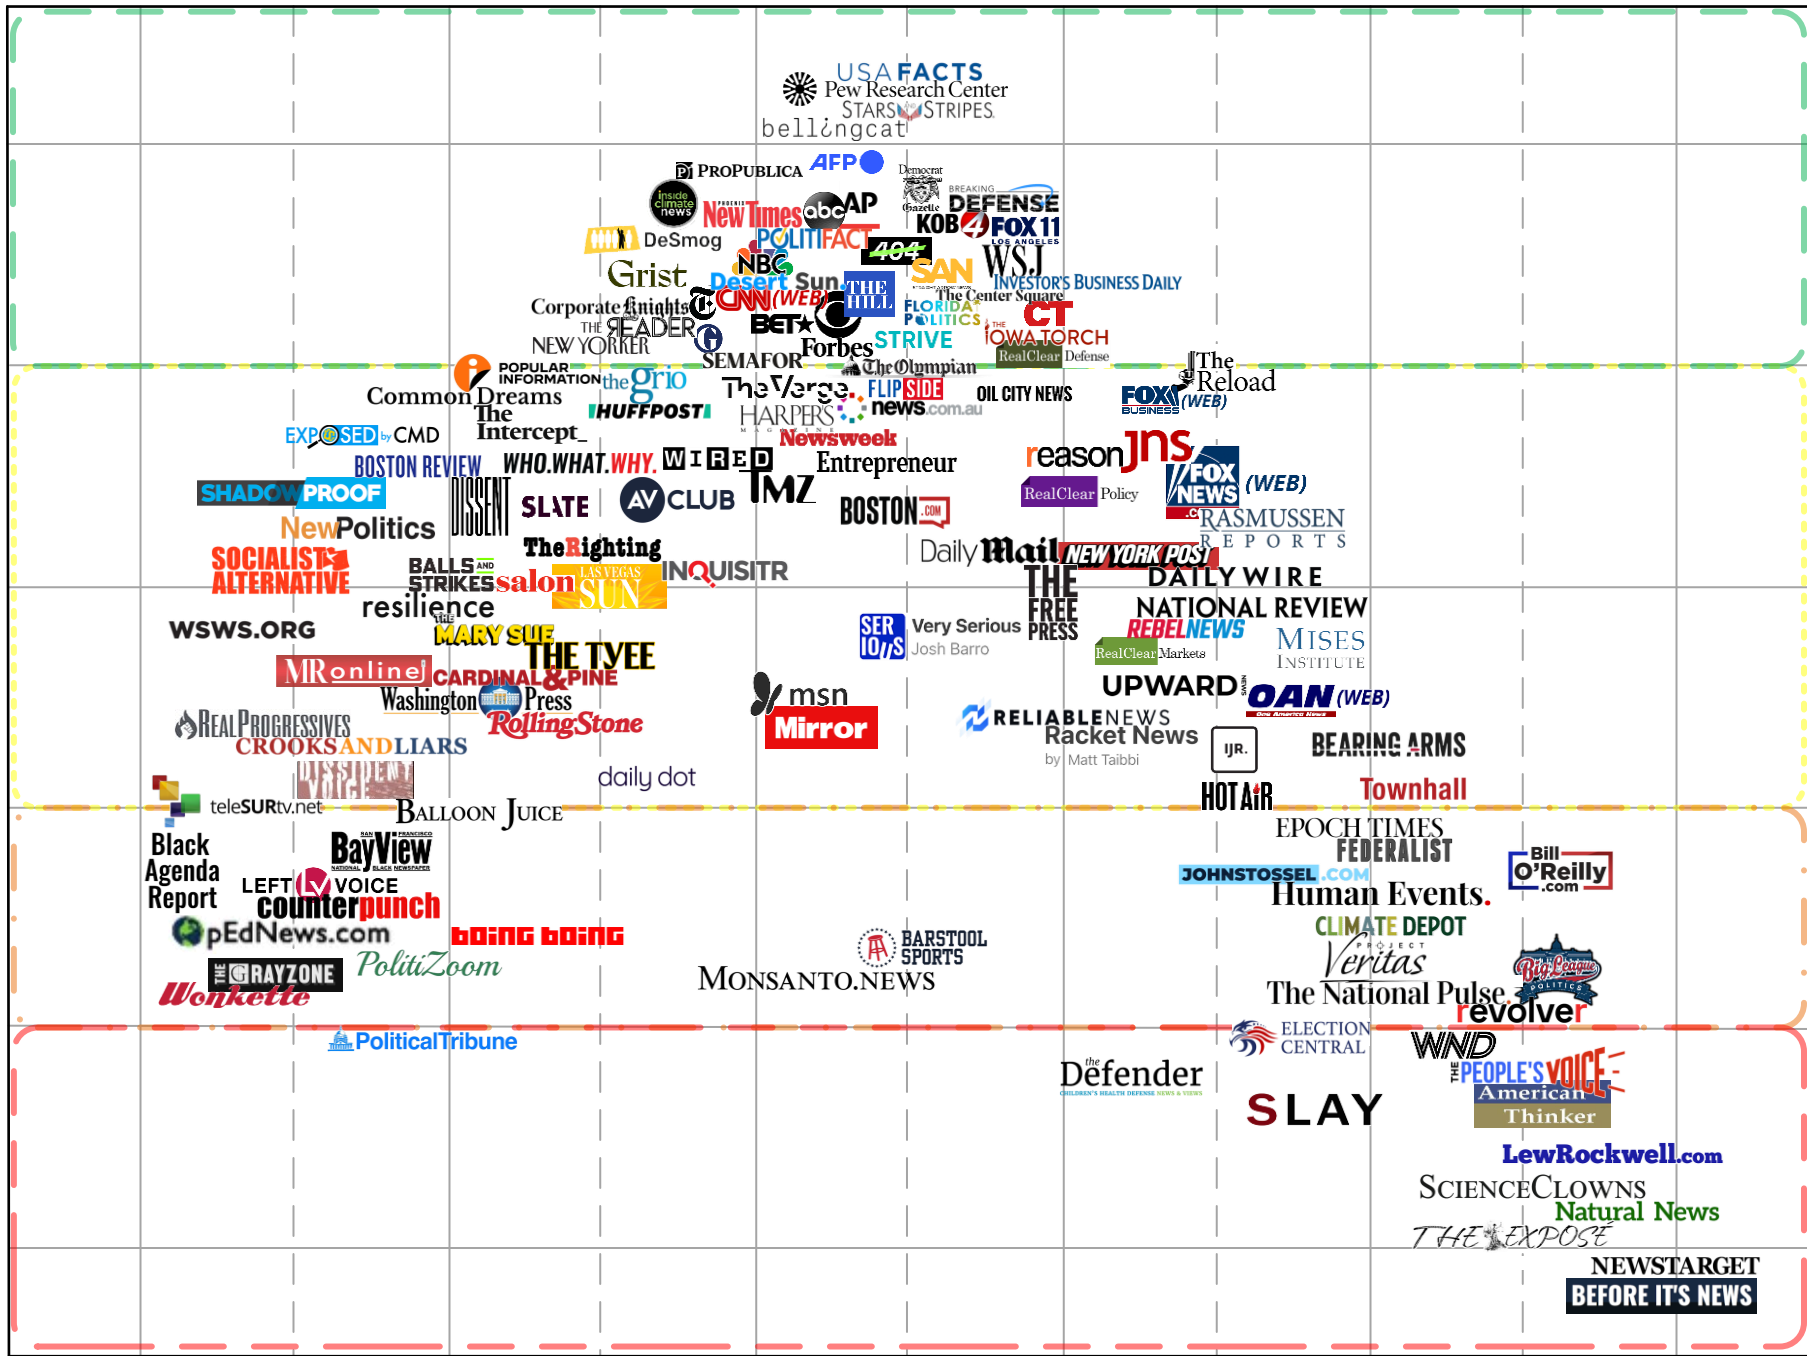

The Media Bias Chart ®

Version 12.0 May 2024 Edition

Most Extreme

Hyper-Partisan Left

Strong Left

Skews Left

Middle

Skews Right

Strong Right

Hyper-Partisan Right

Most Extreme

Thorough Fact Reporting OR Fact-Dense Analysis

Mix of Fact Reporting and Analysis OR Simple Fact Reporting

Analysis OR Wide Variation in Reliability

Opinion OR Wide Variation in Reliability

Selective, Incomplete, Unfair Persuasion, Propaganda, or Other Issues

Contains Misleading Info

Contains Inaccurate/Fabricated Info

MORE

News Value and Reliability

LESS

Licensed Copy Bias

LEFT

RIGHT