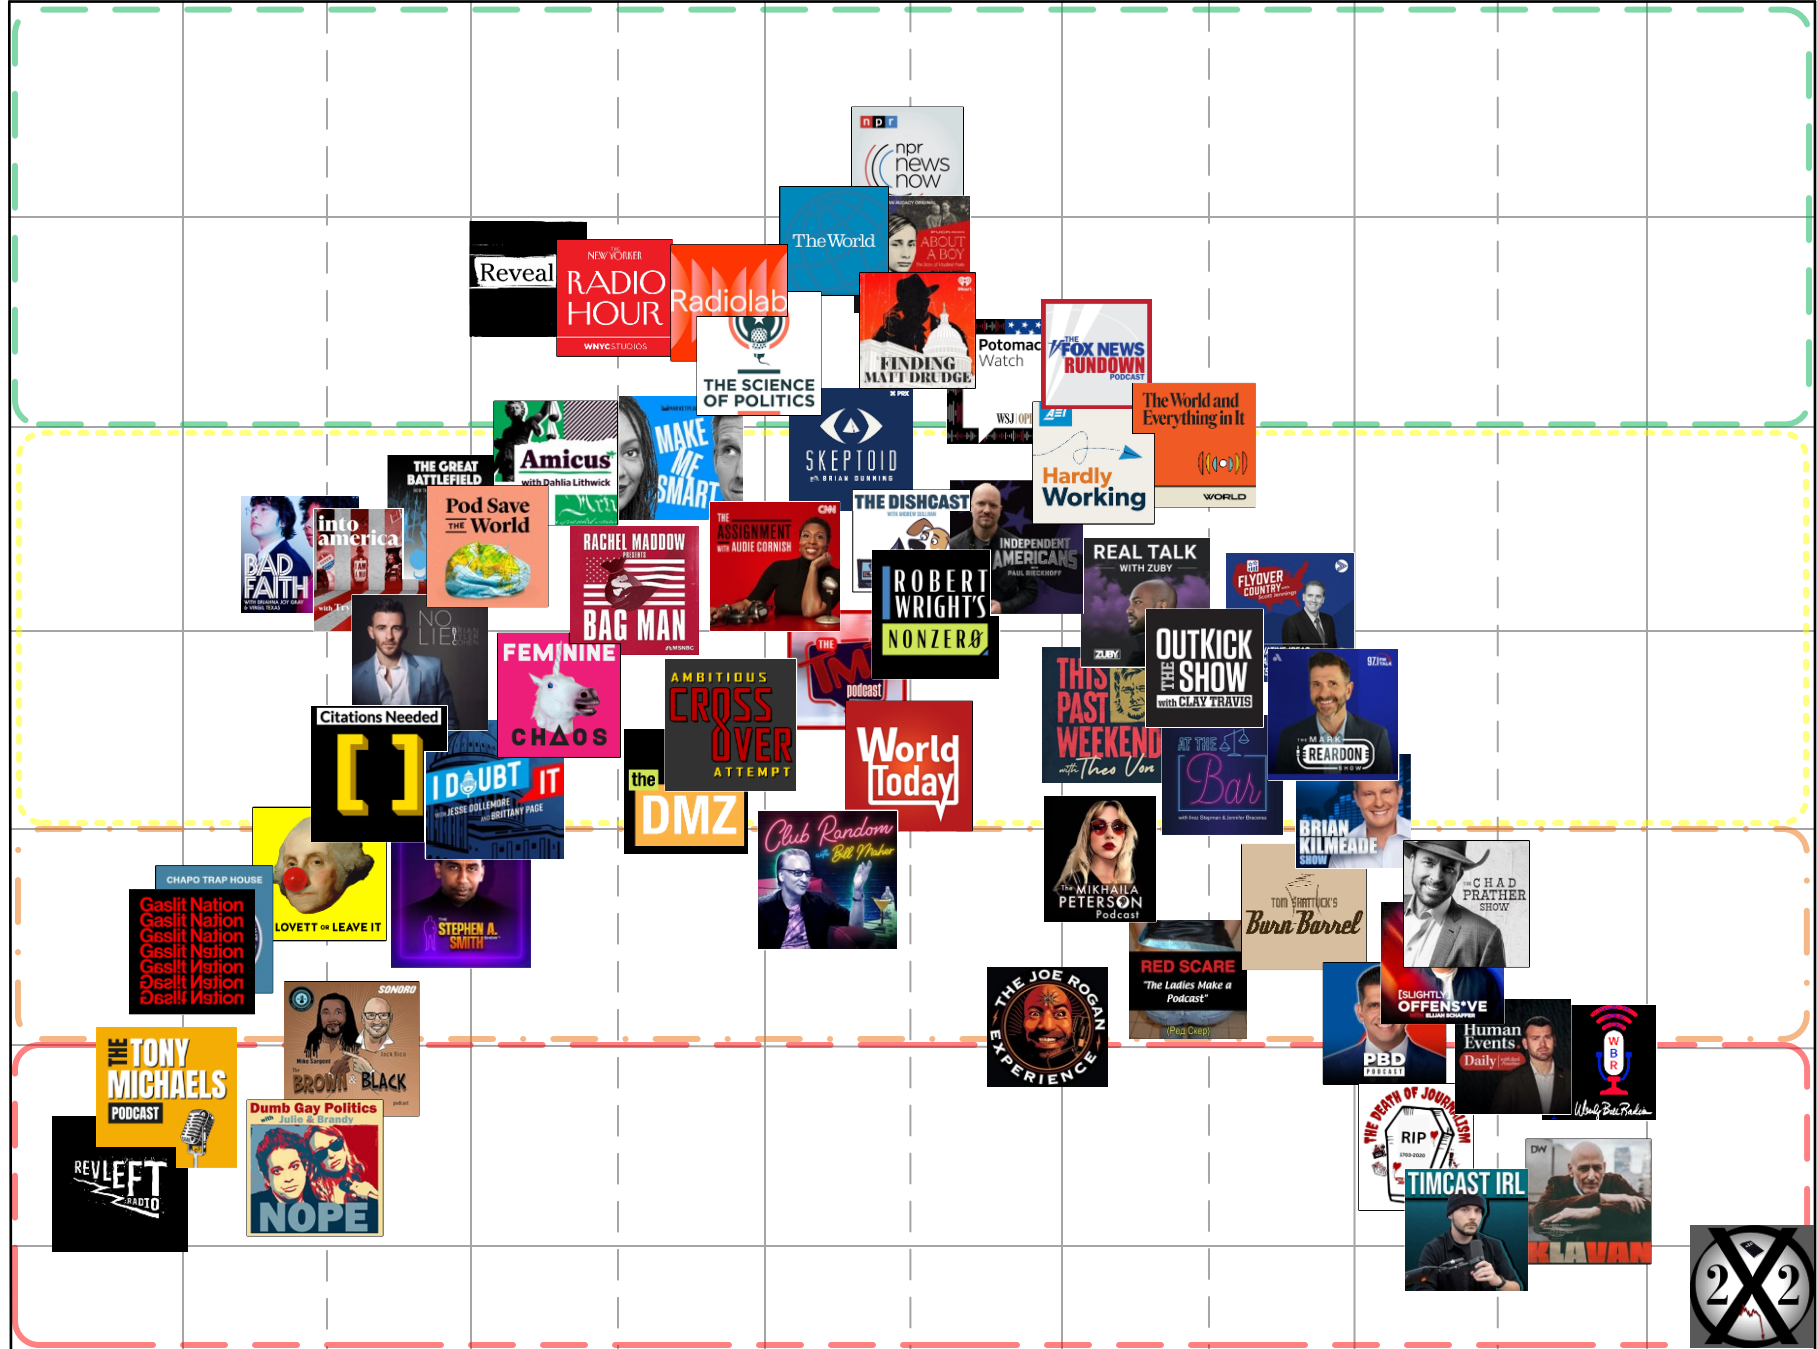

The Media Bias Chart®

Podcast Edition May 2024

Most Extreme Left

Hyper-Partisan Left

Strong Left

Skews Left

Middle

Skews Right

Strong Right

Hyper-Partisan Right

Most Extreme Right

Thorough Fact Reporting OR Fact-Dense Analysis

Mix of Fact Reporting and Analysis OR Simple Fact Reporting

Analysis OR Wide Variation in Reliability

Opinion OR Wide Variation in Reliability

Selective, Incomplete, Unfair Persuasion, Propaganda, or Other Issues

Contains Misleading Info

Contains Inaccurate/Fabricated Info

MORE

News Value and Reliability

LESS

Licensed Copy

Bias

LEFT

RIGHT