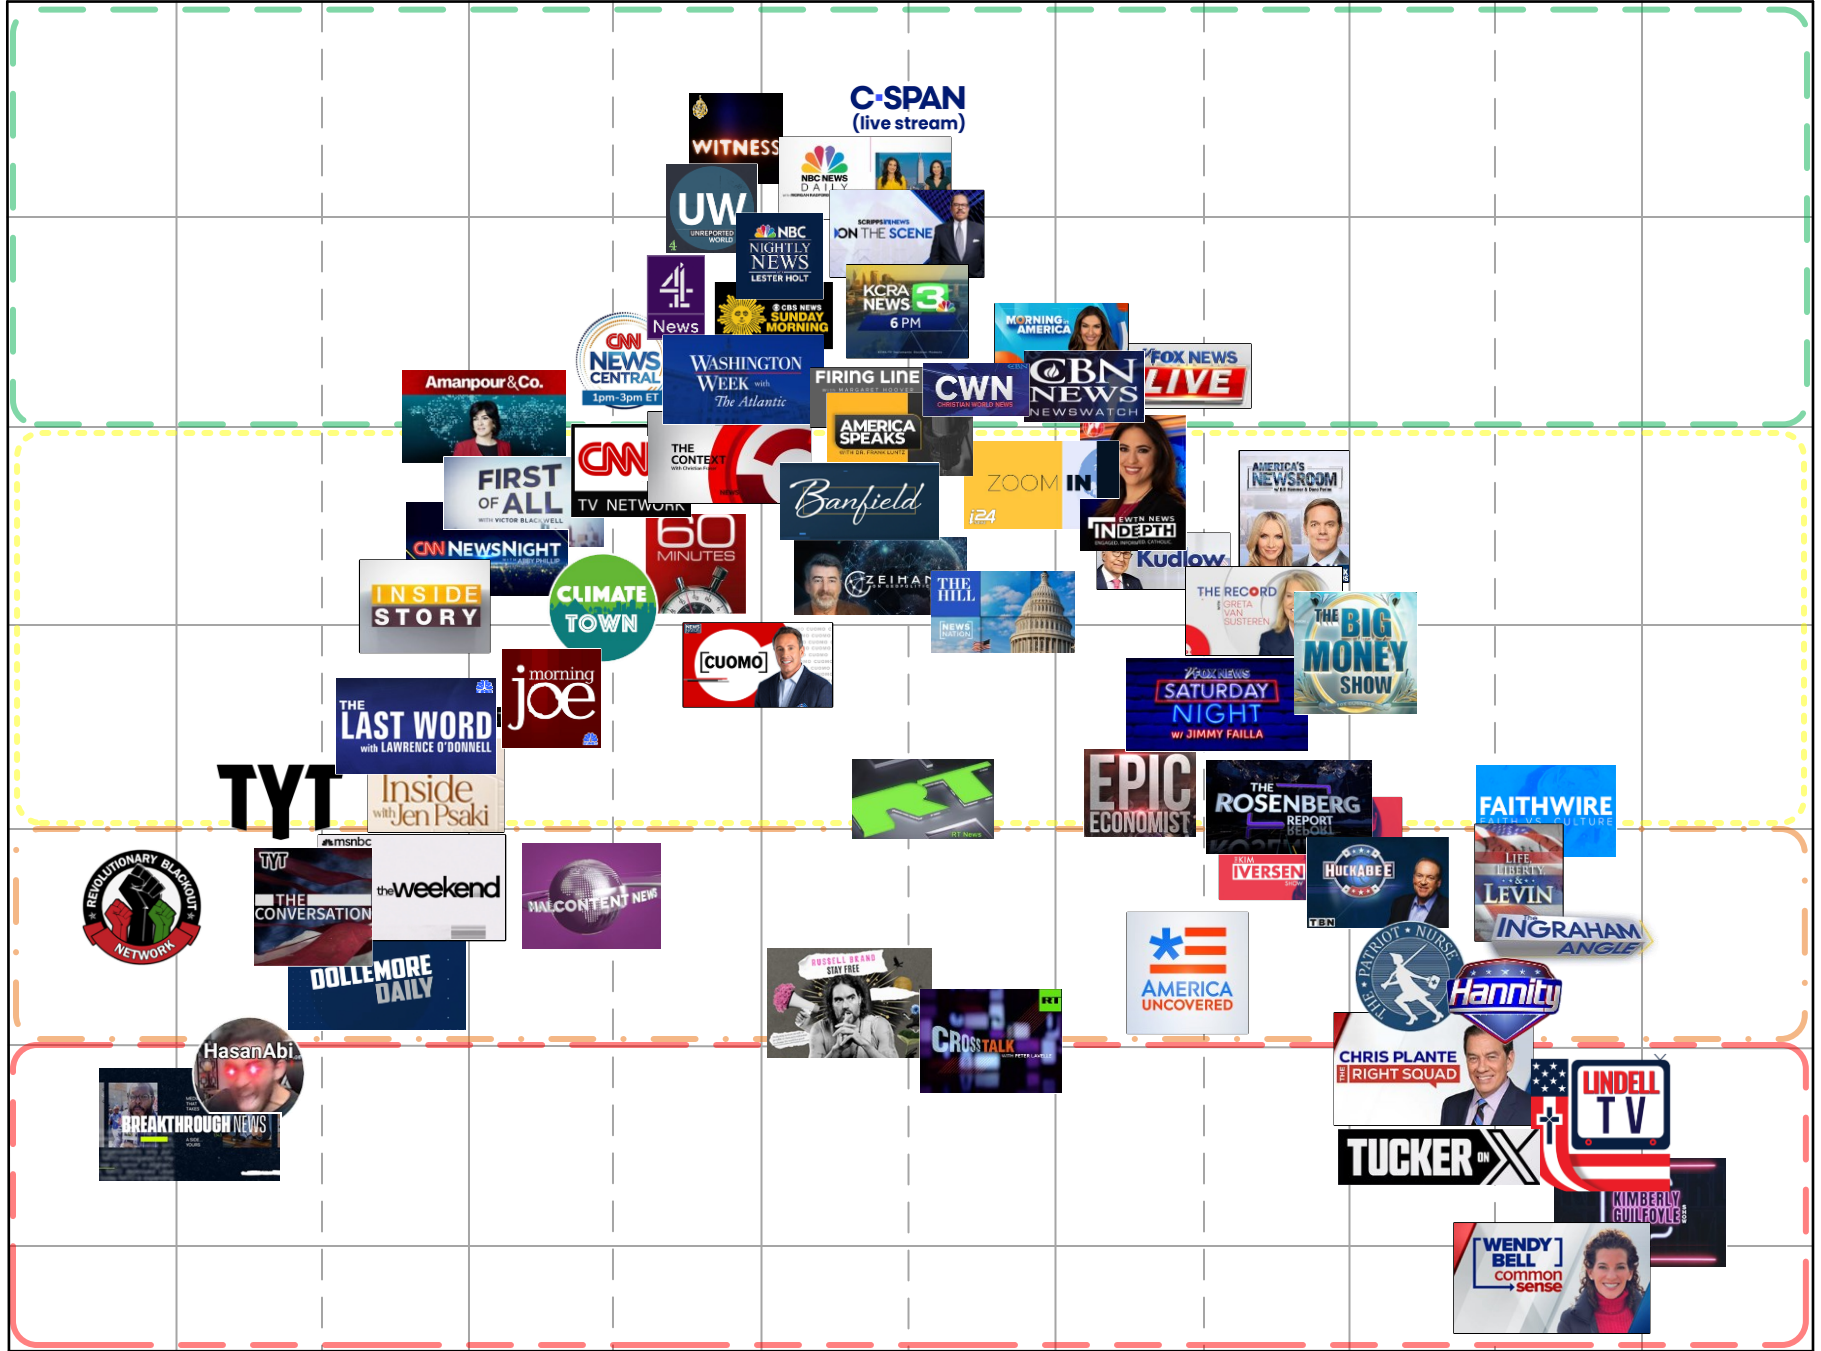

The Media Bias Chart®

TV Edition May 2024

Most Extreme Left

Hyper-Partisan Left

Strong Left

Skews Left

Middle

Skews Right

Strong Right

Hyper-Partisan Right

Most Extreme Right

ad fontes media

Thorough Fact Reporting OR Fact-Dense Analysis

Mix of Fact Reporting and Analysis OR Simple Fact Reporting

Analysis OR Wide Variation in Reliability

Opinion OR Wide Variation in Reliability

Selective, Incomplete, Unfair Persuasion, Propaganda, or Other Issues

Contains Misleading Info

Contains Inaccurate/Fabricated Info

MORE

News Value and Reliability

LESS

LEFT

Licensed Copy

Bias

RIGHT