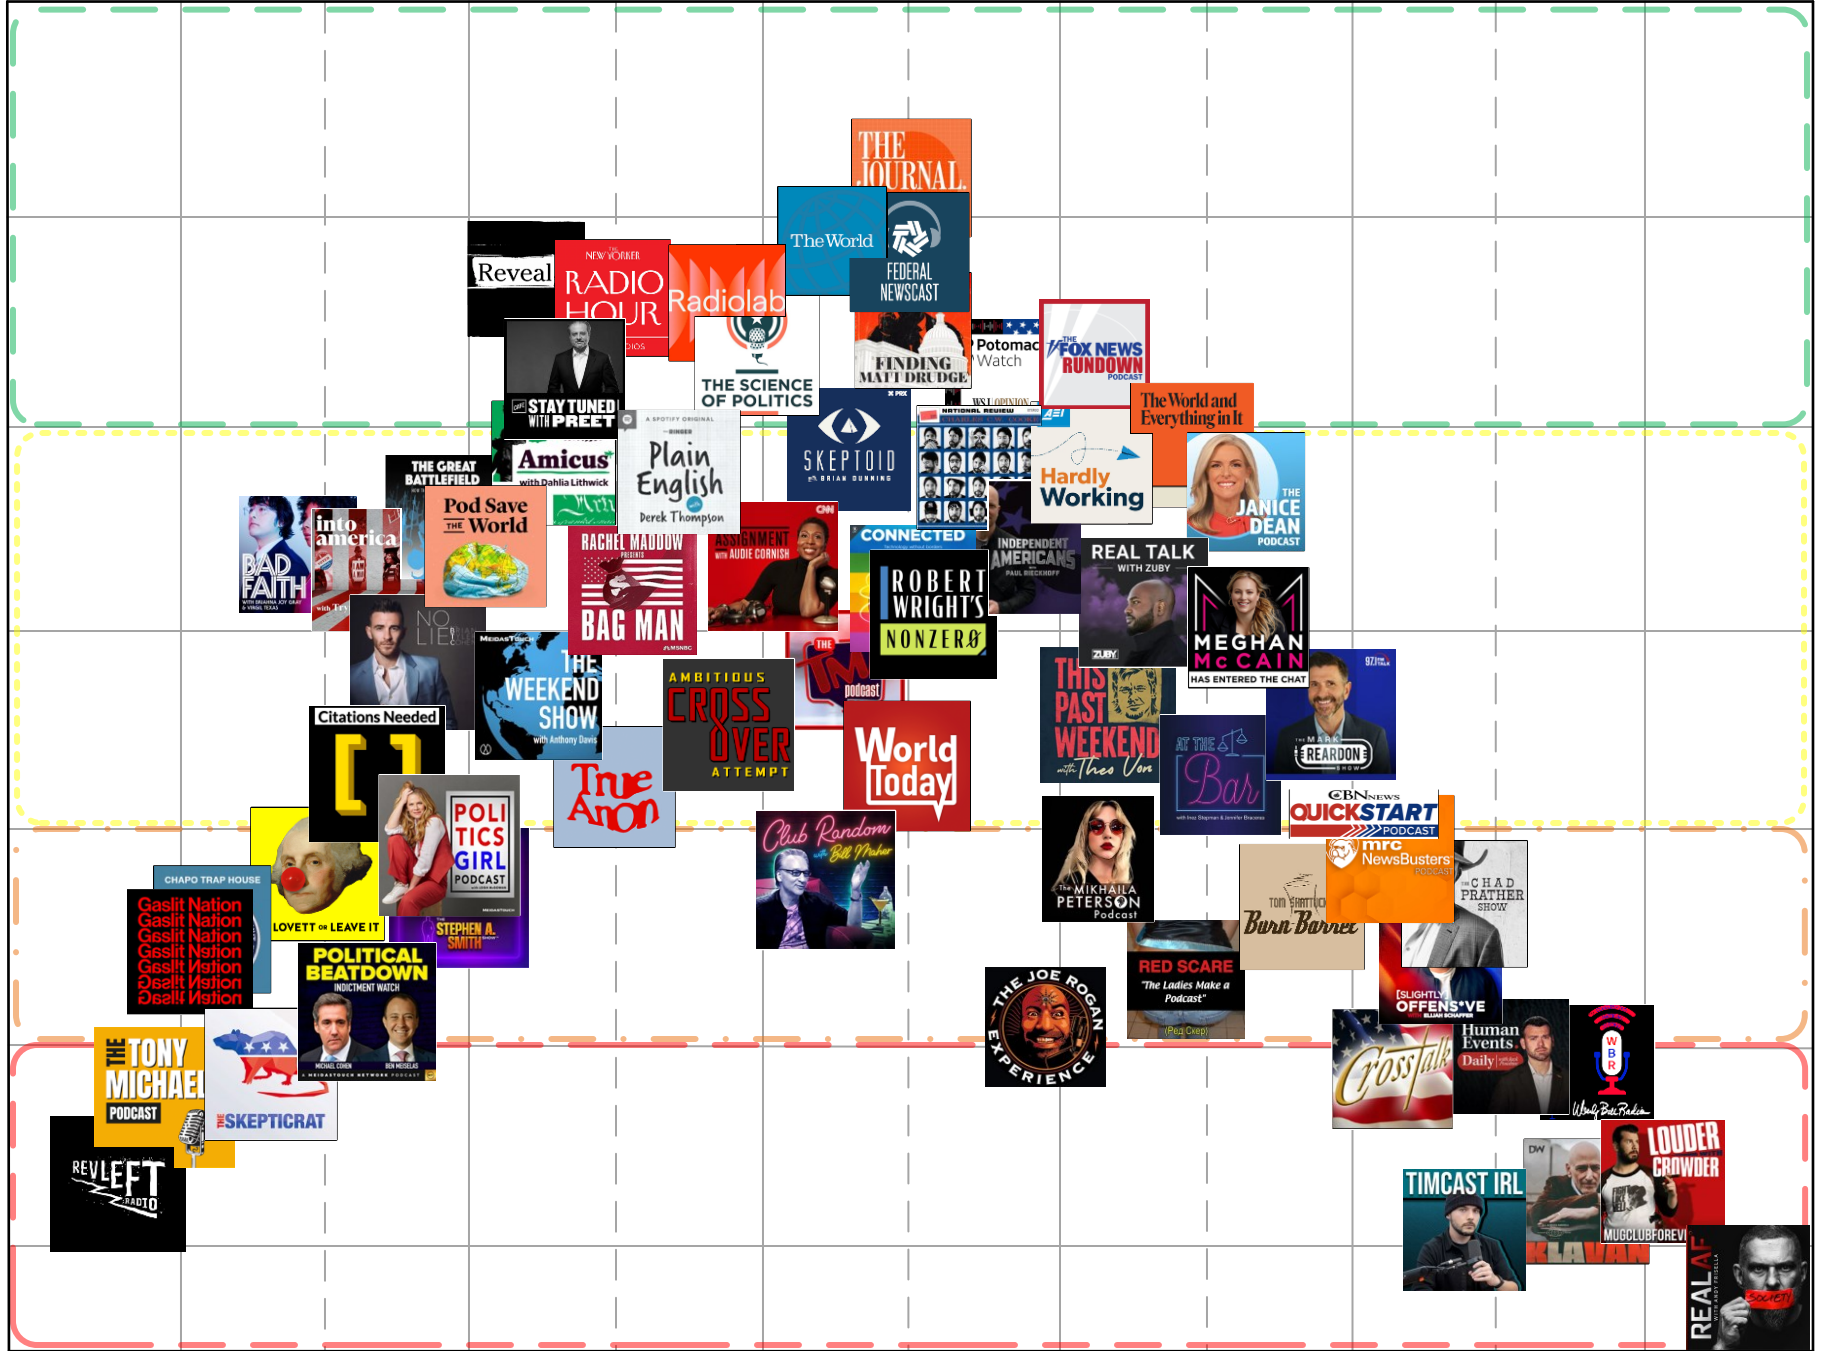

The Media Bias Chart®

Podcast Edition June 2024

Most Extreme Left   Hyper-Partisan Left   Strong Left   Skews Left   Middle   Skews Right   Strong Right   Hyper-Partisan Right   Most Extreme Right

Thorough Fact Reporting OR Fact-Dense Analysis

Mix of Fact Reporting and Analysis OR Simple Fact Reporting

Analysis OR Wide Variation in Reliability

Opinion OR Wide Variation in Reliability

Selective, Incomplete, Unfair Persuasion, Propaganda, or Other Issues

Contains Misleading Info

Contains Inaccurate/Fabricated Info

MORE

LESS

News Value and Reliability

LEFT

Licensed Copy

Bias

RIGHT