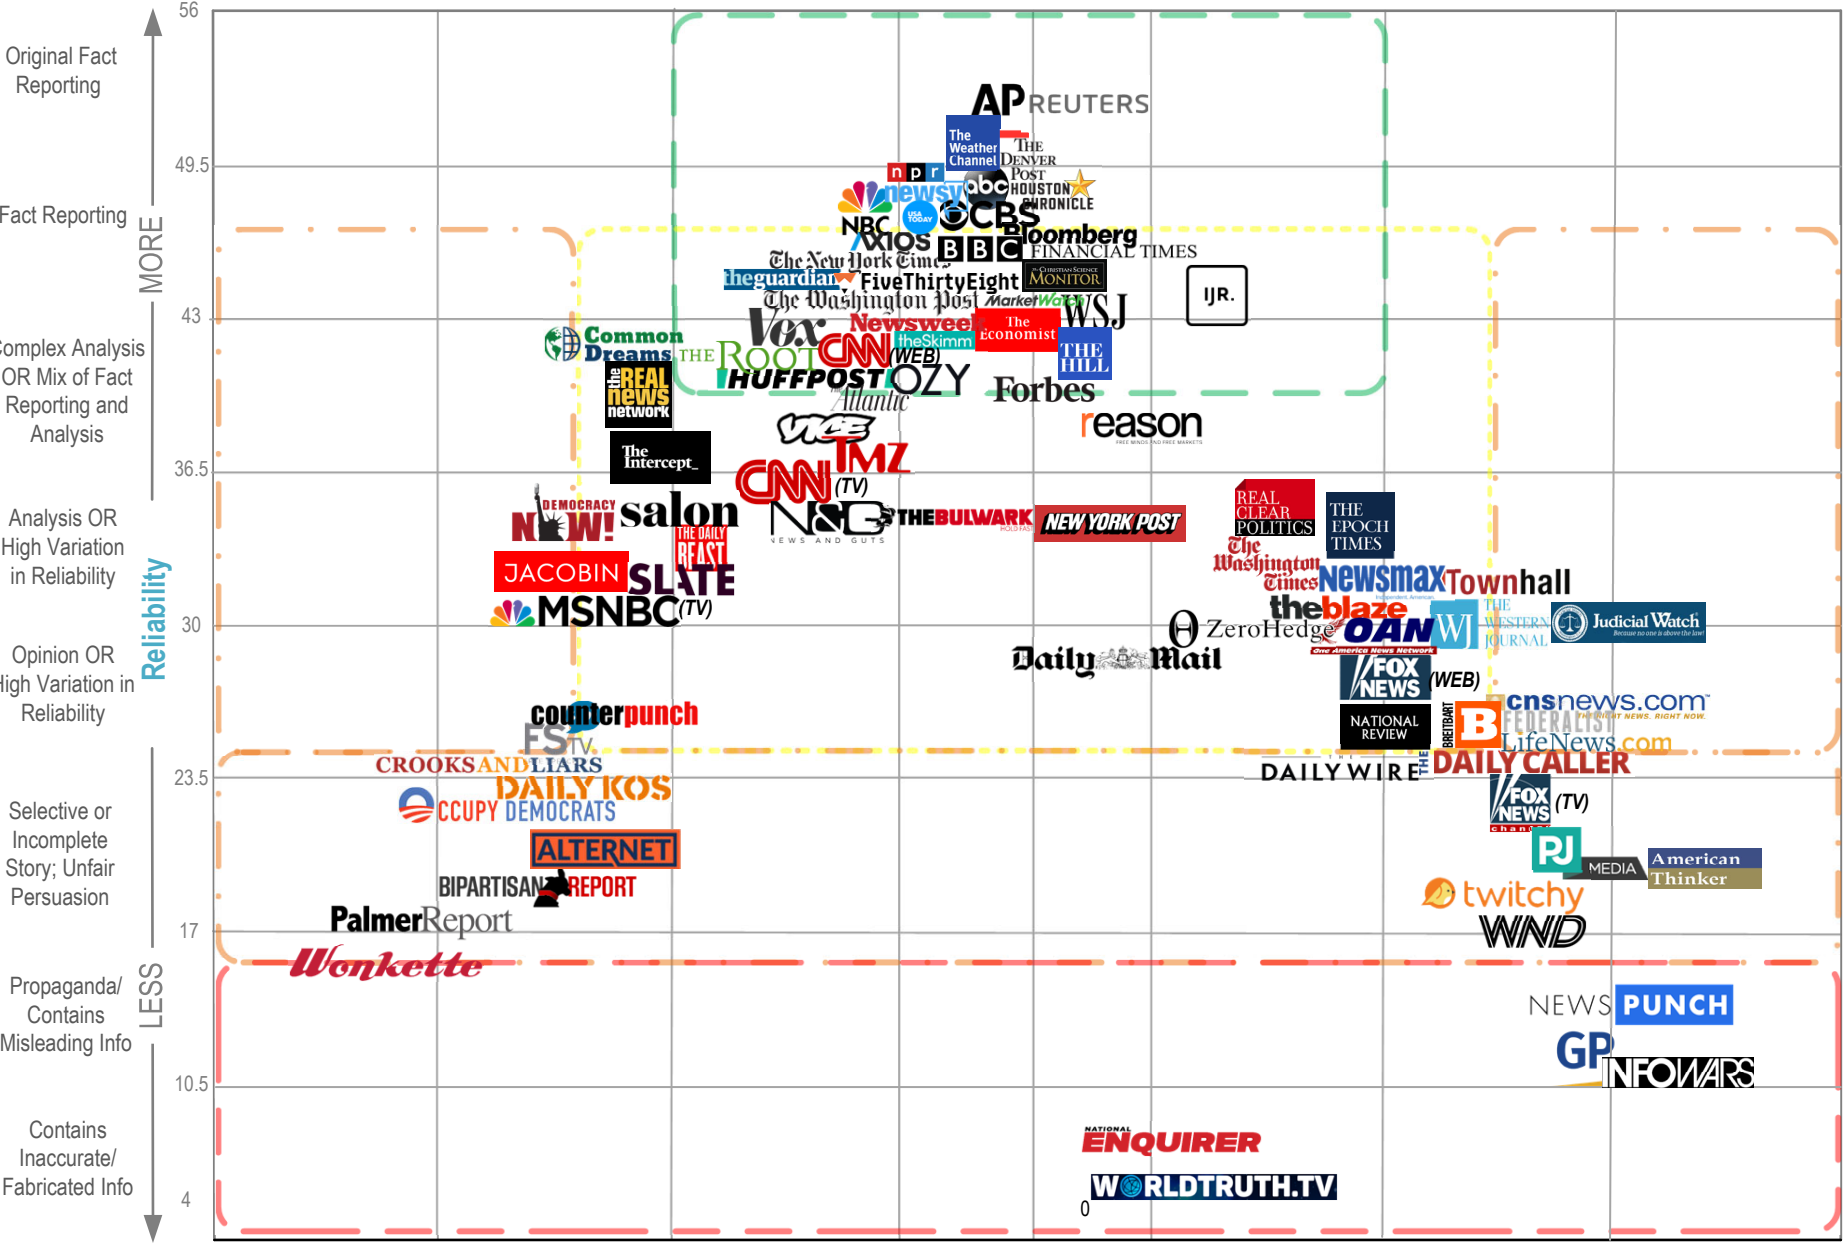

The Media Bias Chart®

Version 6.0 July 2020 Edition

Most Extreme Left   Hyper-Partisan Left   Skews Left   Neutral (minimal, balanced, or centrist)   Skews Right   Hyper-Partisan Right   Most Extreme Right

Type Key

Most Reliable

Mixed Reliability

Somewhat Unreliable

Unreliable

Articles rated on a scale of 0-64 for reliability and -42 to +42 for bias.

Overall source scores reflect weighted average of article scores and shown on truncated scale.

Some sources moved up to +/-2 units for viewability

For precise scores, article data, and more sources, go to adfontesmedia.com

ad fontes media

Original Fact Reporting

Fact Reporting

Complex Analysis OR Mix of Fact Reporting and Analysis

Analysis OR High Variation in Reliability

Opinion OR High Variation in Reliability

Selective or Incomplete Story; Unfair Persuasion

Propaganda/ Contains Misleading Info

Contains Inaccurate/ Fabricated Info

RELIABILITY

MORE

LESS

← LEFT Bias RIGHT →

Licensed Copy