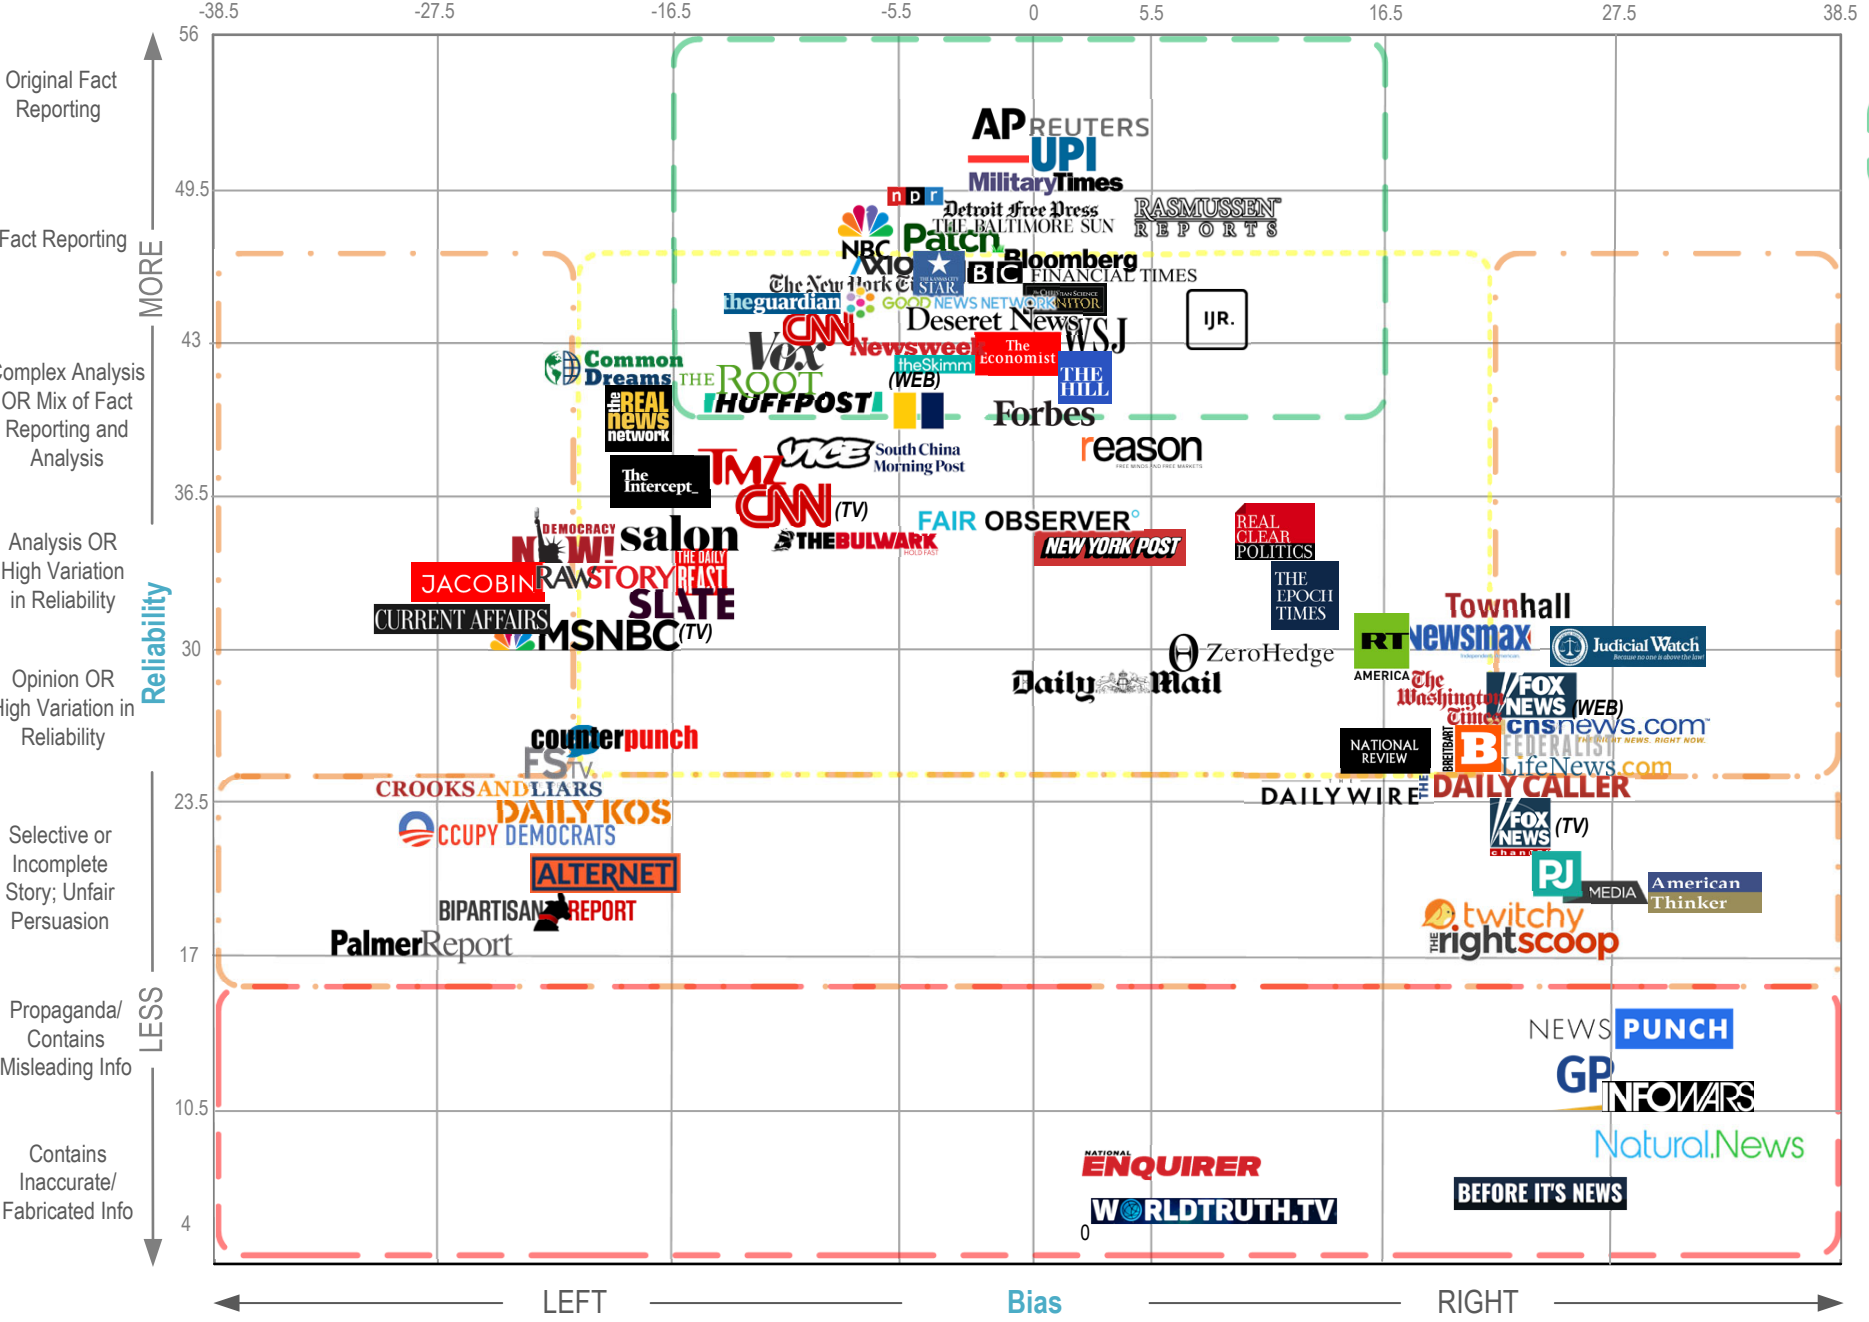

The Media Bias Chart®

Version 6.0 October 2020

Edition

Most Extreme Left Hyper-Partisan Left Skews Left Neutral Skews Right Hyper-Partisan Right Most Extreme Right

(minimal, balanced, or centrist)

Type Key

Most Reliable

Mixed Reliability

Somewhat Unreliable

Unreliable

Articles rated on a scale of 0-64 for reliability and -42 to +42 for bias.

Overall source scores reflect weighted average of article scores and shown on truncated scale.

Some sources moved up to +/-2 units for viewability

For precise scores, article data, and more sources, go to adfontesmedia.com

ad fontes media

← LEFT Bias RIGHT →

Licensed Copy