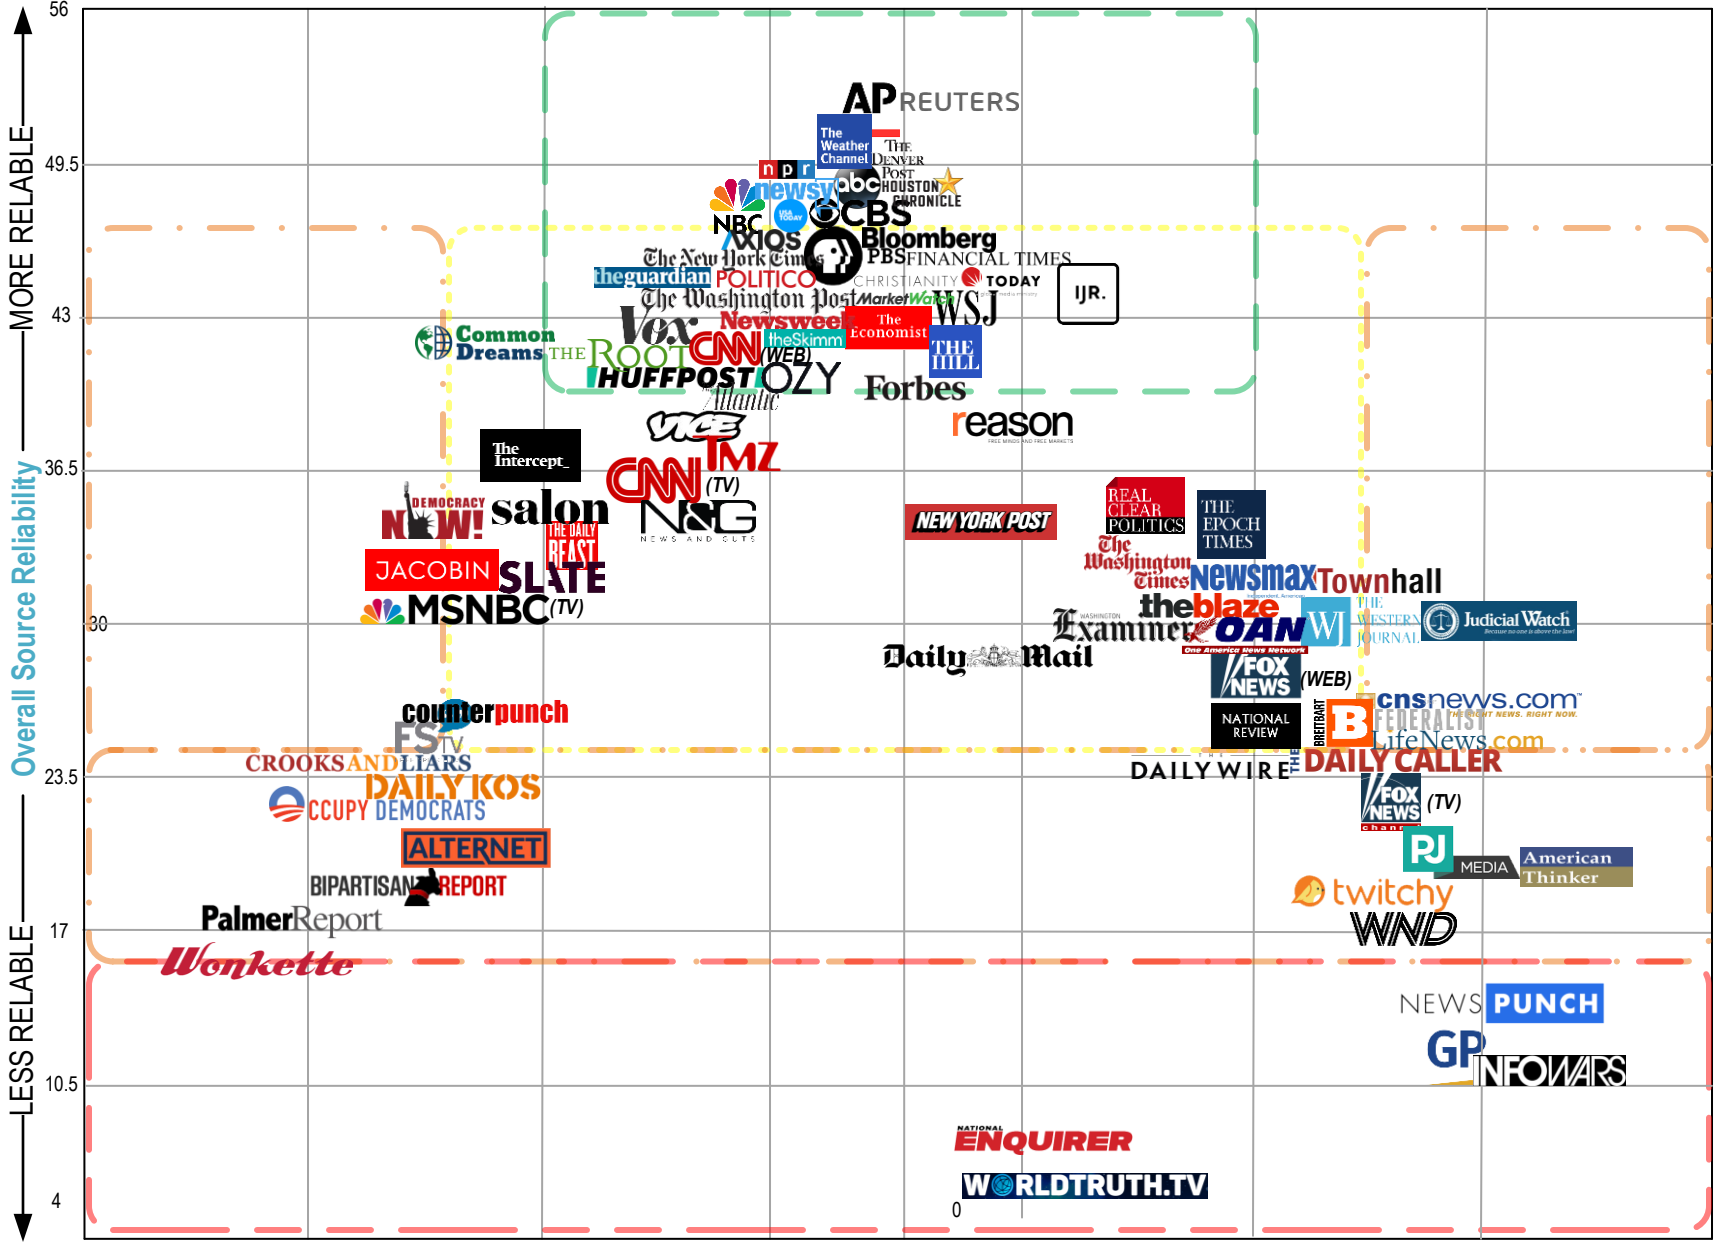

The Media Bias Chart ®

Version 6.0

ad fontes media

Most Extreme Left Hyper-Partisan Left Skews Left Neutral Skews Right Hyper-Partisan Right Most Extreme Right

(minimal, balanced, or centrist)

Type Key

Most Reliable

Mixed Reliability

Somewhat Unreliable

Unreliable

Reliability ratings based on factors including:

- Veracity
- Proportion of Fact, Analysis, & Opinion Statements
- Fairness
- Headlines
- Graphics
- Importance
- Reporting Effort
- Other Factors

- Articles rated on a scale of 0-64 for reliability and -42 to +42 for bias.
- Overall source scores reflect weighted average of article scores and shown on truncated scale.
- Some sources moved up to +/-2 units for viewability
- For precise scores, article data, and more sources, go to adfontesmedia.com

LEFT

Bias

RIGHT