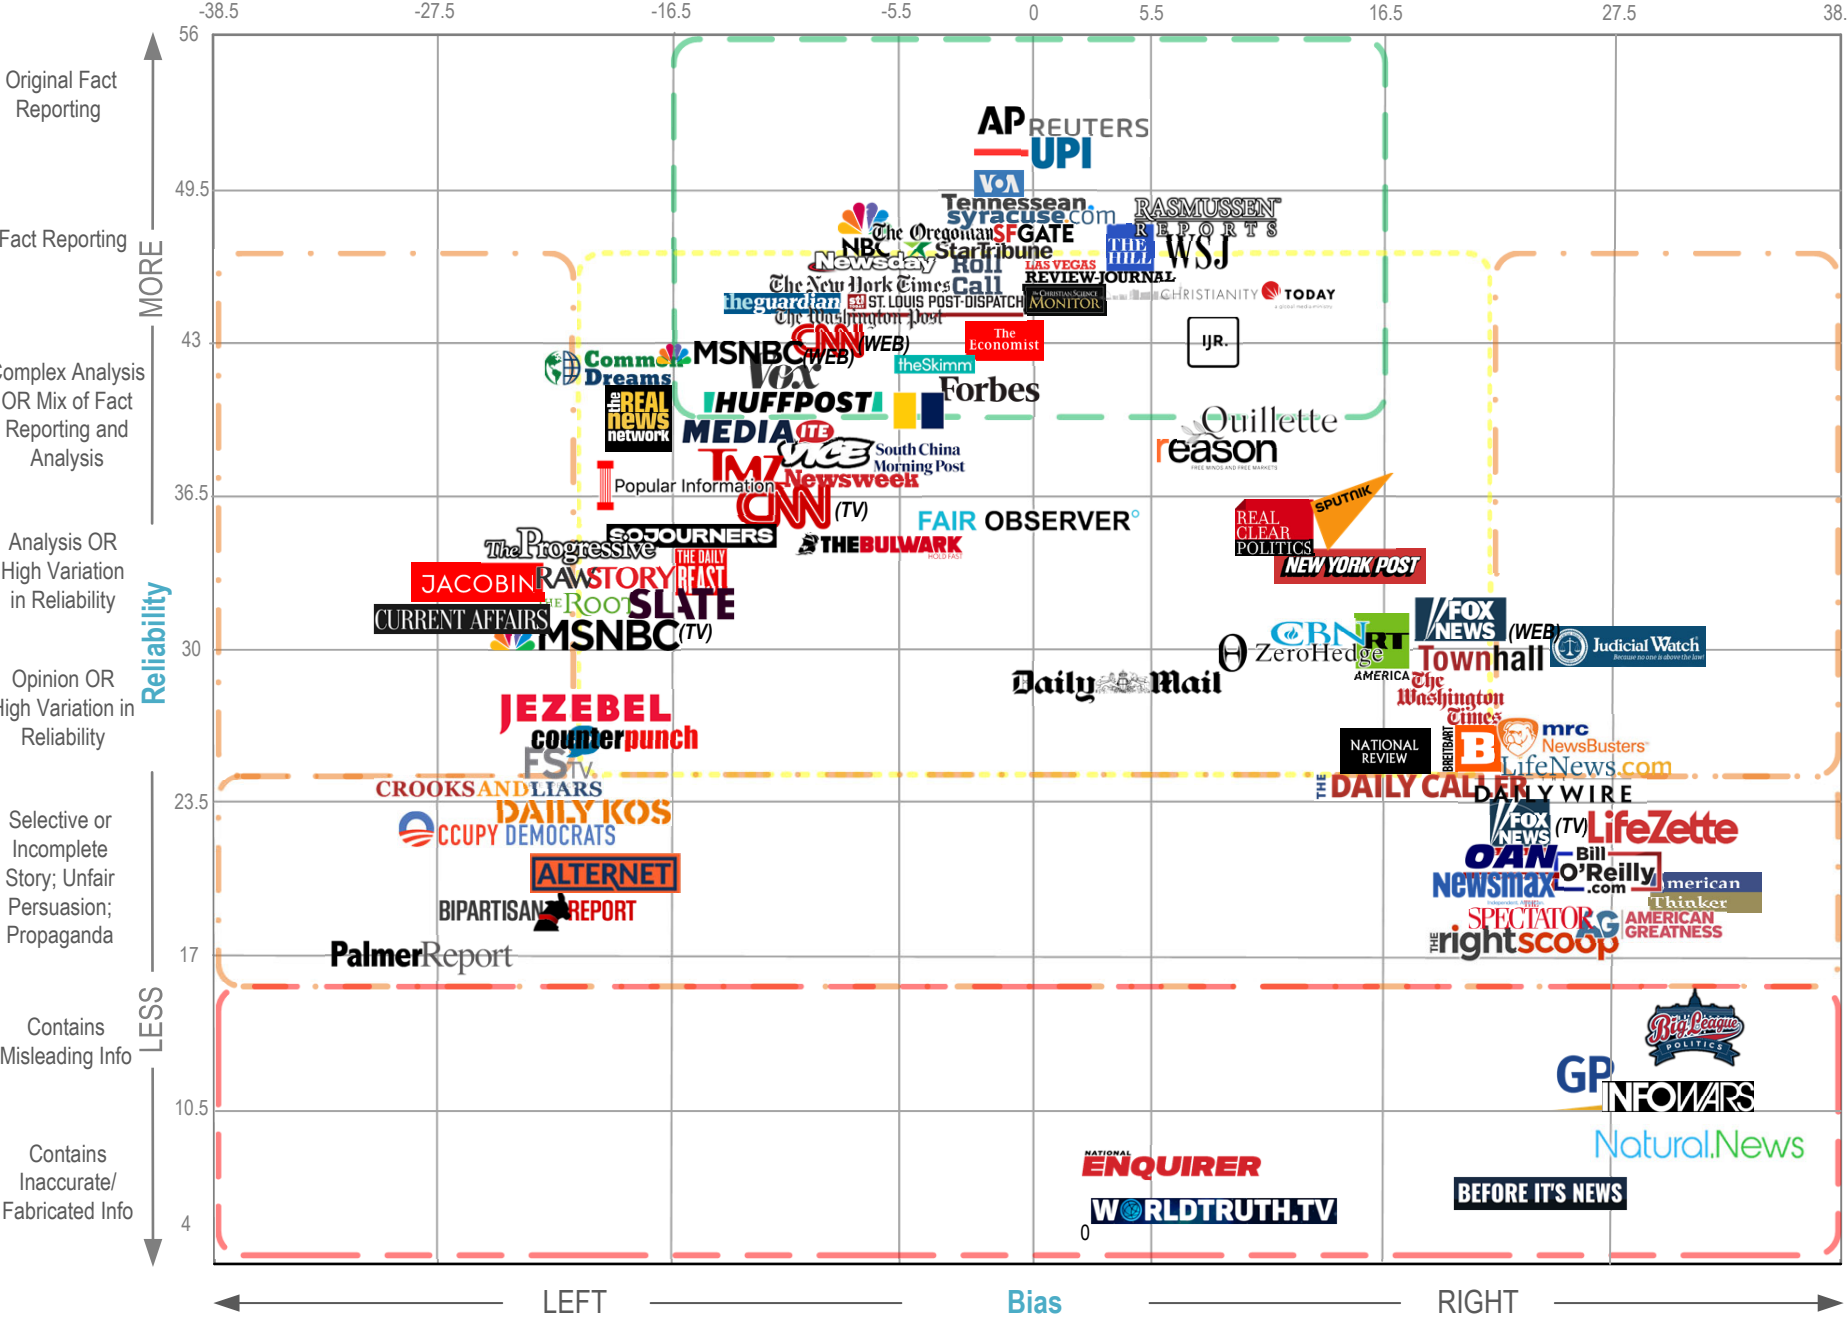

The Media Bias Chart®

Version 6.1 December 2020 Edition

Most Extreme Left   Hyper-Partisan Left   Skews Left   Middle   Skews Right   Hyper-Partisan Right   Most Extreme Right

(minimal, balanced, or centrist bias)

Type Key

Most Reliable

Mixed Reliability

Somewhat Unreliable

Unreliable

Articles rated on a scale of 0-64 for reliability and -42 to +42 for bias.

Overall source scores reflect weighted average of article scores and shown on truncated scale.

Some sources moved up to +/-2 units for viewability

For precise scores, article data, and more sources, go to adfontesmedia.com

ad fontes media

Original Fact Reporting

Fact Reporting

Complex Analysis OR Mix of Fact Reporting and Analysis

Analysis OR High Variation in Reliability

Opinion OR High Variation in Reliability

Selective or Incomplete Story; Unfair Persuasion; Propaganda

Contains Misleading Info

Contains Inaccurate/Fabricated Info

RELIABILITY

MORE

LESS

LEFT Bias RIGHT

Licensed Copy