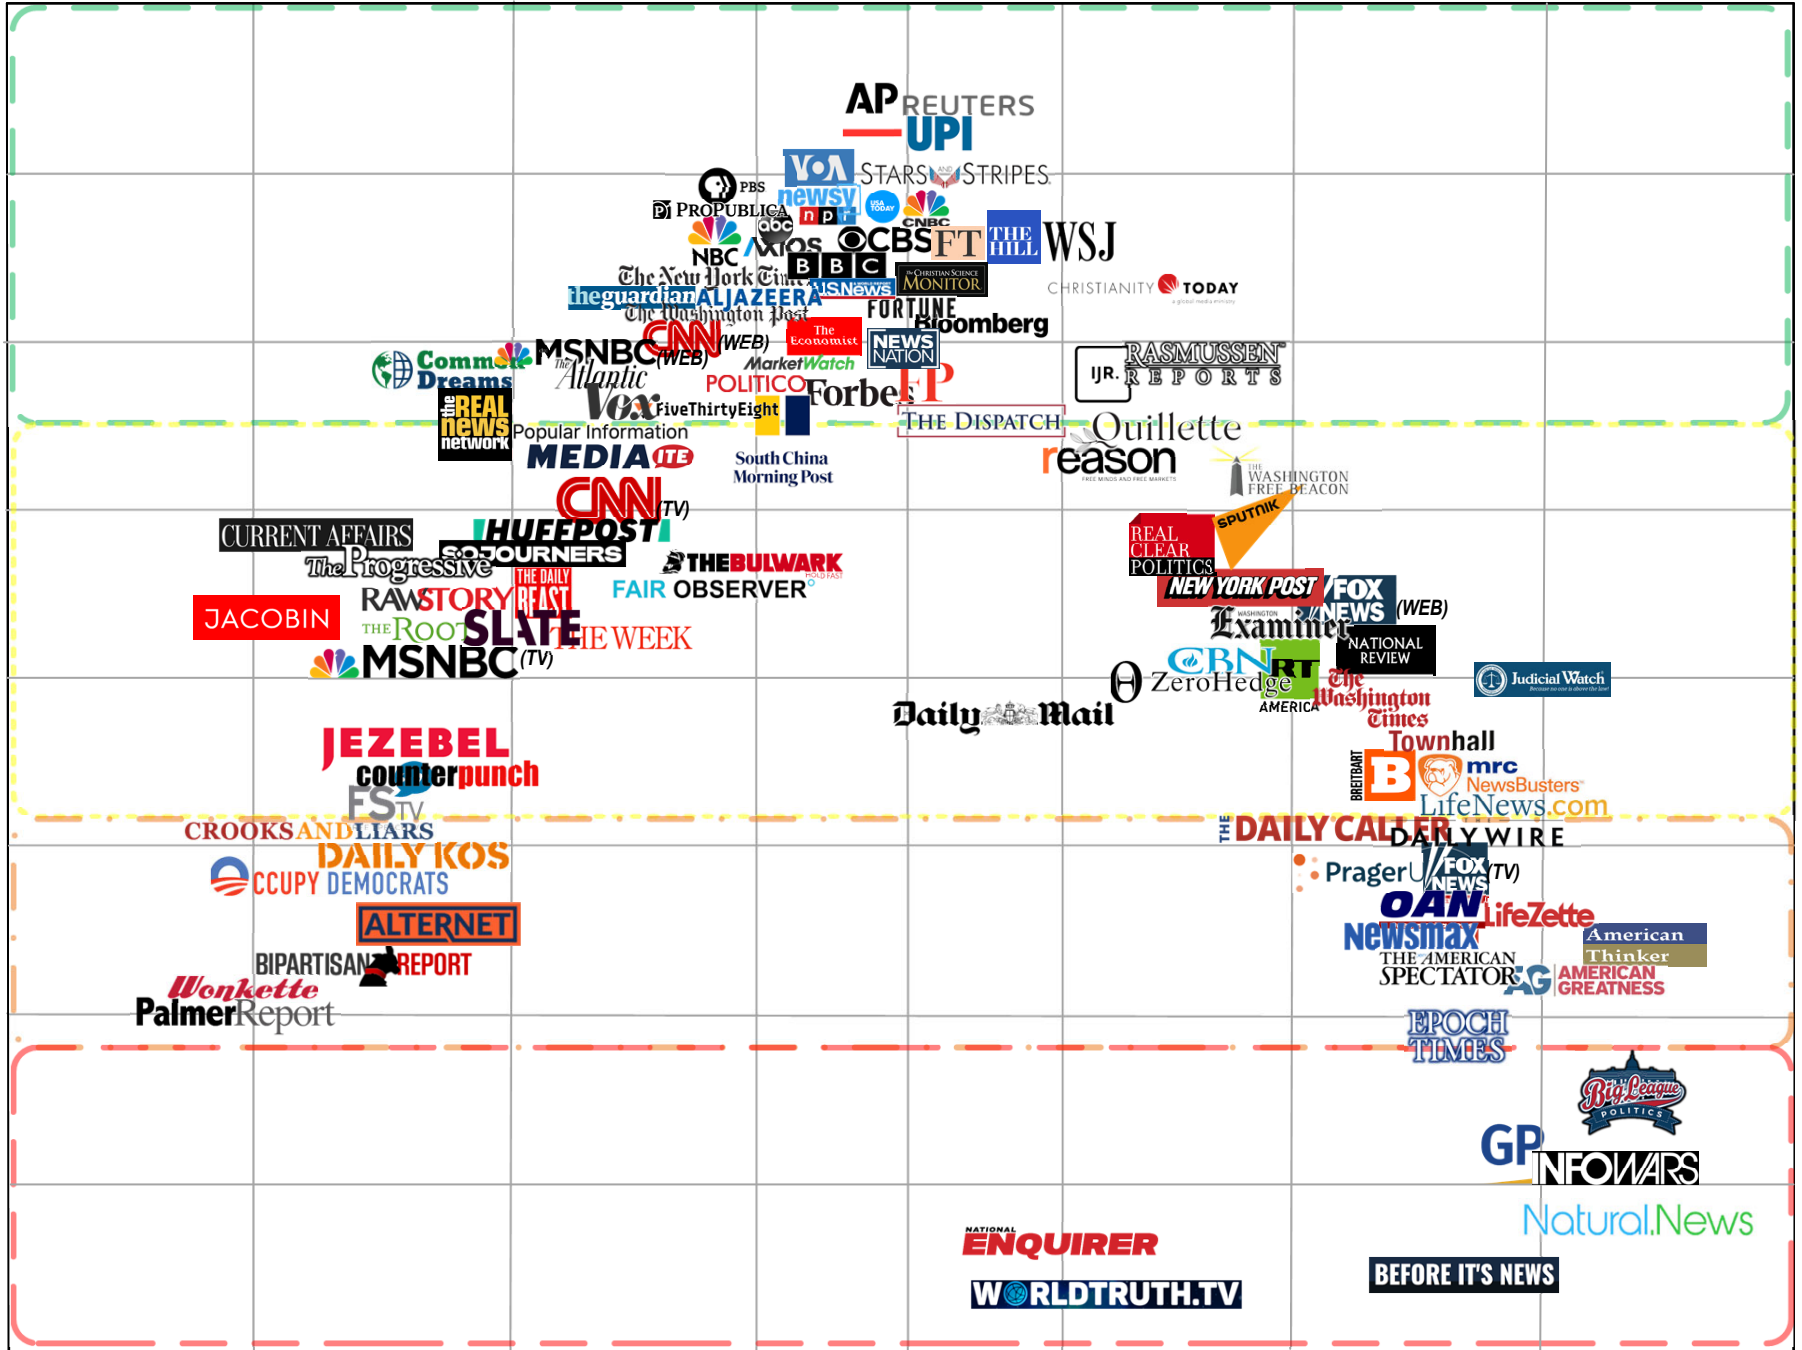

The Media Bias Chart®

Version 7.0 January 2021

Interactive version with more sources at adfontesmedia.com

ad fontes media

Most Extreme Left

Hyper-Partisan Left

Skews Left

Middle

Skews Right

Hyper-Partisan Right

Most Extreme Right

Original Fact Reporting

Fact Reporting

Mostly Analysis OR Mix of Fact Reporting and Analysis

Analysis OR High Variation in Reliability

Opinion OR High Variation in Reliability

Selective, Incomplete, Unfair Persuasion, Propaganda, or Other Issues

Contains Misleading Info

Contains Inaccurate/Fabricated Info

MORE

News Value and Reliability

LESS

Licensed Copy

LEFT

Bias

RIGHT