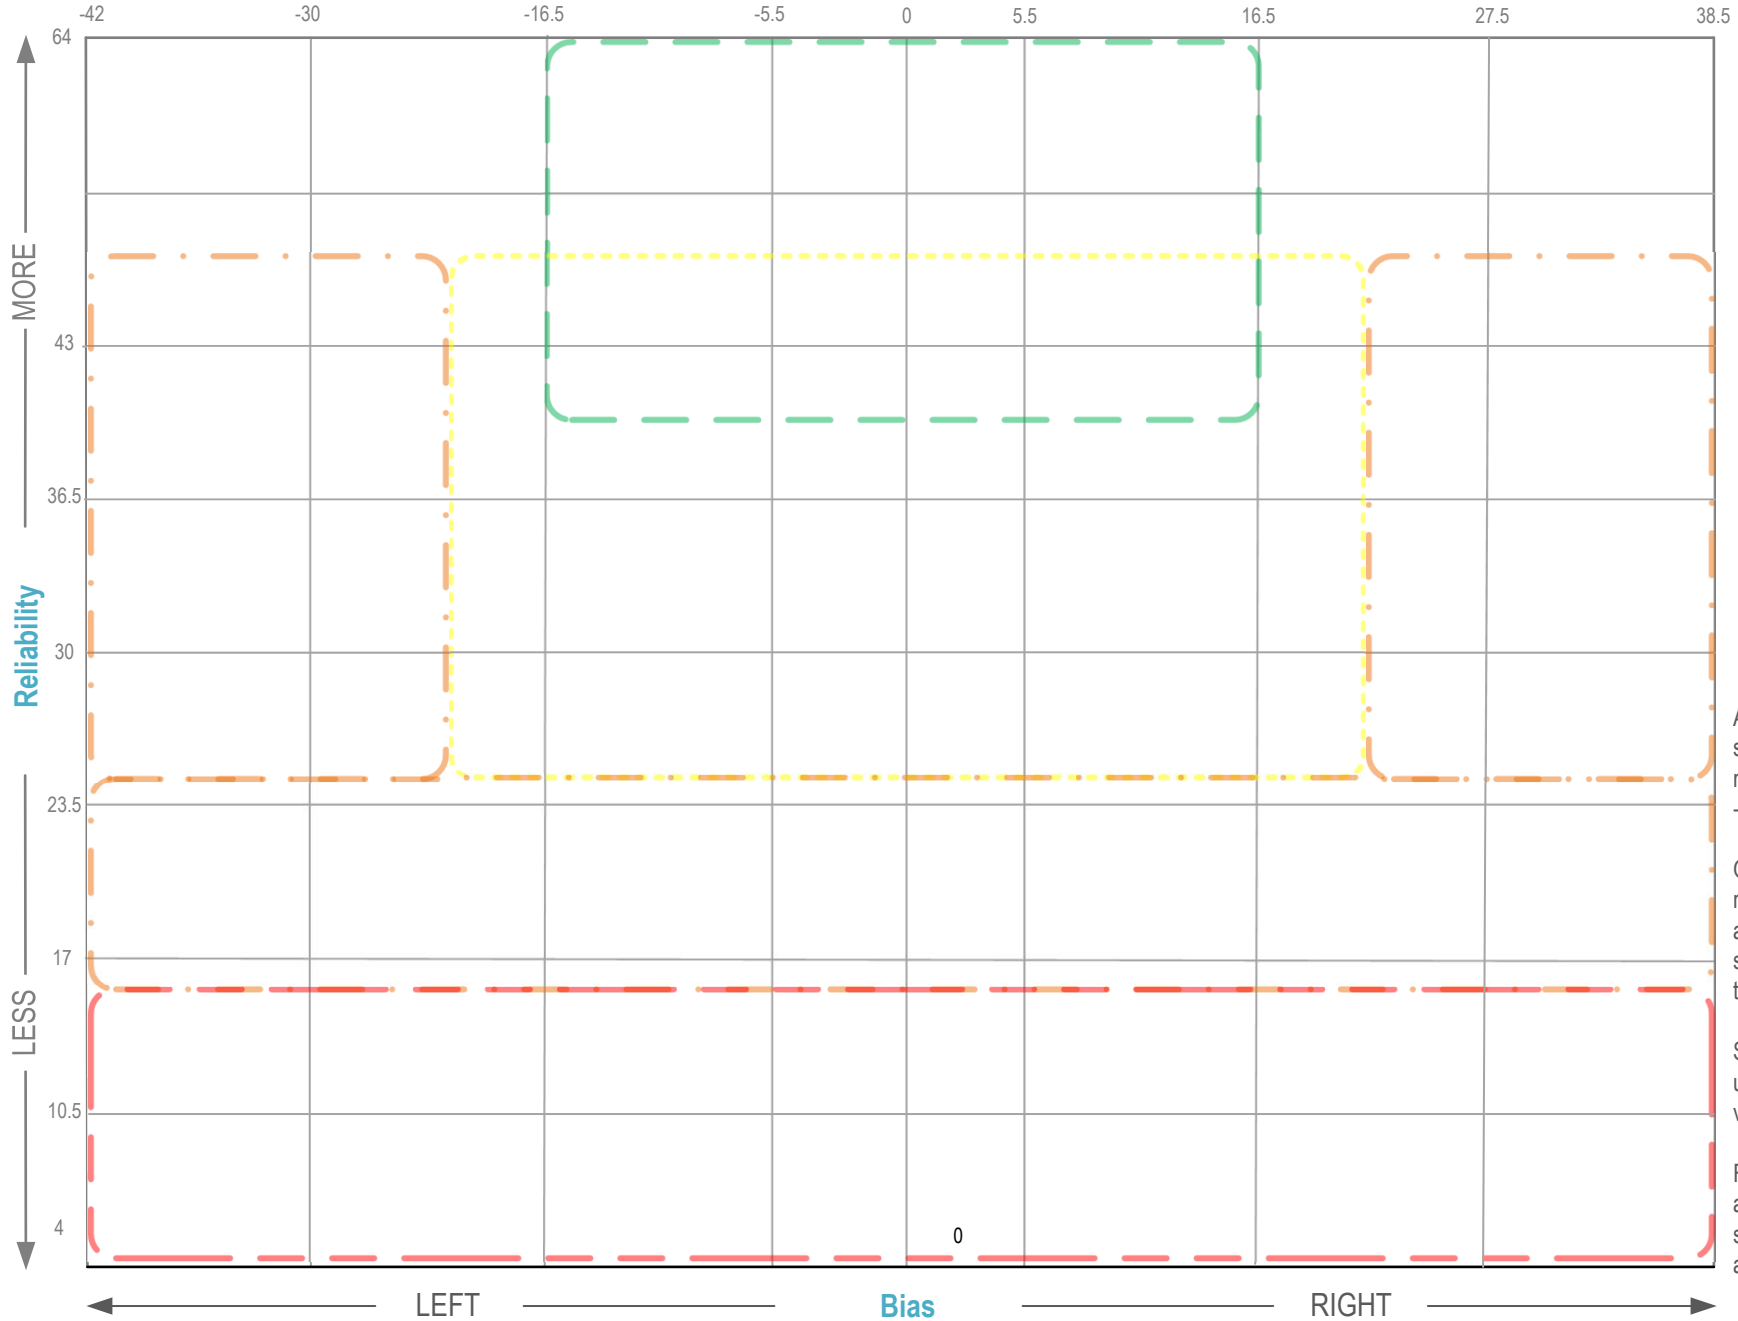

The Media Bias Chart®

Version 7.0 January 2021

Interactive version with more sources at adfontesmedia.com

ad fontes media

Most Extreme Left

Hyper-Partisan Left

Skews Left

Middle

Bias

RIGHT

Media Bias Chart® Ratings Guide

ad fontes media

Most Extreme Left Hyper-Partisan Left Skews Left Middle (minimal, balanced, or centrist bias) Skews Right Hyper-Partisan Right Most Extreme Right

Type Key

- Most Reliable
- Mixed Reliability
- Somewhat Unreliable
- Unreliable

Articles rated on a scale of 0-64 for reliability and -42 to +42 for bias.

Overall source scores reflect weighted average of article scores and shown on truncated scale.

Some sources moved up to +/-2 units for visibility

For precise scores, article data, and more sources, go to adfontesmedia.com