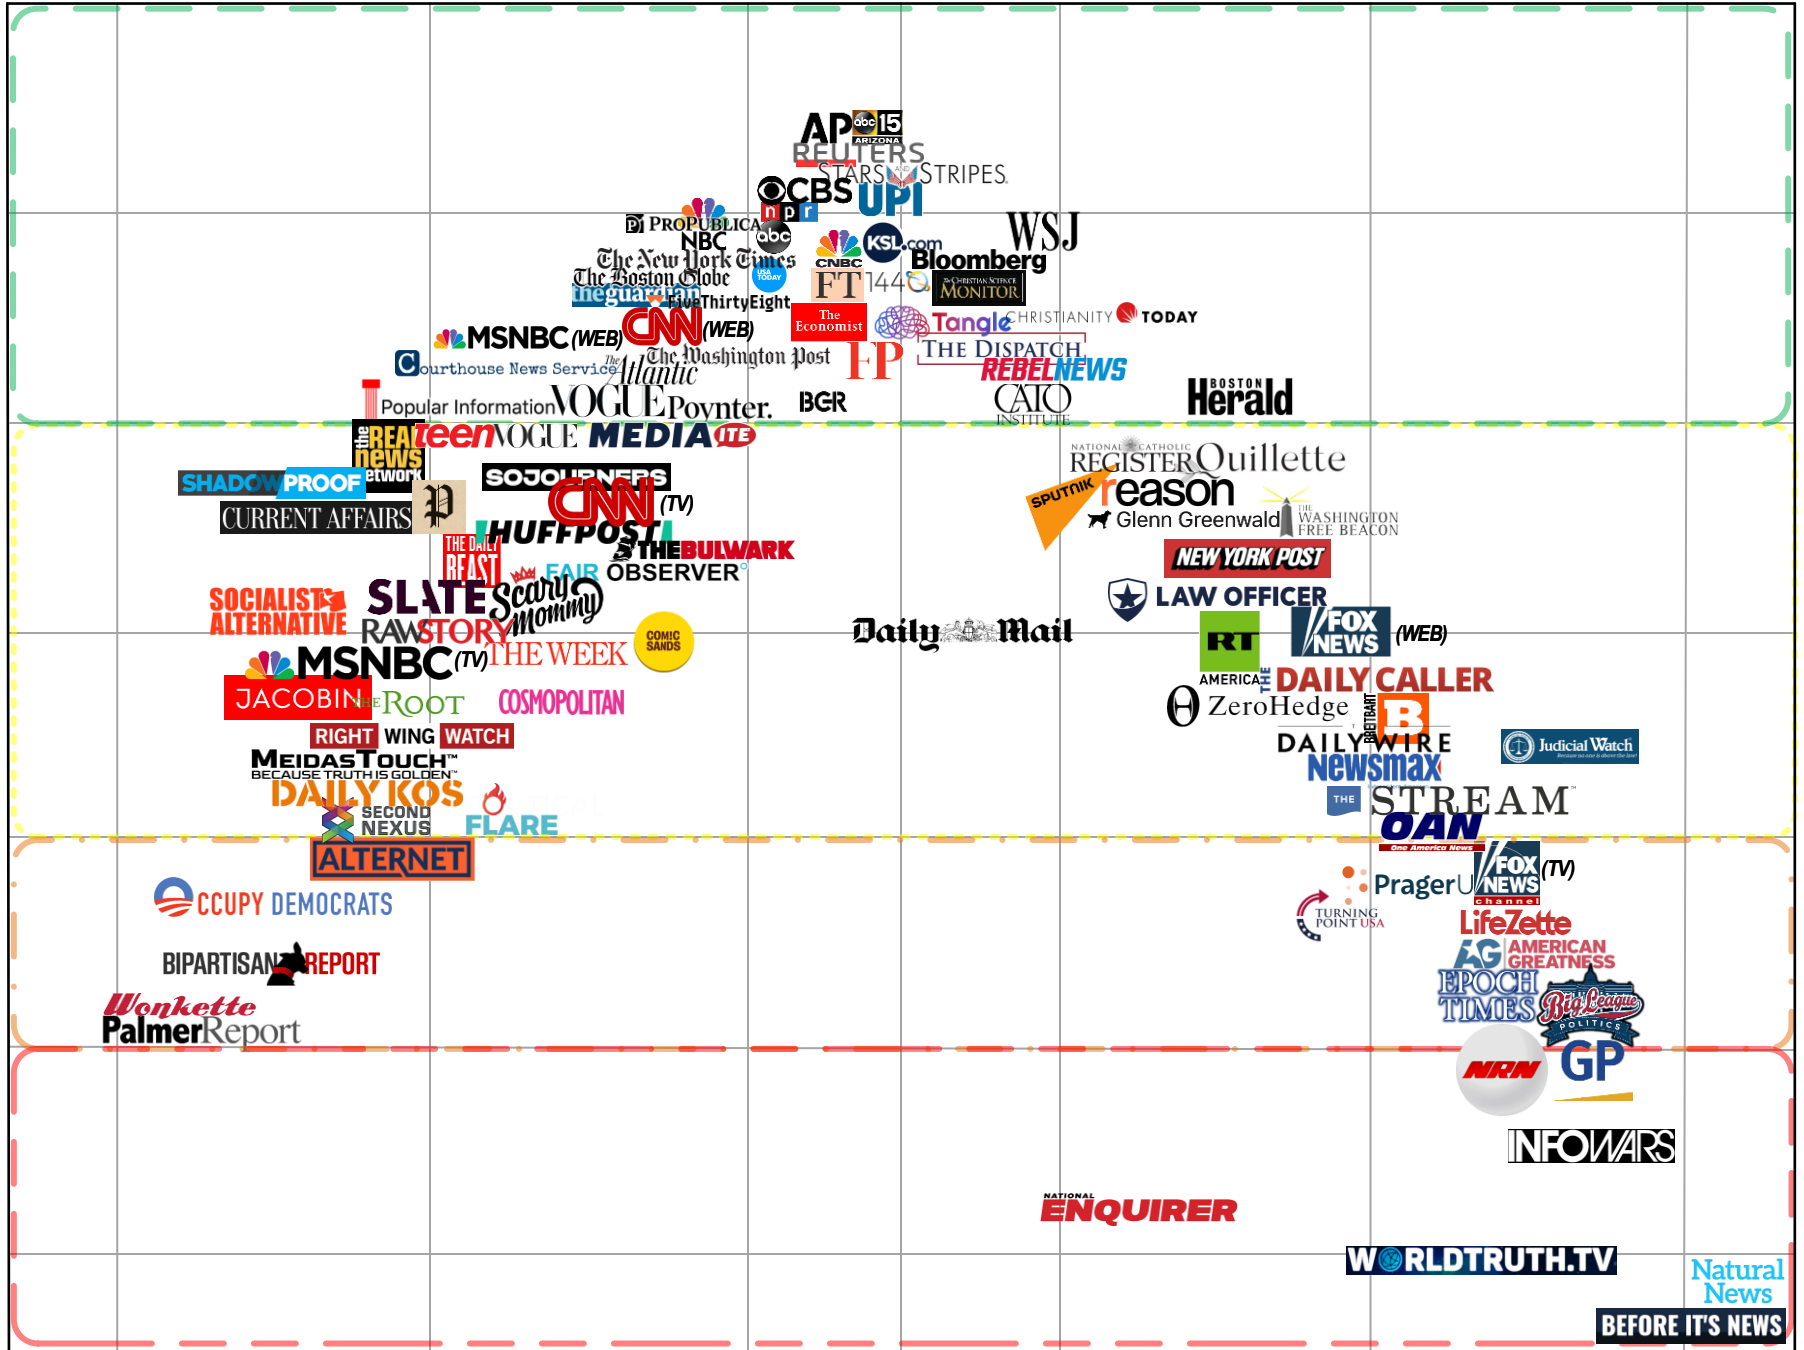

The Media Bias Chart®

Interactive version with more sources at adfontesmedia.com

Version 7.1 April 2021 Edition

Most Extreme   Hyper-Partisan Left   Skews Left   Middle   Skews Right   Hyper-Partisan Right   Most Extreme

Fact Reporting

Mostly Analysis OR Mix of Fact Reporting and Analysis

Analysis OR High Variation in Reliability

Opinion OR High Variation in Reliability

Selective, Incomplete, Unfair Persuasion, Propaganda, or Other Issues

Contains Misleading Info

Contains Inaccurate/Fabricated Info

MORE

News Value and Reliability

LESS

Licensed Copy

Bias

LEFT

RIGHT