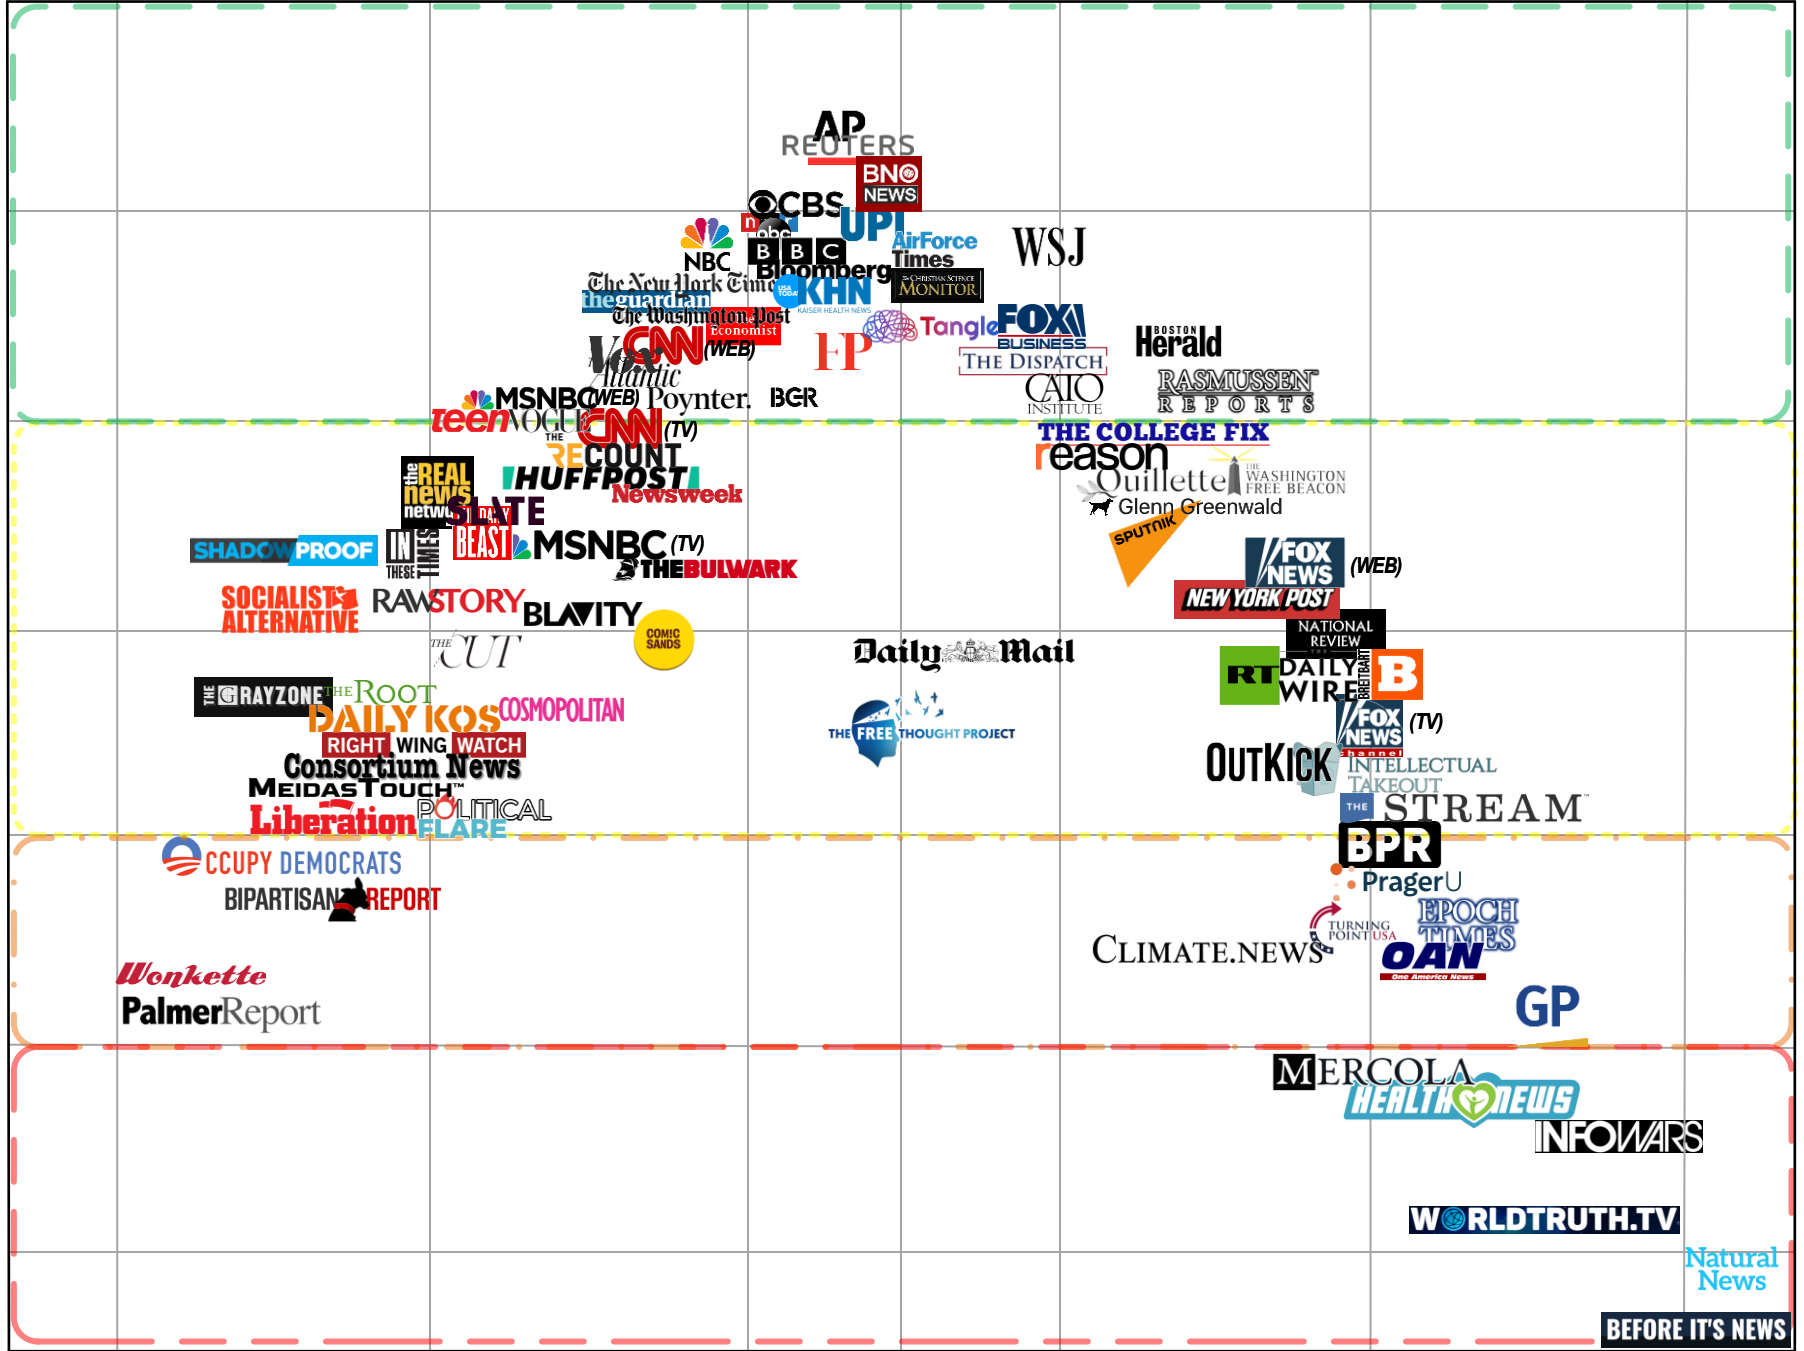

The Media Bias Chart®

Interactive version with more sources at adfontesmedia.com

Version 7.1 June 2021 Edition

Most Extreme   Hyper-Partisan Left   Skews Left   Middle   Skews Right   Hyper-Partisan Right   Most Extreme

Fact Reporting

Mostly Analysis OR Mix of Fact Reporting and Analysis

Analysis OR High Variation in Reliability

Opinion OR High Variation in Reliability

Selective, Incomplete, Unfair Persuasion, Propaganda, or Other Issues

Contains Misleading Info

Contains Inaccurate/Fabricated Info

MORE

News Value and Reliability

LESS

Licensed Copy

Bias

LEFT

RIGHT