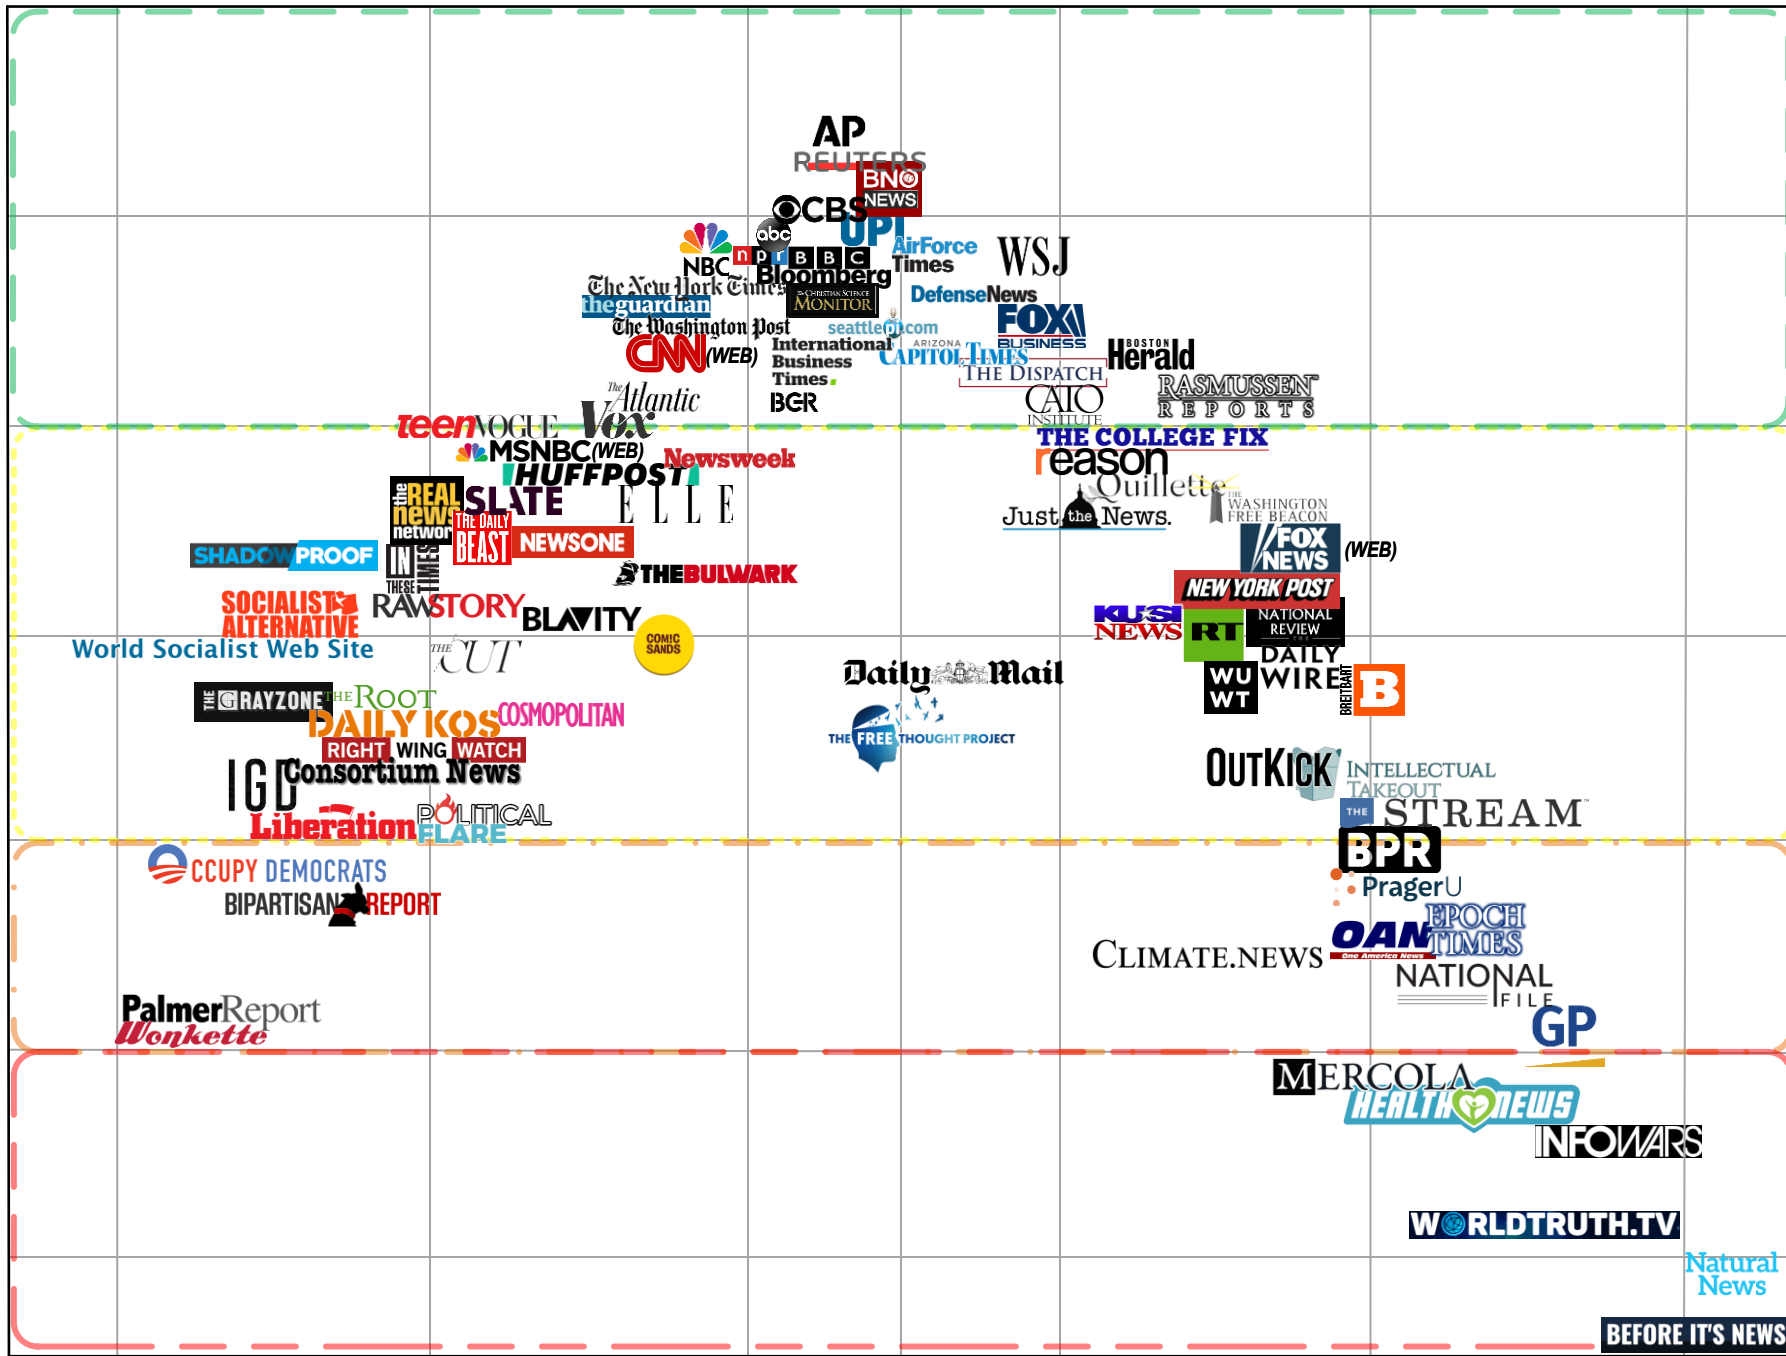

The Media Bias Chart®

Interactive version with more sources at adfontesmedia.com

Version 7.1 August 2021 Edition

Most Extreme   Hyper-Partisan Left   Skews Left   Middle   Skews Right   Hyper-Partisan Right   Most Extreme

Fact Reporting

Mostly Analysis OR Mix of Fact Reporting and Analysis

Analysis OR High Variation in Reliability

Opinion OR High Variation in Reliability

Selective, Incomplete, Unfair Persuasion, Propaganda, or Other Issues

Contains Misleading Info

Contains Inaccurate/Fabricated Info

MORE

News Value and Reliability

LESS

Licensed Copy Bias