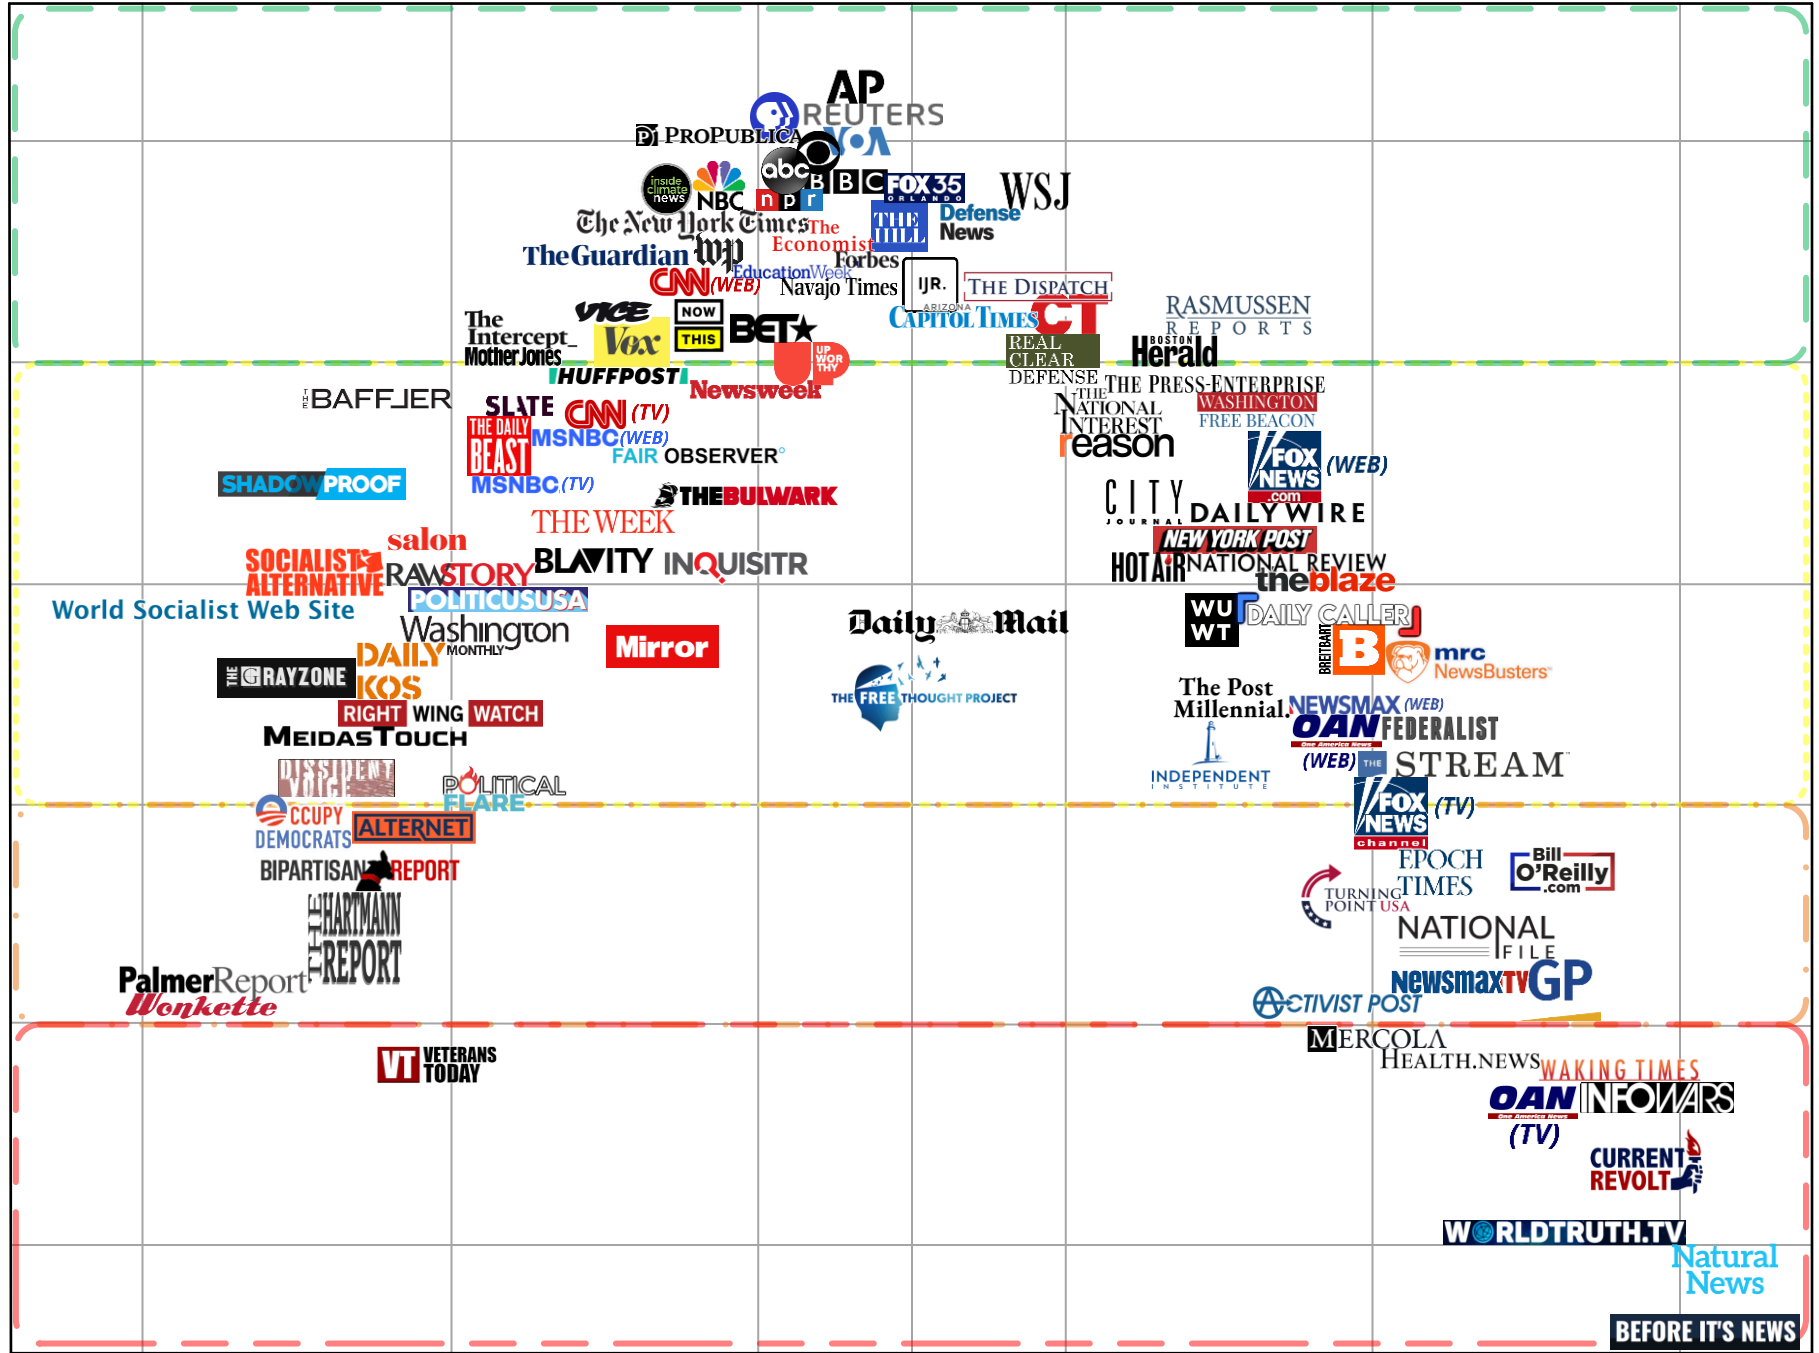

The Media Bias Chart®

Version 8.0 October 2021 Edition

Most Extreme

Hyper-Partisan Left

Skews Left

Middle

Skews Right

Hyper-Partisan Right

Most Extreme

Fact Reporting

Mostly Analysis OR Mix of Fact Reporting and Analysis

Analysis OR High Variation in Reliability

Opinion OR High Variation in Reliability

Selective, Incomplete, Unfair Persuasion, Propaganda, or Other Issues

Contains Misleading Info

Contains Inaccurate/Fabricated Info

MORE
News Value and Reliability
LESS

LEFT

Licensed Copy
Bias

RIGHT