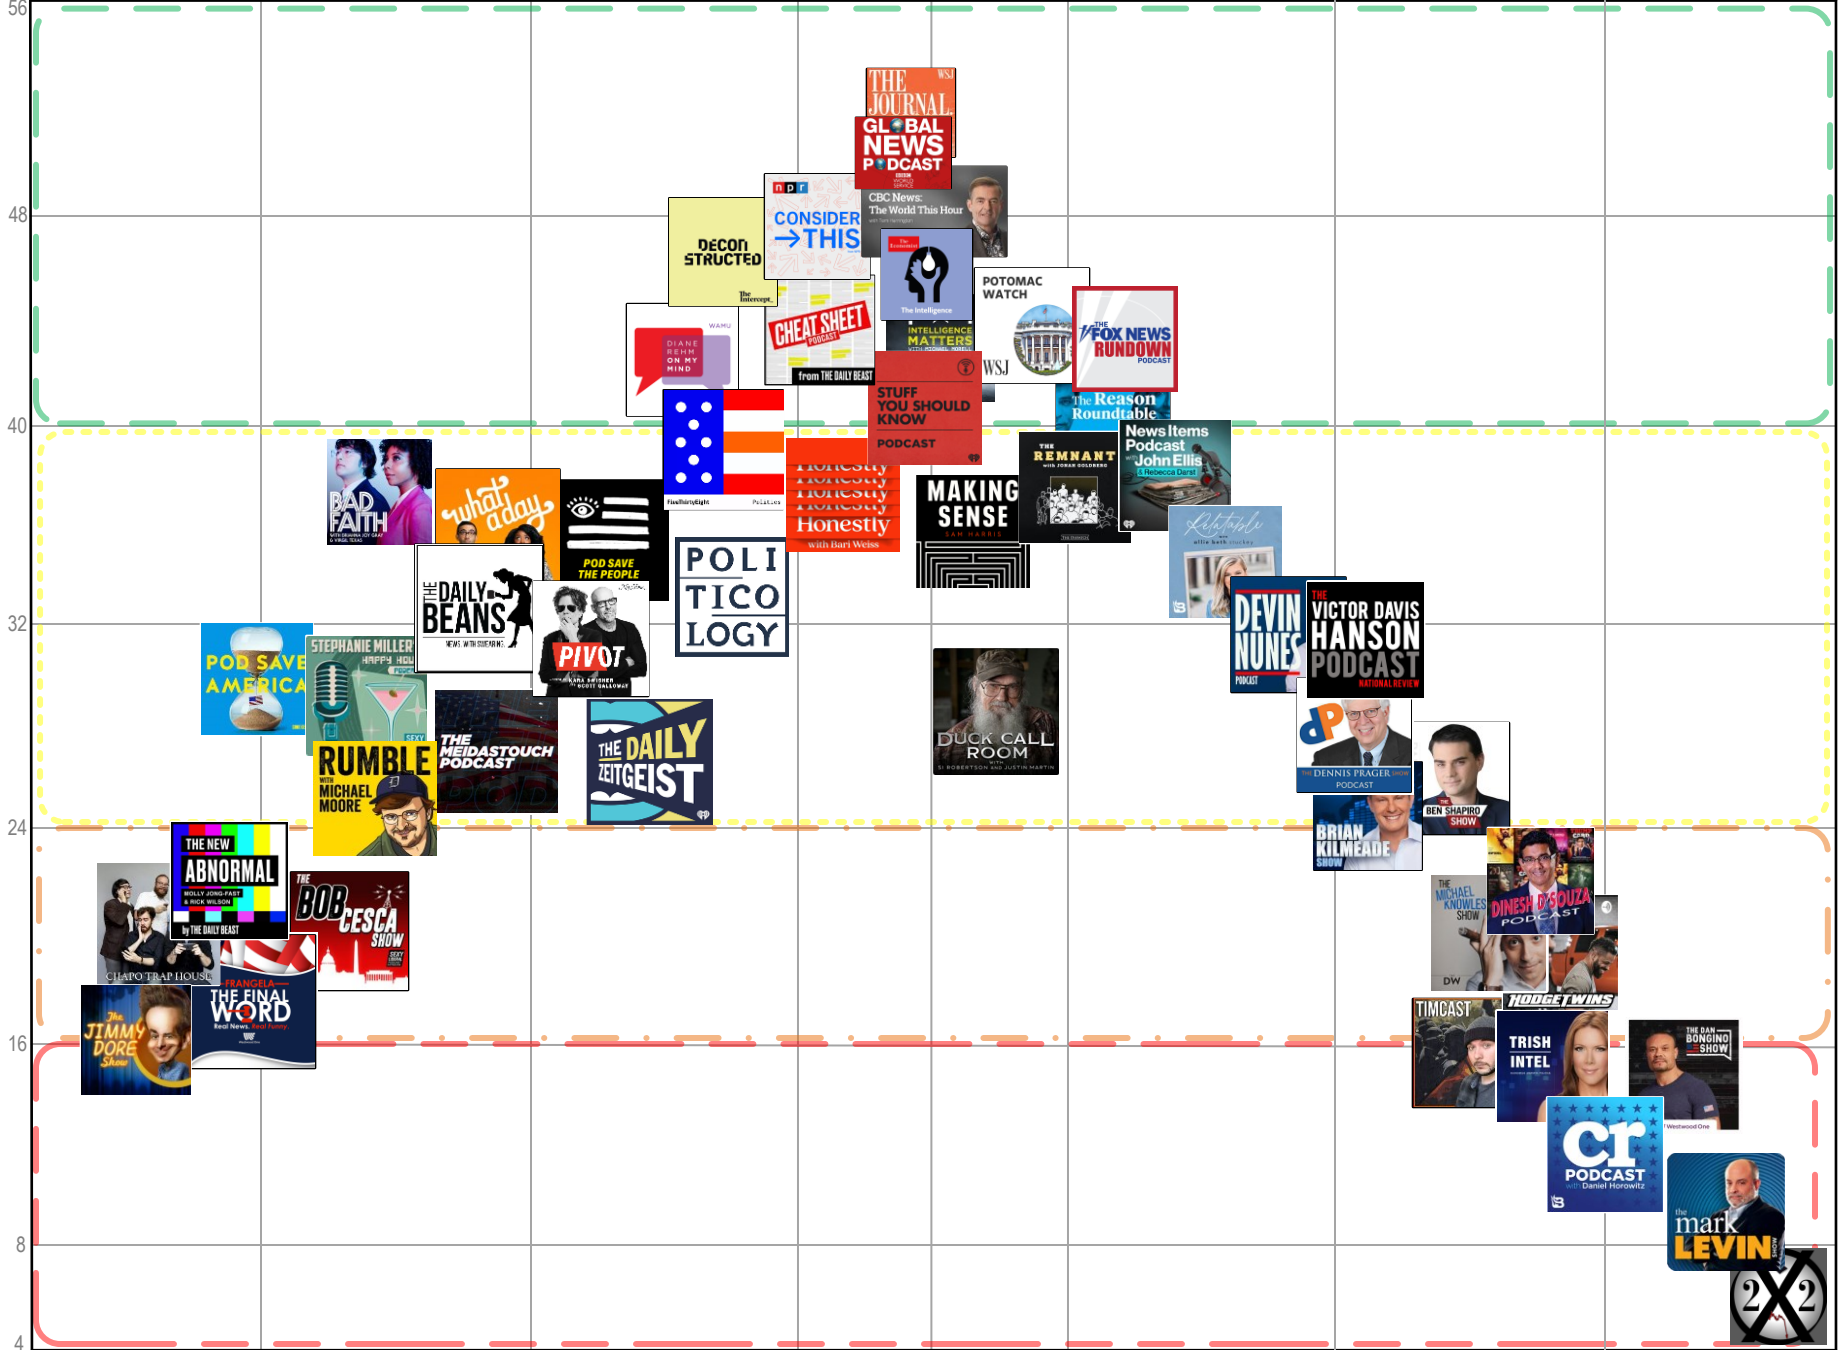

The Media Bias Chart®

Podcast Edition September 2021

ad fontes media

Most Extreme Left

Hyper-Partisan Left

Skews Left

Middle

Skews Right

Hyper-Partisan Right

Most Extreme Right

Fact Reporting

Mostly Analysis
OR Mix of Fact
Reporting and
Analysis

Analysis OR
High Variation
in Reliability

Opinion OR
High Variation in
Reliability

Selective,
Incomplete, Unfair
Persuasion,
Propaganda, or
Other Issues

Contains
Misleading Info

Contains
Inaccurate/
Fabricated Info

MORE

News Value and Reliability

LESS

LEFT

Licensed Copy
Bias

RIGHT