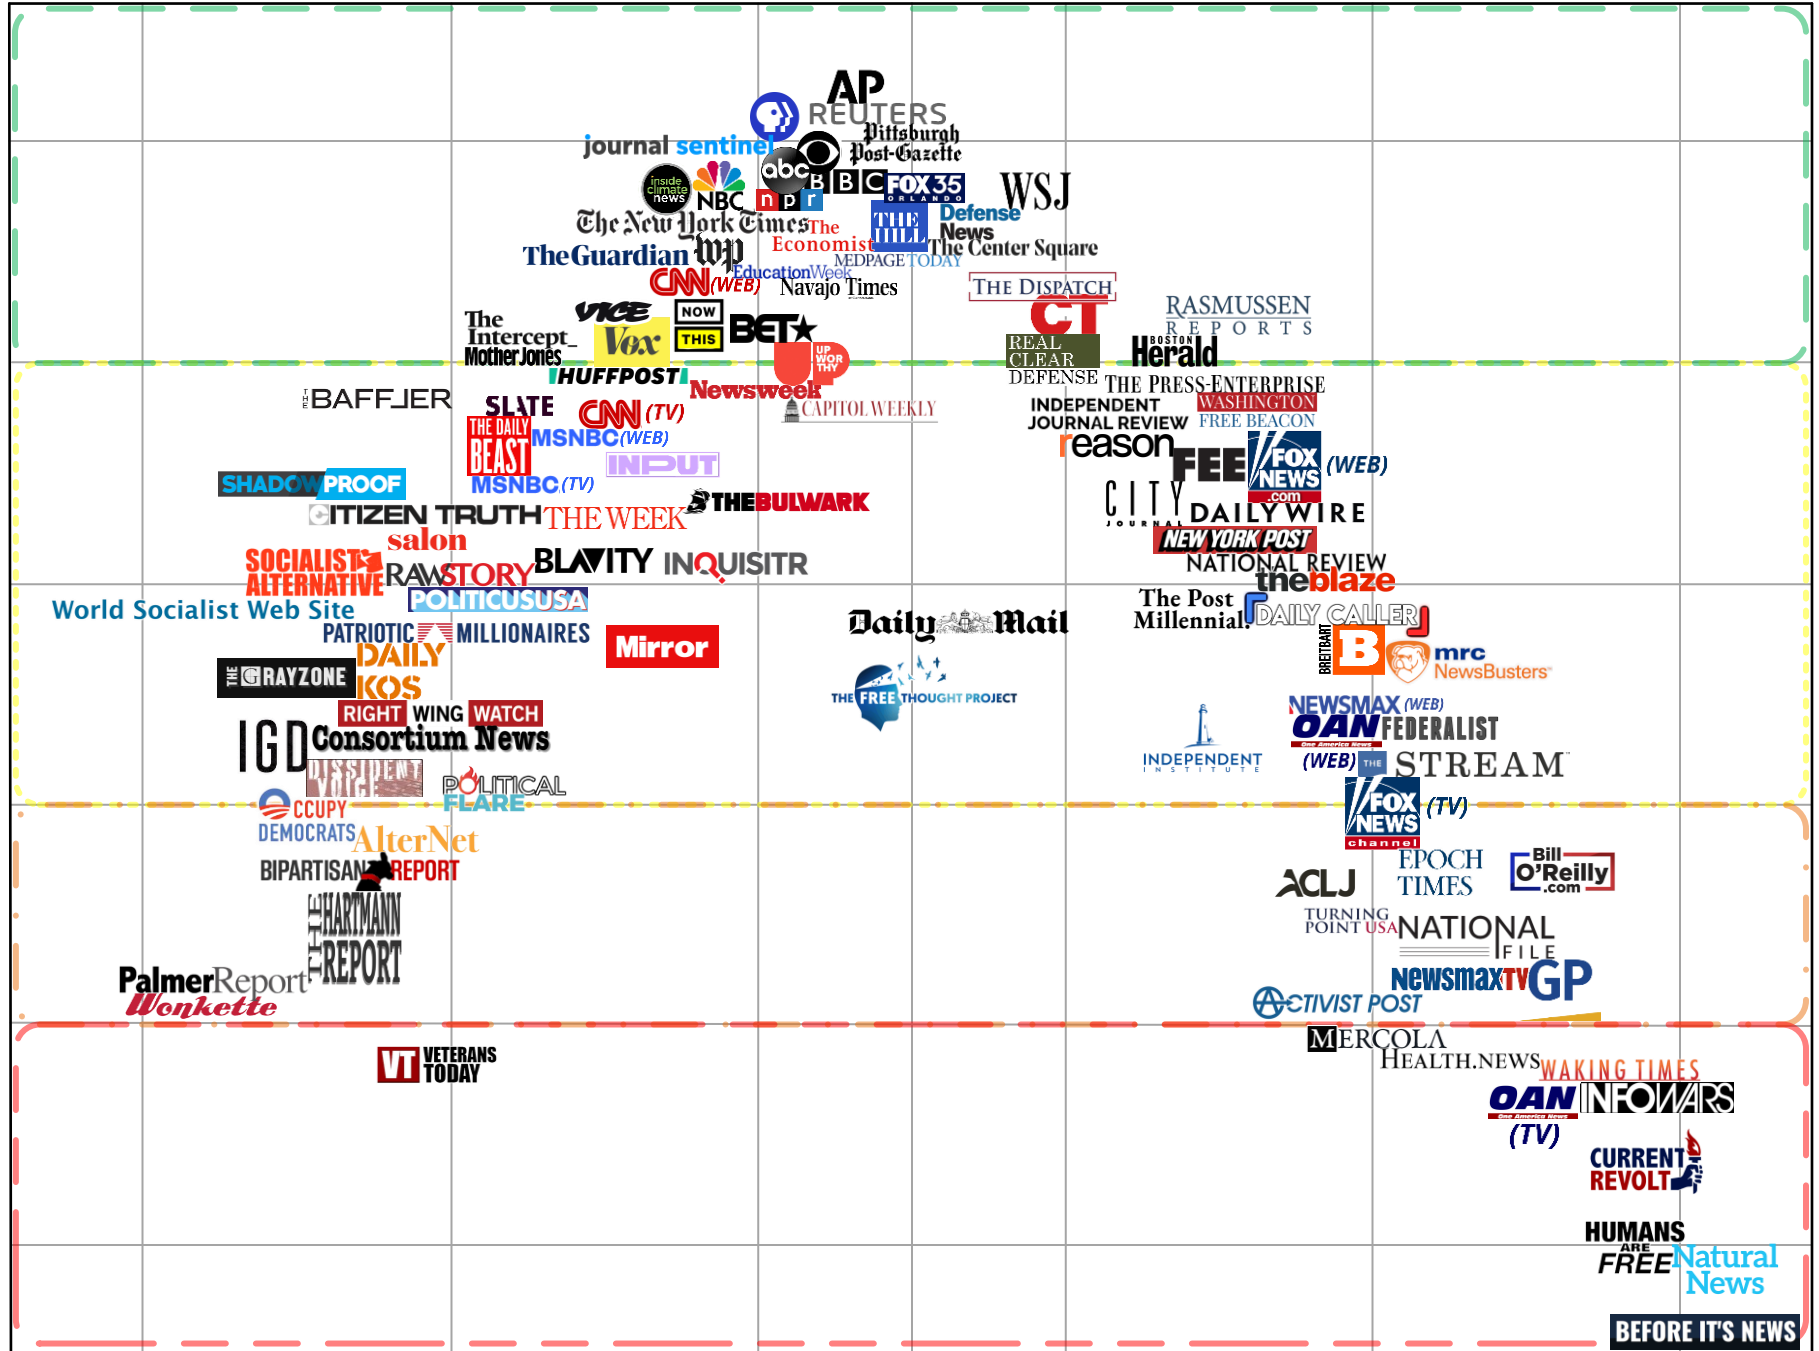

The Media Bias Chart ®

Version 8.0 November 2021 Edition

Most Extreme

Hyper-Partisan Left

Skews Left

Middle

Skews Right

Hyper-Partisan Right

Most Extreme

Fact Reporting

Mostly Analysis OR Mix of Fact Reporting and Analysis

Analysis OR High Variation in Reliability

Opinion OR High Variation in Reliability

Selective, Incomplete, Unfair Persuasion, Propaganda, or Other Issues

Contains Misleading Info

Contains Inaccurate/ Fabricated Info

MORE

News Value and Reliability

LESS

Licensed Copy
Bias

LEFT

RIGHT