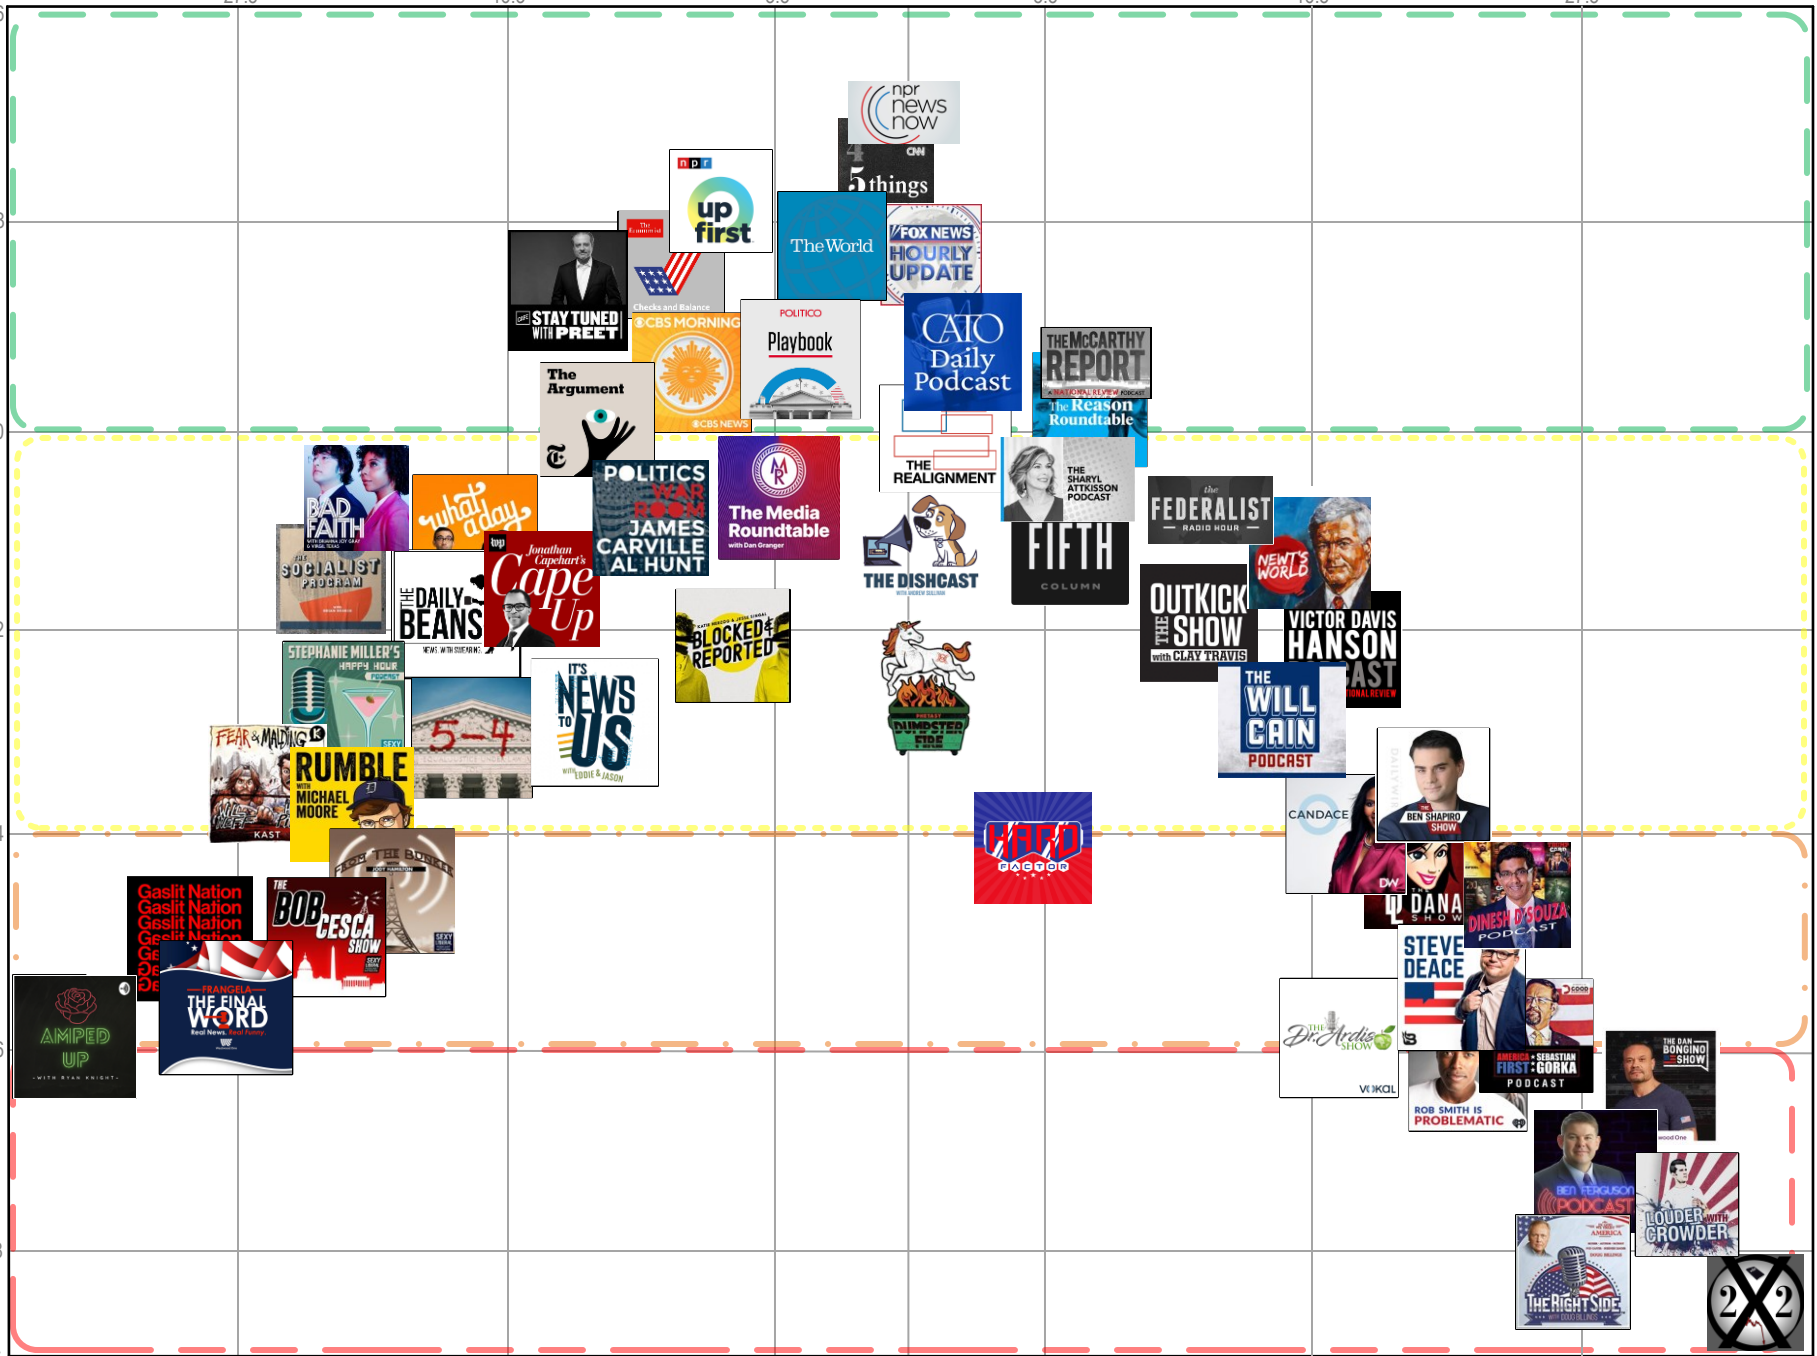

The Media Bias Chart®

Podcast Edition January 2022

ad fontes media

Most Extreme Left -27.5

Hyper-Partisan Left -16.5

Skews Left -5.5

Middle

5.5

Skews Right

Hyper-Partisan Right 16.5

Most Extreme Right 27.5

Fact Reporting

Mostly Analysis OR Mix of Fact Reporting and Analysis

Analysis OR High Variation in Reliability

Opinion OR High Variation in Reliability

Selective, Incomplete, Unfair Persuasion, Propaganda, or Other Issues

Contains Misleading Info

Contains Inaccurate/Fabricated Info

MORE

News Value and Reliability

LESS

← LEFT

Licensed Copy
Bias

RIGHT →