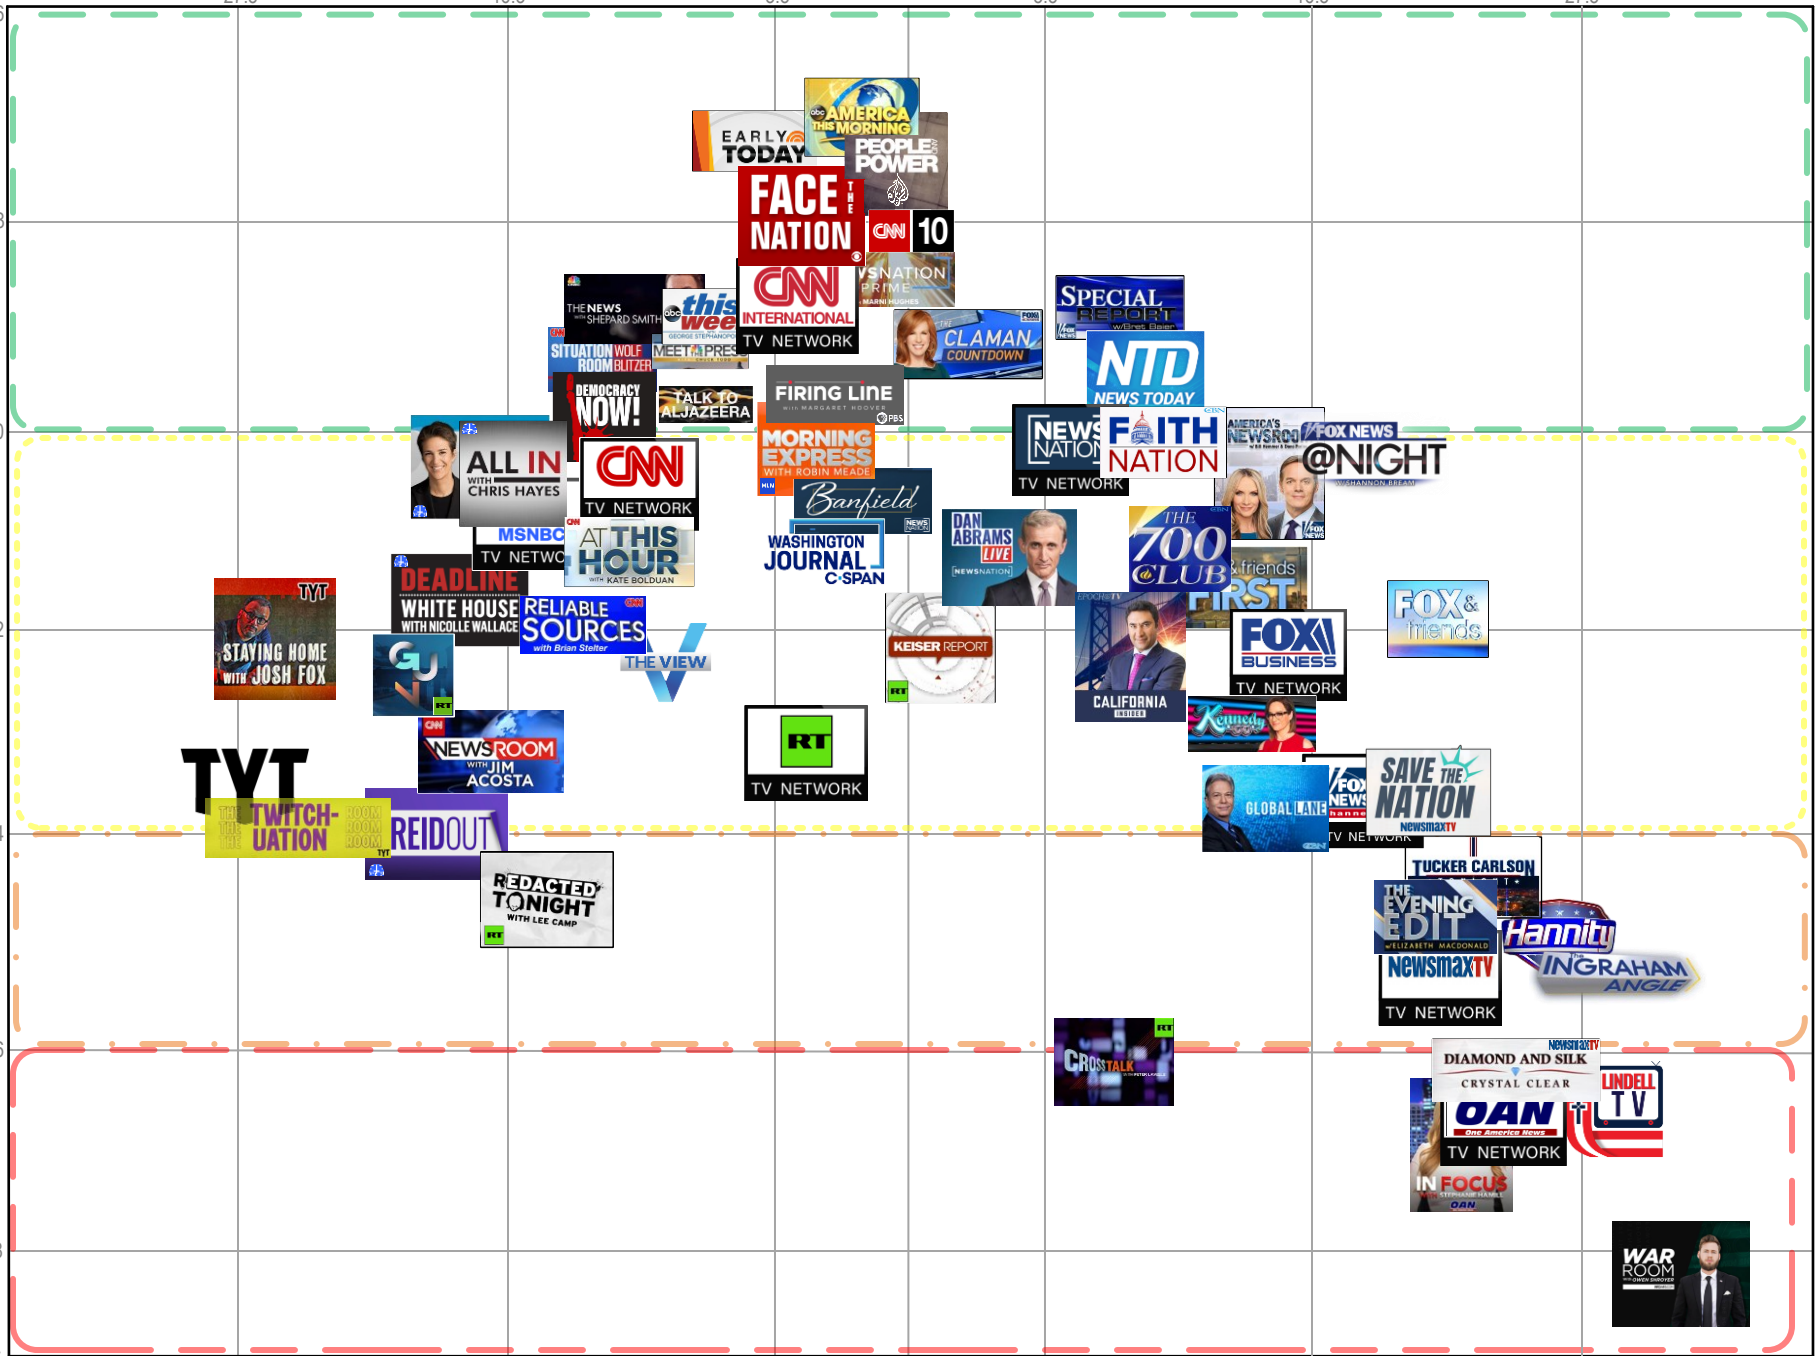

The Media Bias Chart®

TV Edition February 2022

ad fontes media

Most Extreme Left

Hyper-Partisan Left

Skews Left

Middle

Middle

Skews Right

Hyper-Partisan Right

Most Extreme Right

Fact Reporting

Mostly Analysis OR Mix of Fact Reporting and Analysis

Analysis OR High Variation in Reliability

Opinion OR High Variation in Reliability

Selective, Incomplete, Unfair Persuasion, Propaganda, or Other Issues

Contains Misleading Info

Contains Inaccurate/Fabricated Info

MORE

News Value and Reliability

LESS

LEFT

Licensed Copy Bias

RIGHT