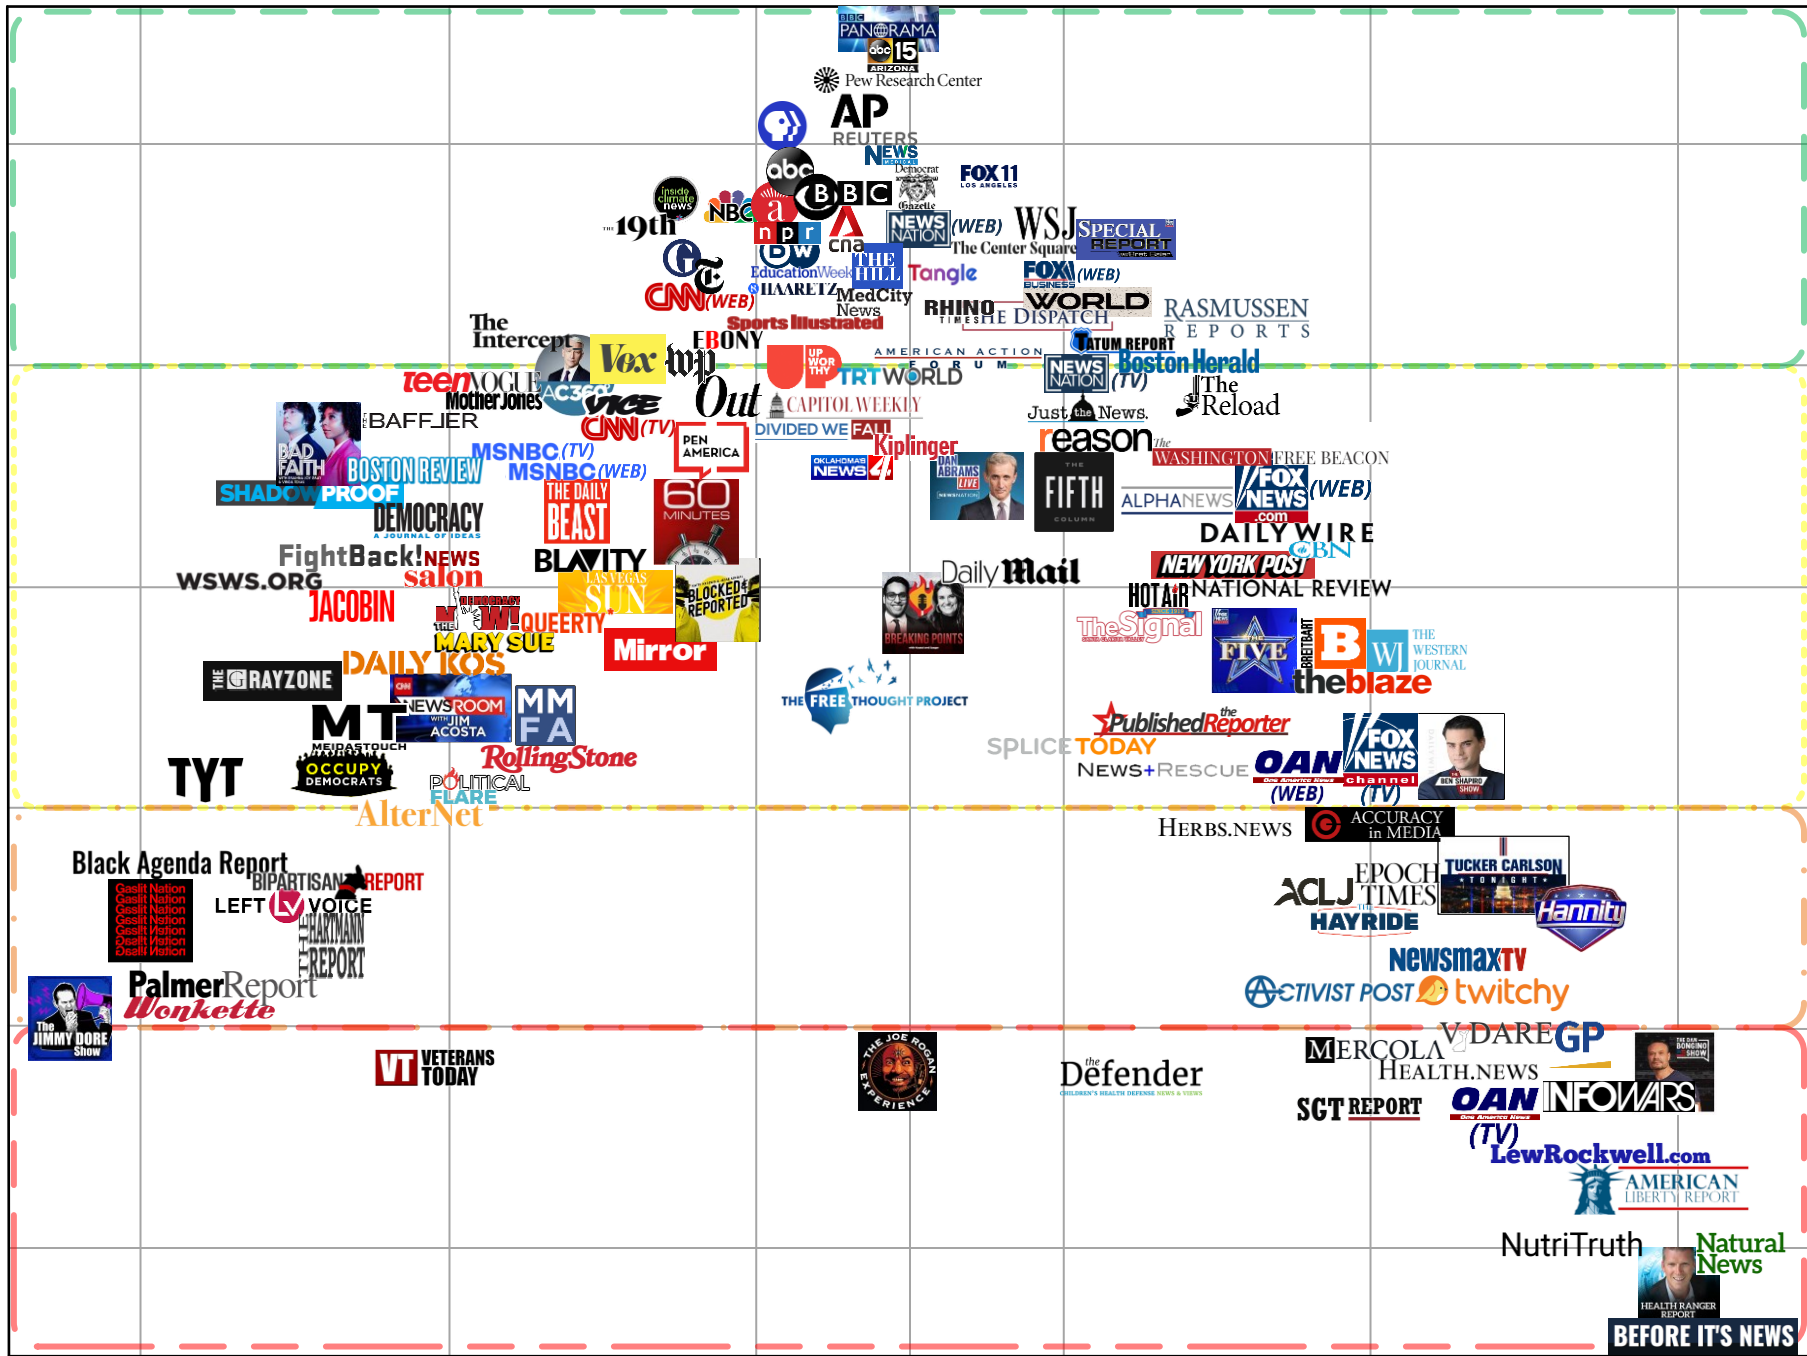

The Media Bias Chart ®

Version 10.0 August 2022 Edition – Combined Web, Podcast, and TV

Most Extreme

Hyper-Partisan Left

Skews Left

Middle

Skews Right

Hyper-Partisan Right

Most Extreme

Fact Reporting

Mostly Analysis OR Mix of Fact Reporting and Analysis

Analysis OR High Variation in Reliability

Opinion OR High Variation in Reliability

Selective, Incomplete, Unfair Persuasion, Propaganda, or Other Issues

Contains Misleading Info

Contains Inaccurate/ Fabricated Info

MORE

News Value and Reliability

LESS

LEFT

Licensed Copy Bias

RIGHT