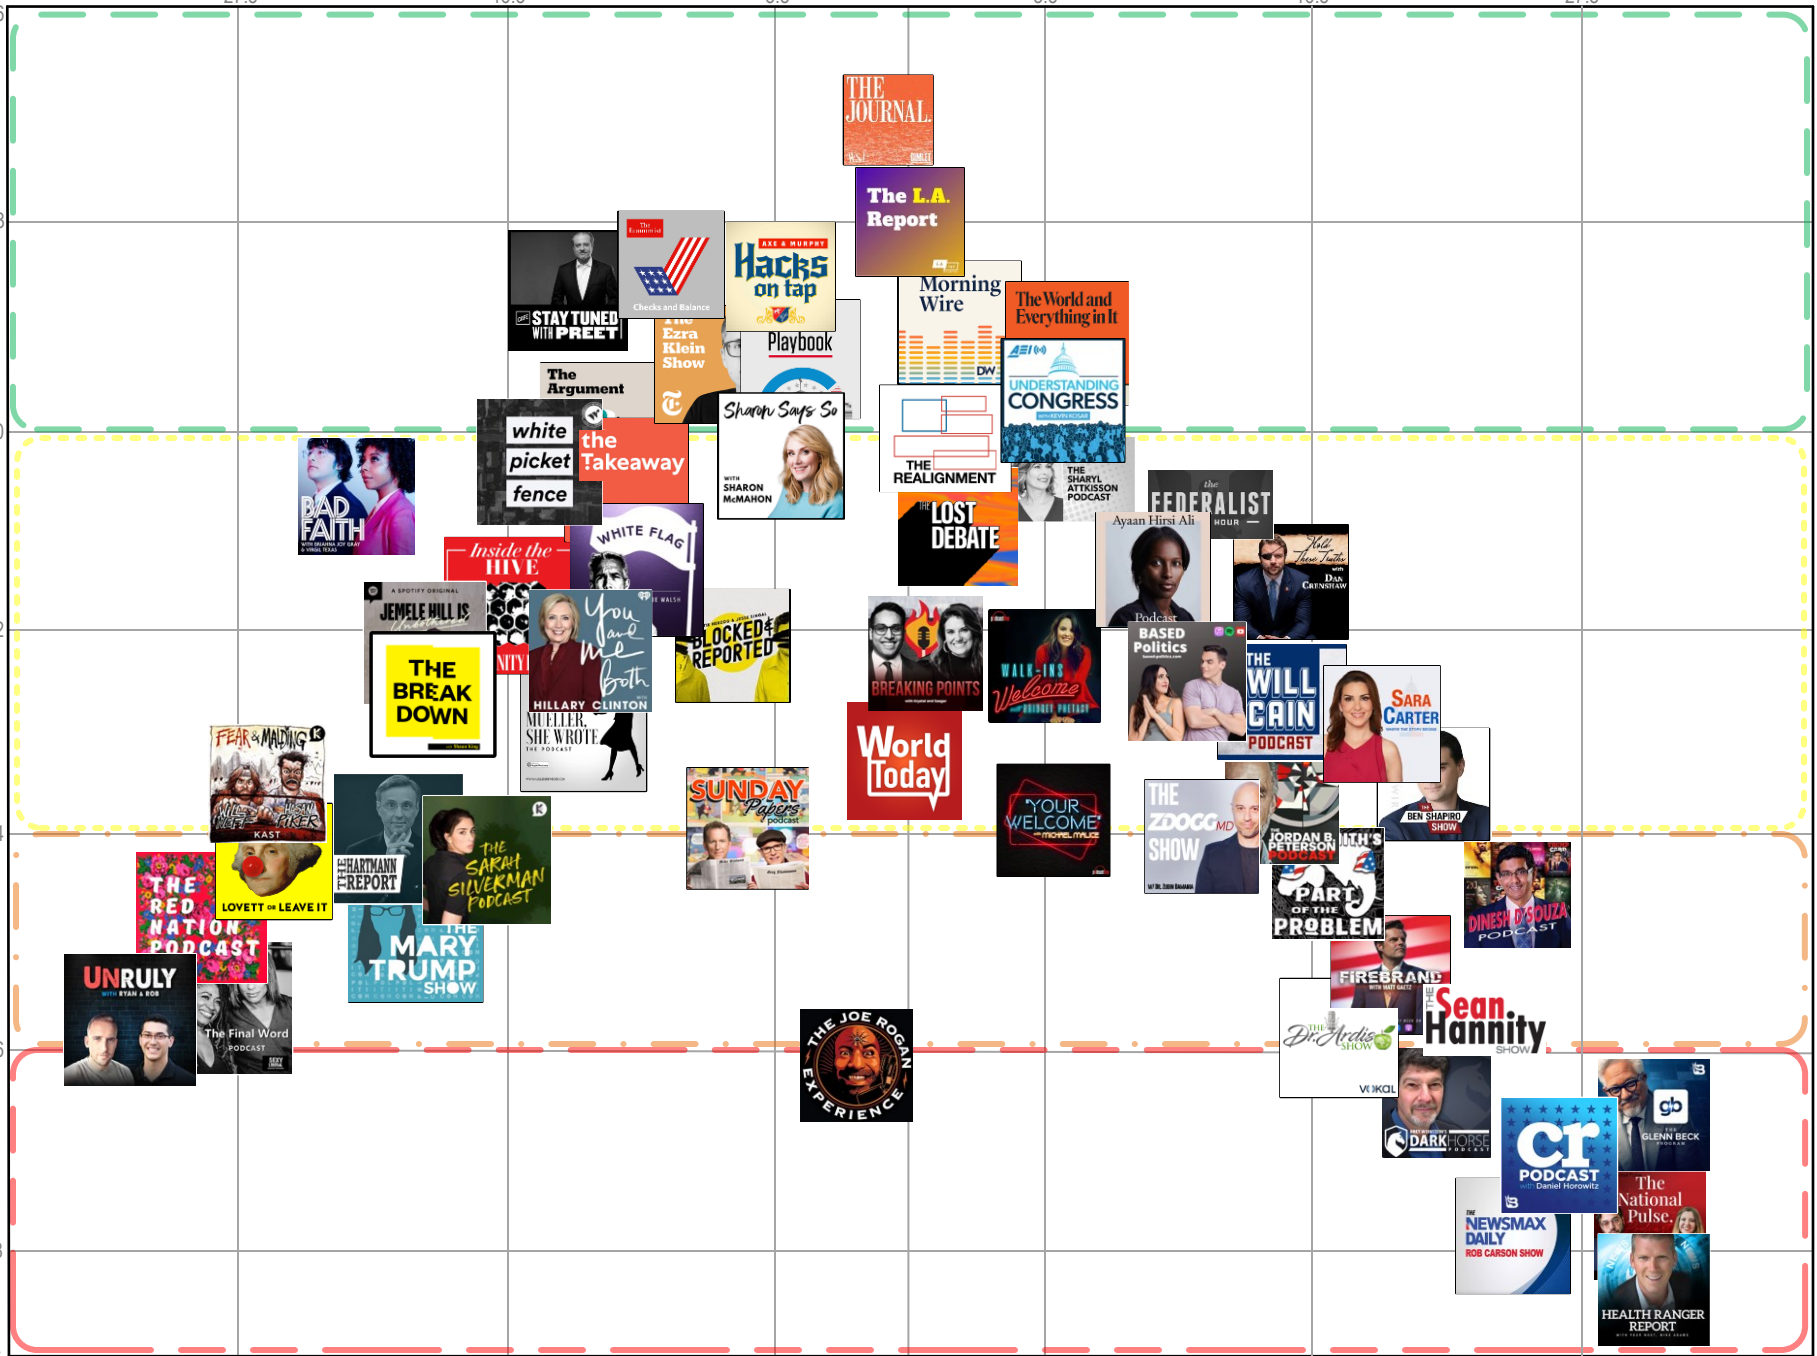

The Media Bias Chart®

Podcast Edition Aug 2022

ad fontes media

Most Extreme Left

Hyper-Partisan Left

Skews Left

Middle

Skews Right

Hyper-Partisan Right

Most Extreme Right

-27.5

-16.5

-5.5

5.5

16.5

27.5

Fact Reporting

Mostly Analysis
OR Mix of Fact
Reporting and
Analysis

Analysis OR
High Variation
in Reliability

Opinion OR
High Variation in
Reliability

Selective,
Incomplete, Unfair
Persuasion,
Propaganda, or
Other Issues

Contains
Misleading Info

Contains
Inaccurate/
Fabricated Info

MORE

News Value and Reliability

LESS

LEFT

Licensed Copy

Bias

RIGHT