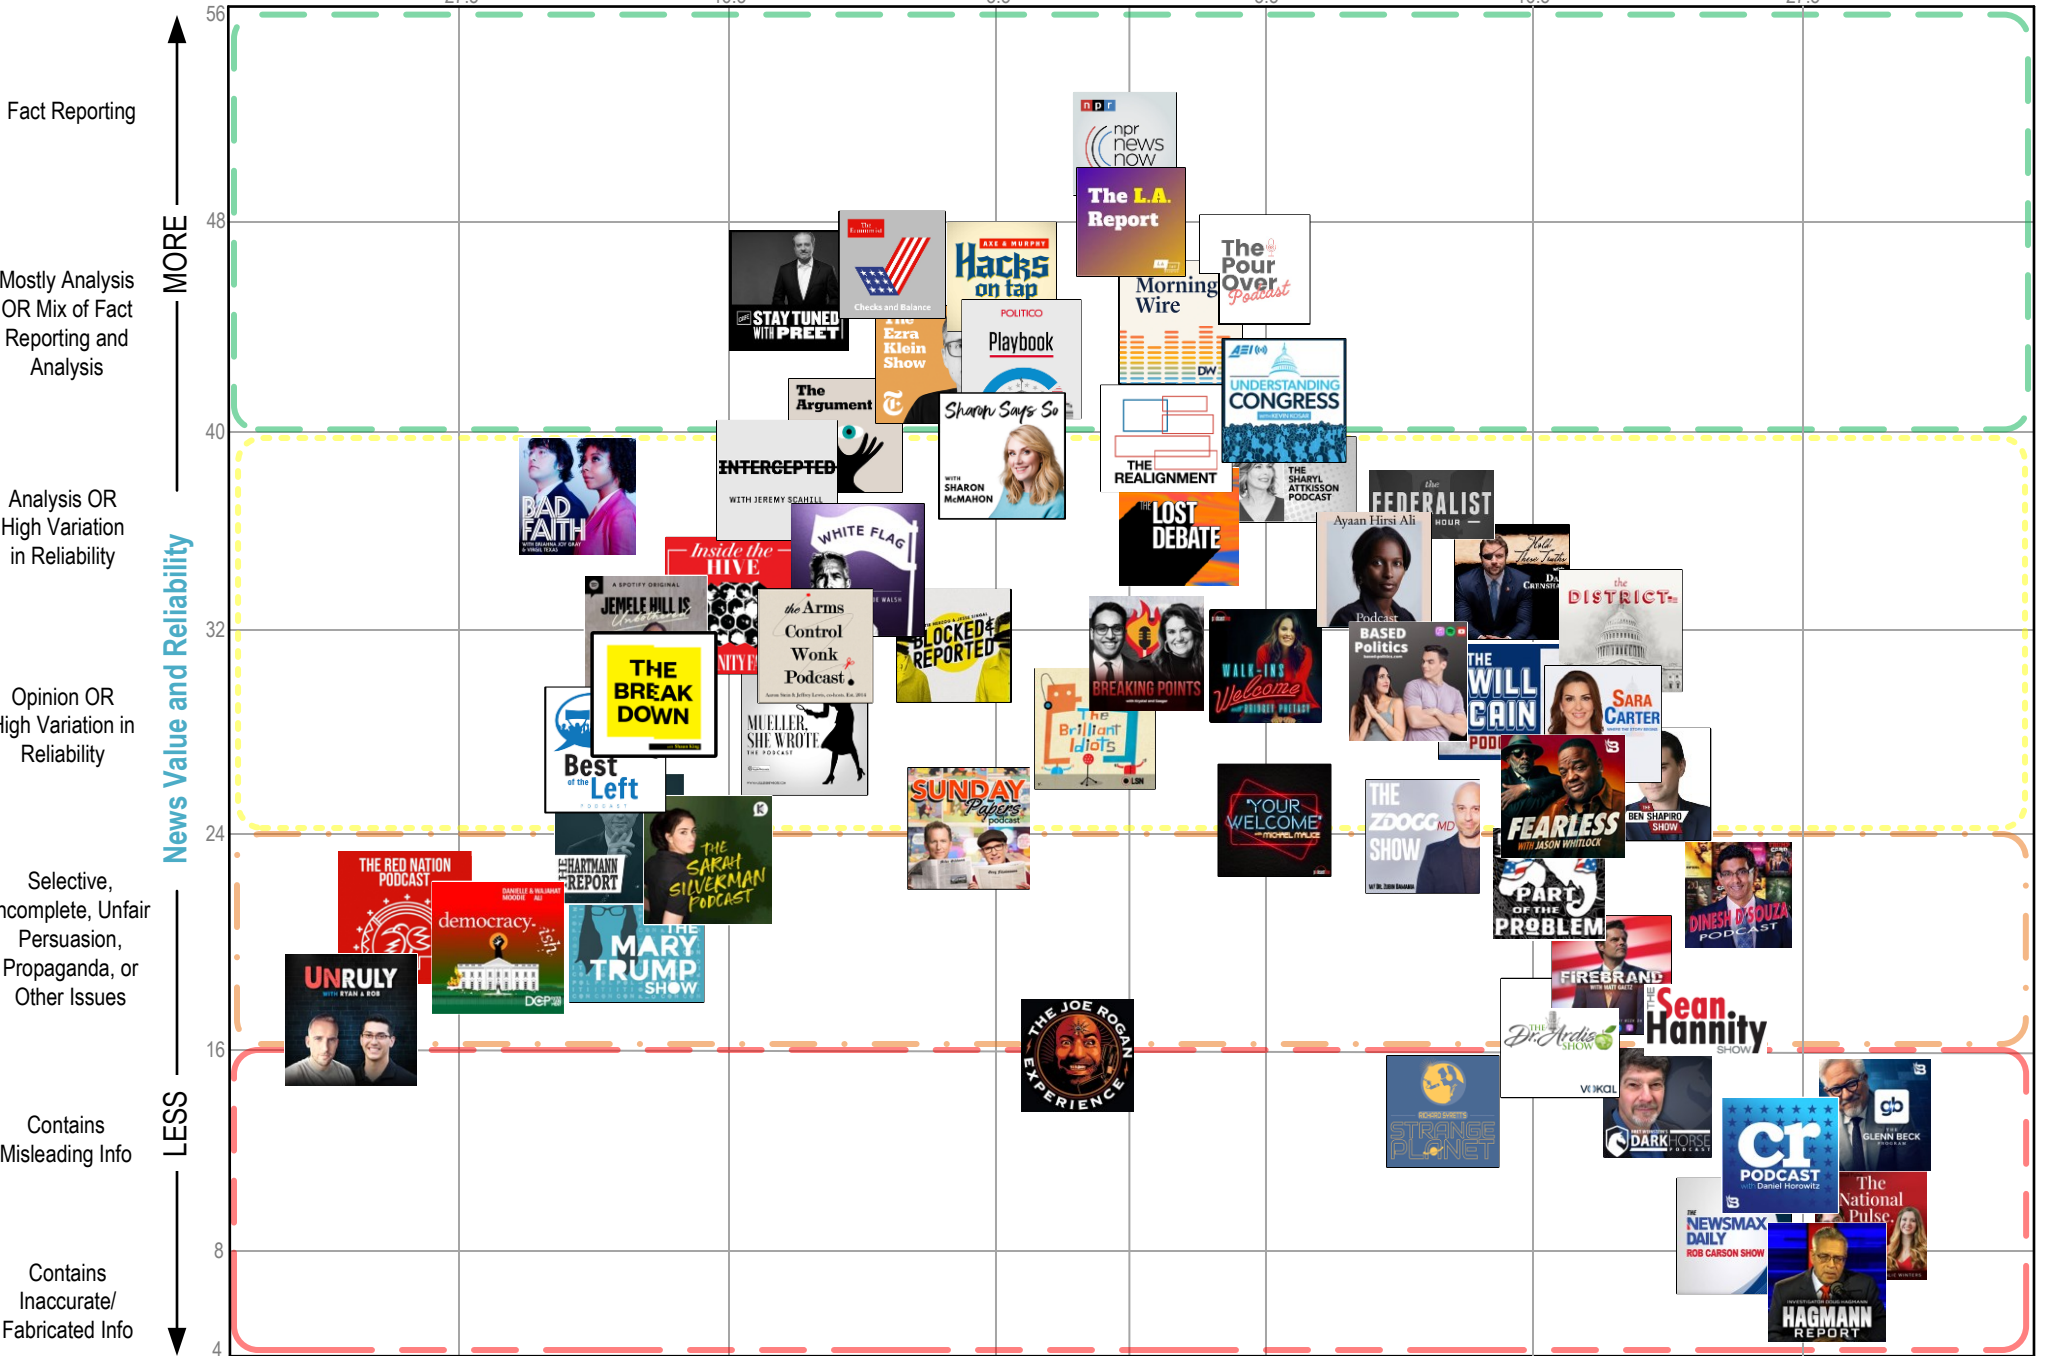

The Media Bias Chart®

Podcast Edition Sept 2022

ad fontes media

Most Extreme Left -27.5 Hyper-Partisan Left -16.5 Skews Left -5.5 Middle 5.5 Skews Right 16.5 Hyper-Partisan Right 27.5 Most Extreme Right

← LEFT Bias RIGHT →