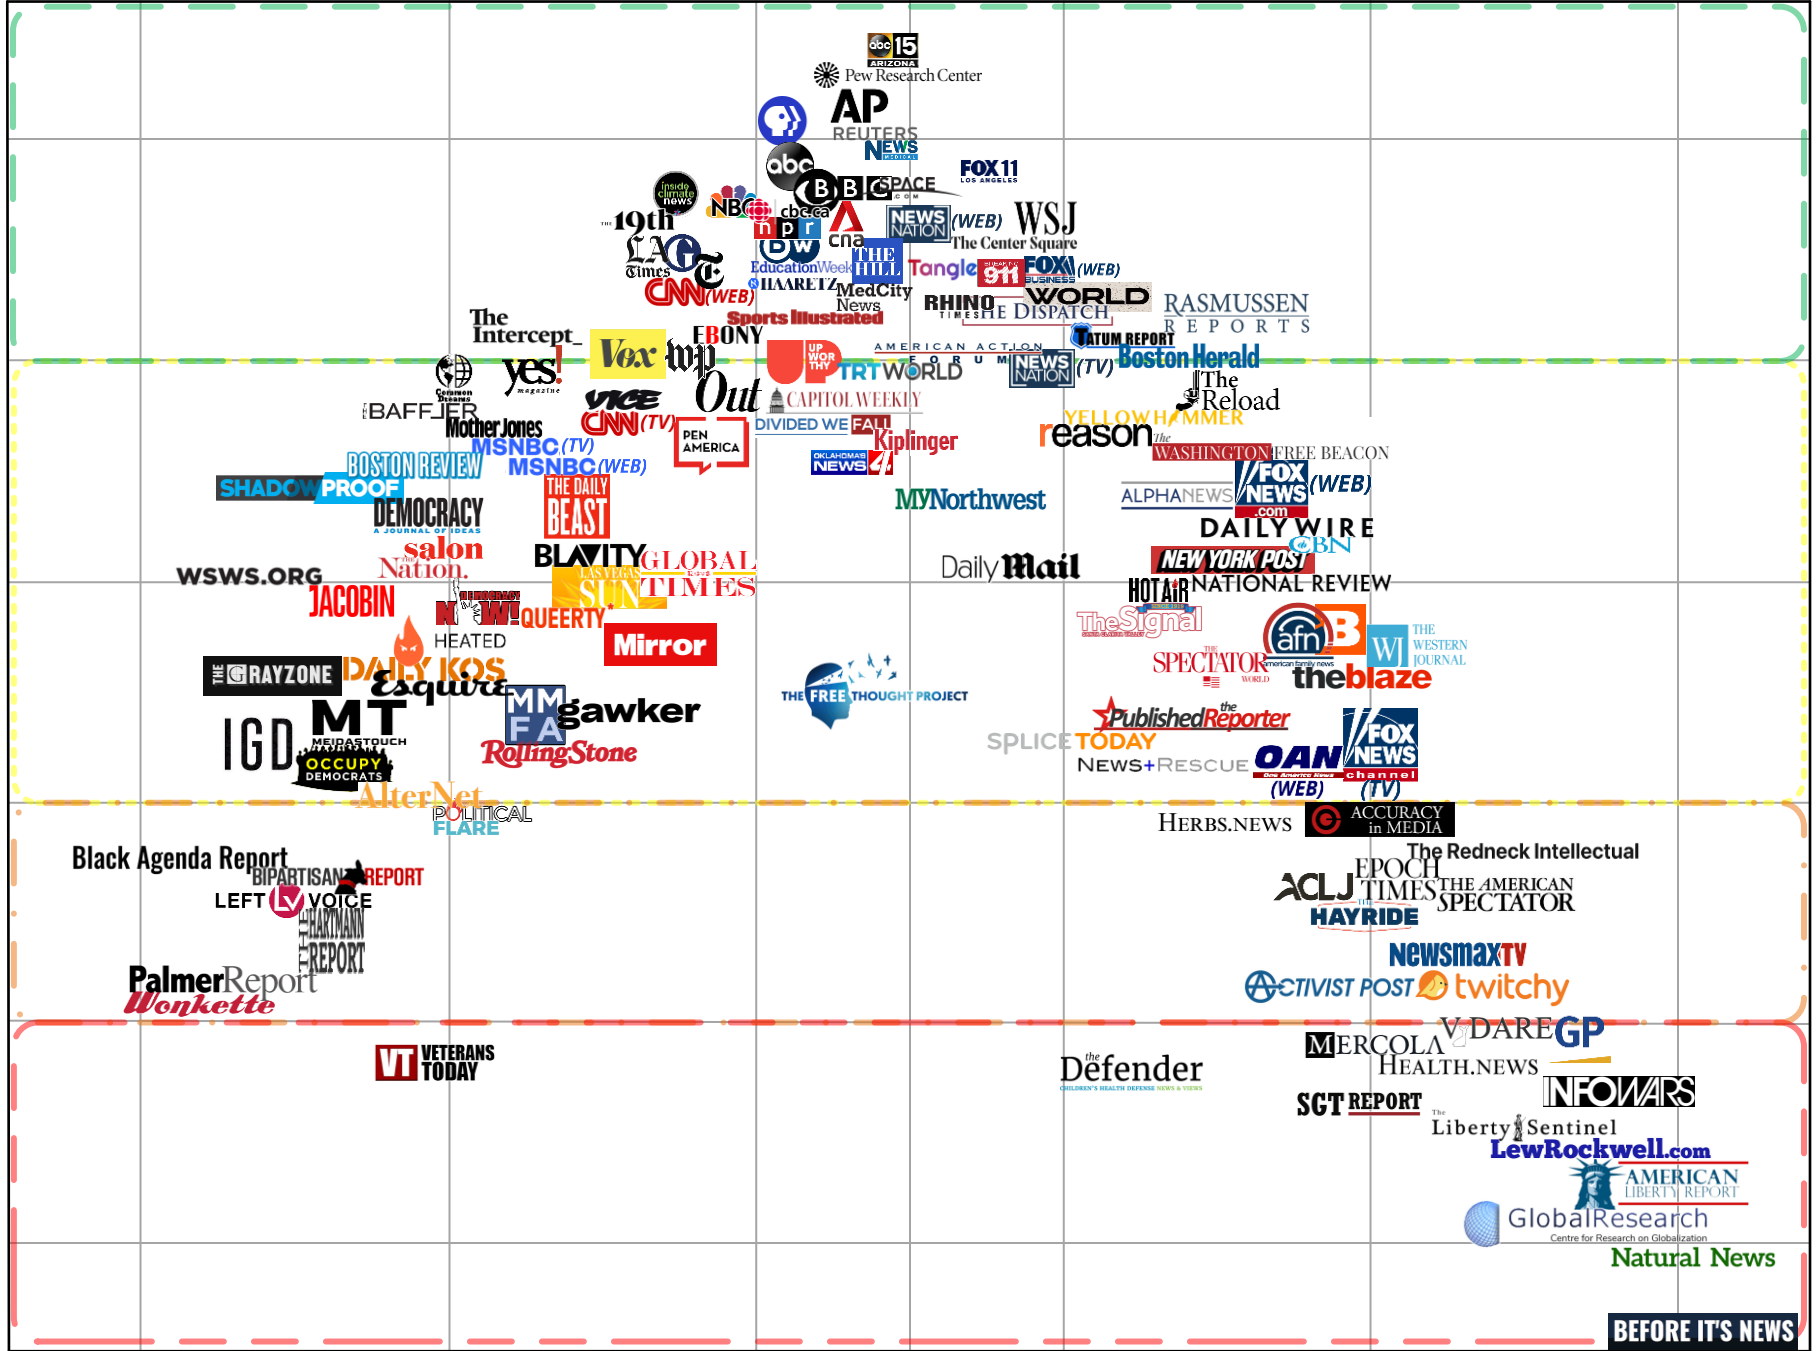

The Media Bias Chart ®

Version 10.0 September 2022 Edition

Most Extreme

Hyper-Partisan Left

Skews Left

Middle

Skews Right

Hyper-Partisan Right

Most Extreme

Fact Reporting

Mostly Analysis OR Mix of Fact Reporting and Analysis

Analysis OR High Variation in Reliability

Opinion OR High Variation in Reliability

Selective, Incomplete, Unfair Persuasion, Propaganda, or Other Issues

Contains Misleading Info

Contains Inaccurate/ Fabricated Info

MORE

News Value and Reliability

LESS

← LEFT

Licensed Copy
Bias

RIGHT →