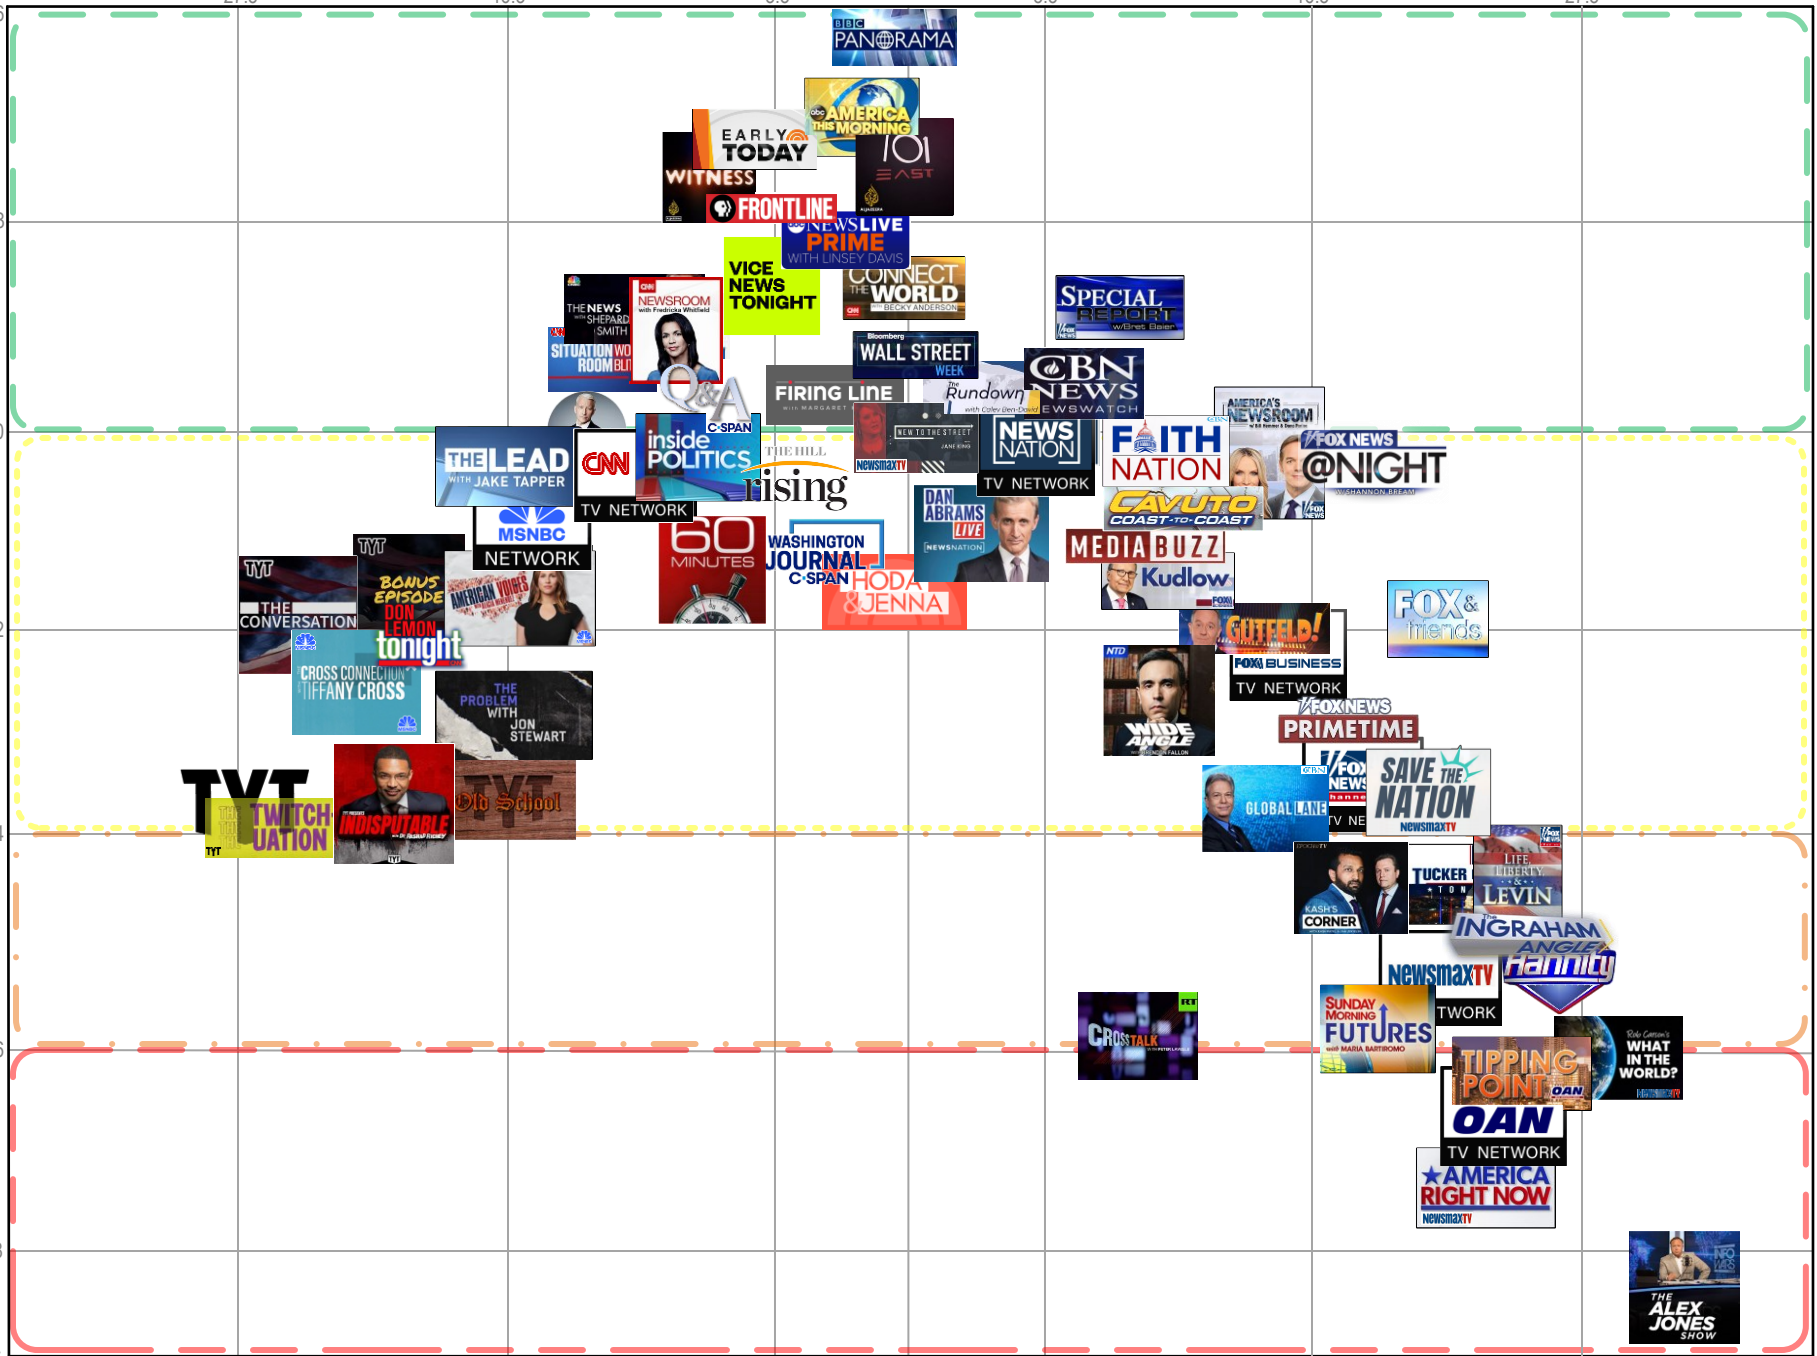

The Media Bias Chart®

TV Edition August 2022

ad fontes media

Most Extreme Left -27.5 Hyper-Partisan Left -16.5 Skews Left -5.5 Middle 5.5 Skews Right 16.5 Hyper-Partisan Right 27.5 Most Extreme Right

Fact Reporting

Mostly Analysis OR Mix of Fact Reporting and Analysis

Analysis OR High Variation in Reliability

Opinion OR High Variation in Reliability

Selective, Incomplete, Unfair Persuasion, Propaganda, or Other Issues

Contains Misleading Info

Contains Inaccurate/Fabricated Info

MORE

LESS

News Value and Reliability

← LEFT Licensed Copy Bias RIGHT →