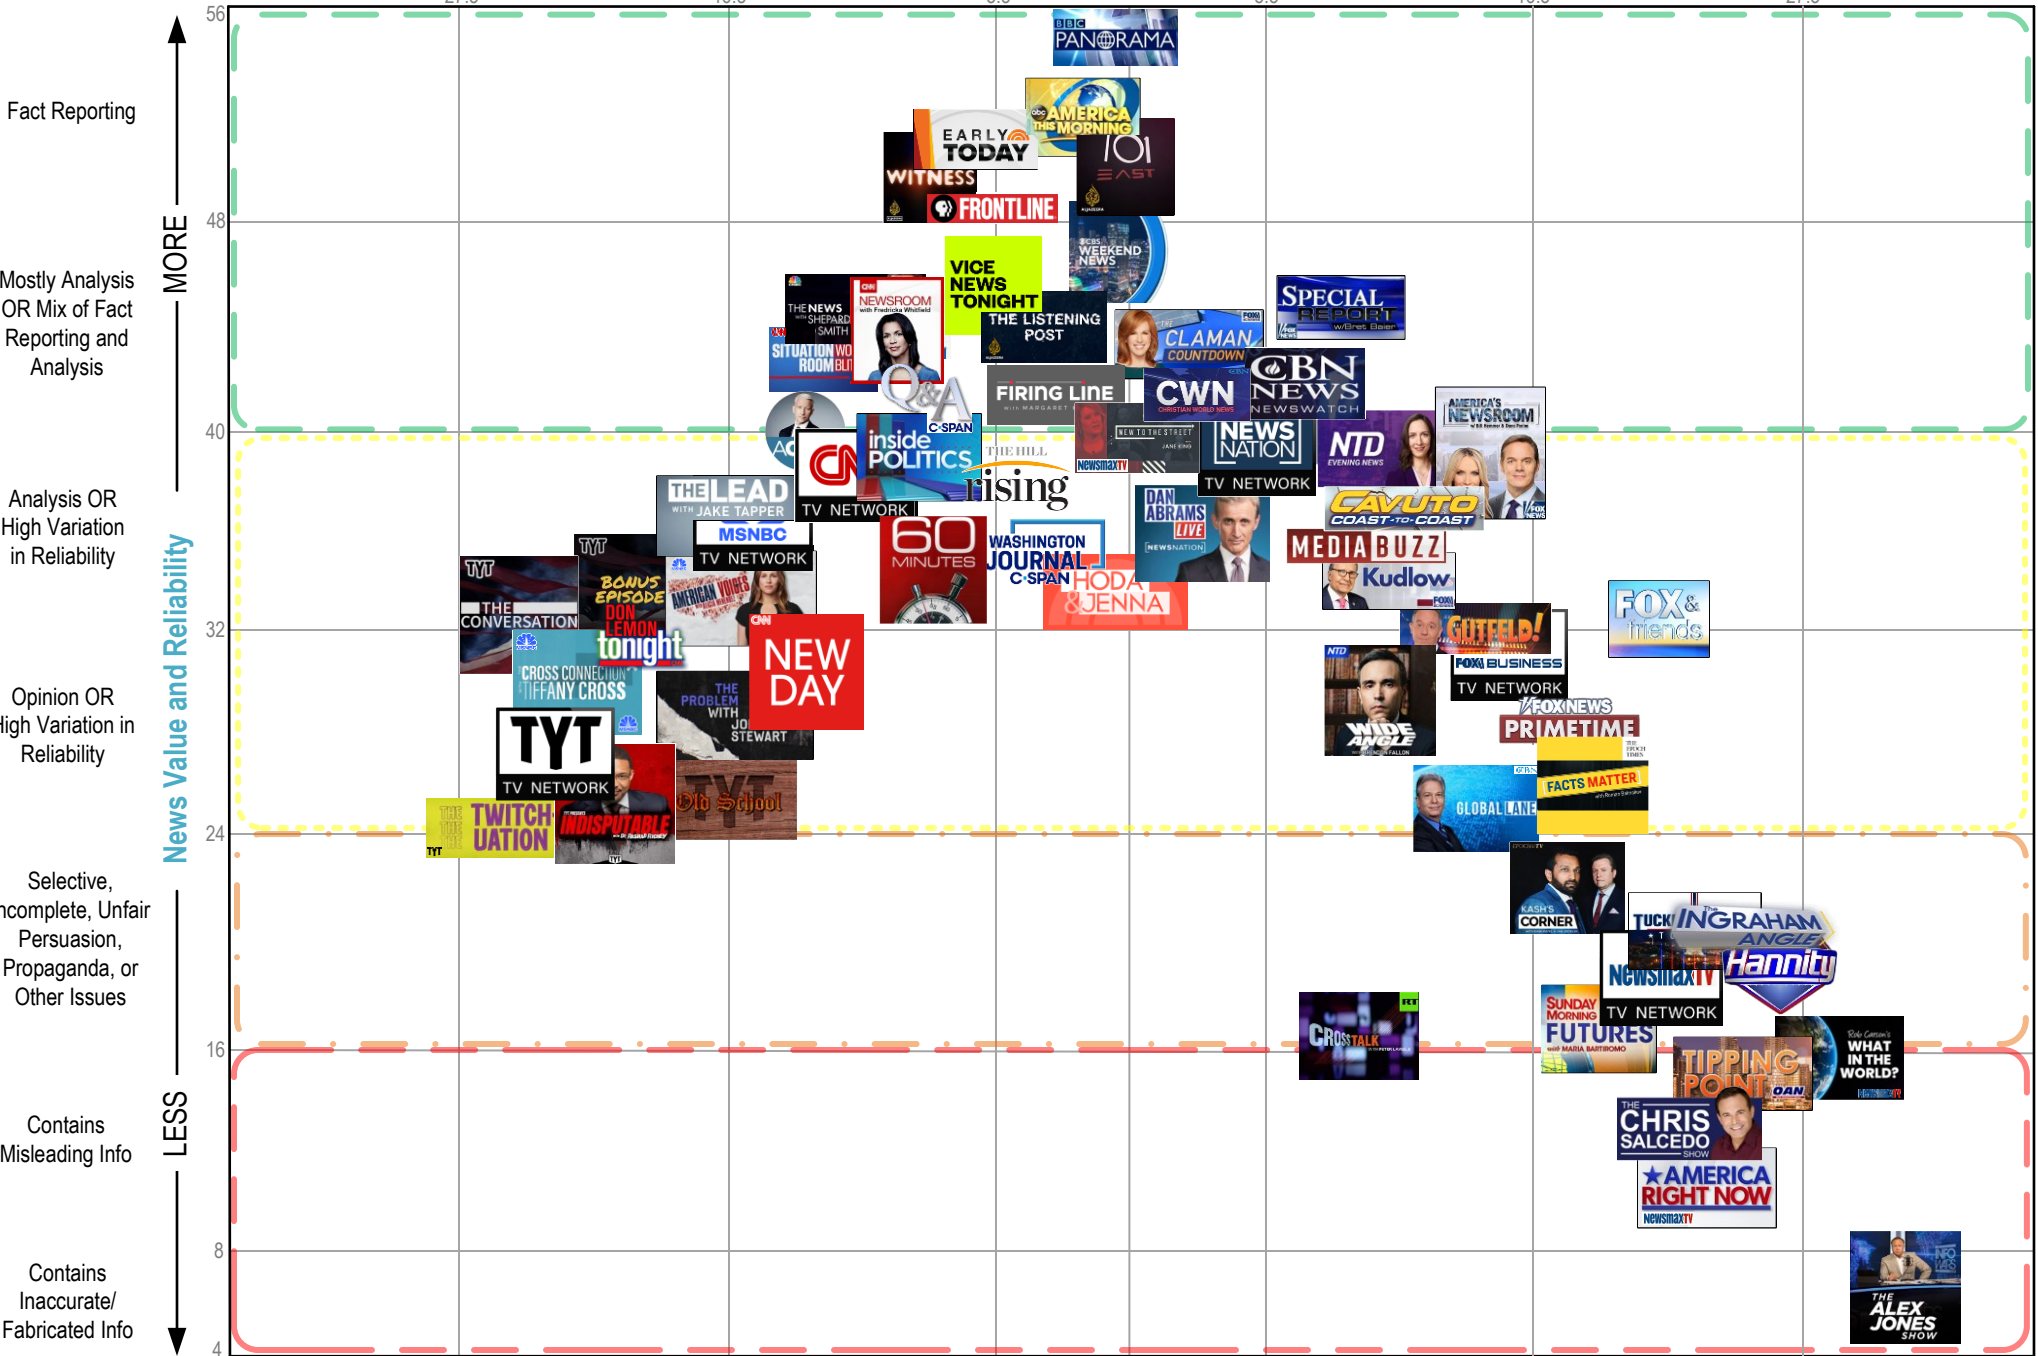

The Media Bias Chart®

TV Edition September 2022

ad fontes media

Most Extreme Left -27.5

Hyper-Partisan Left -16.5

Skews Left -5.5

Middle

Skews Right 5.5

Hyper-Partisan Right 16.5

Most Extreme Right 27.5

← LEFT Bias RIGHT →