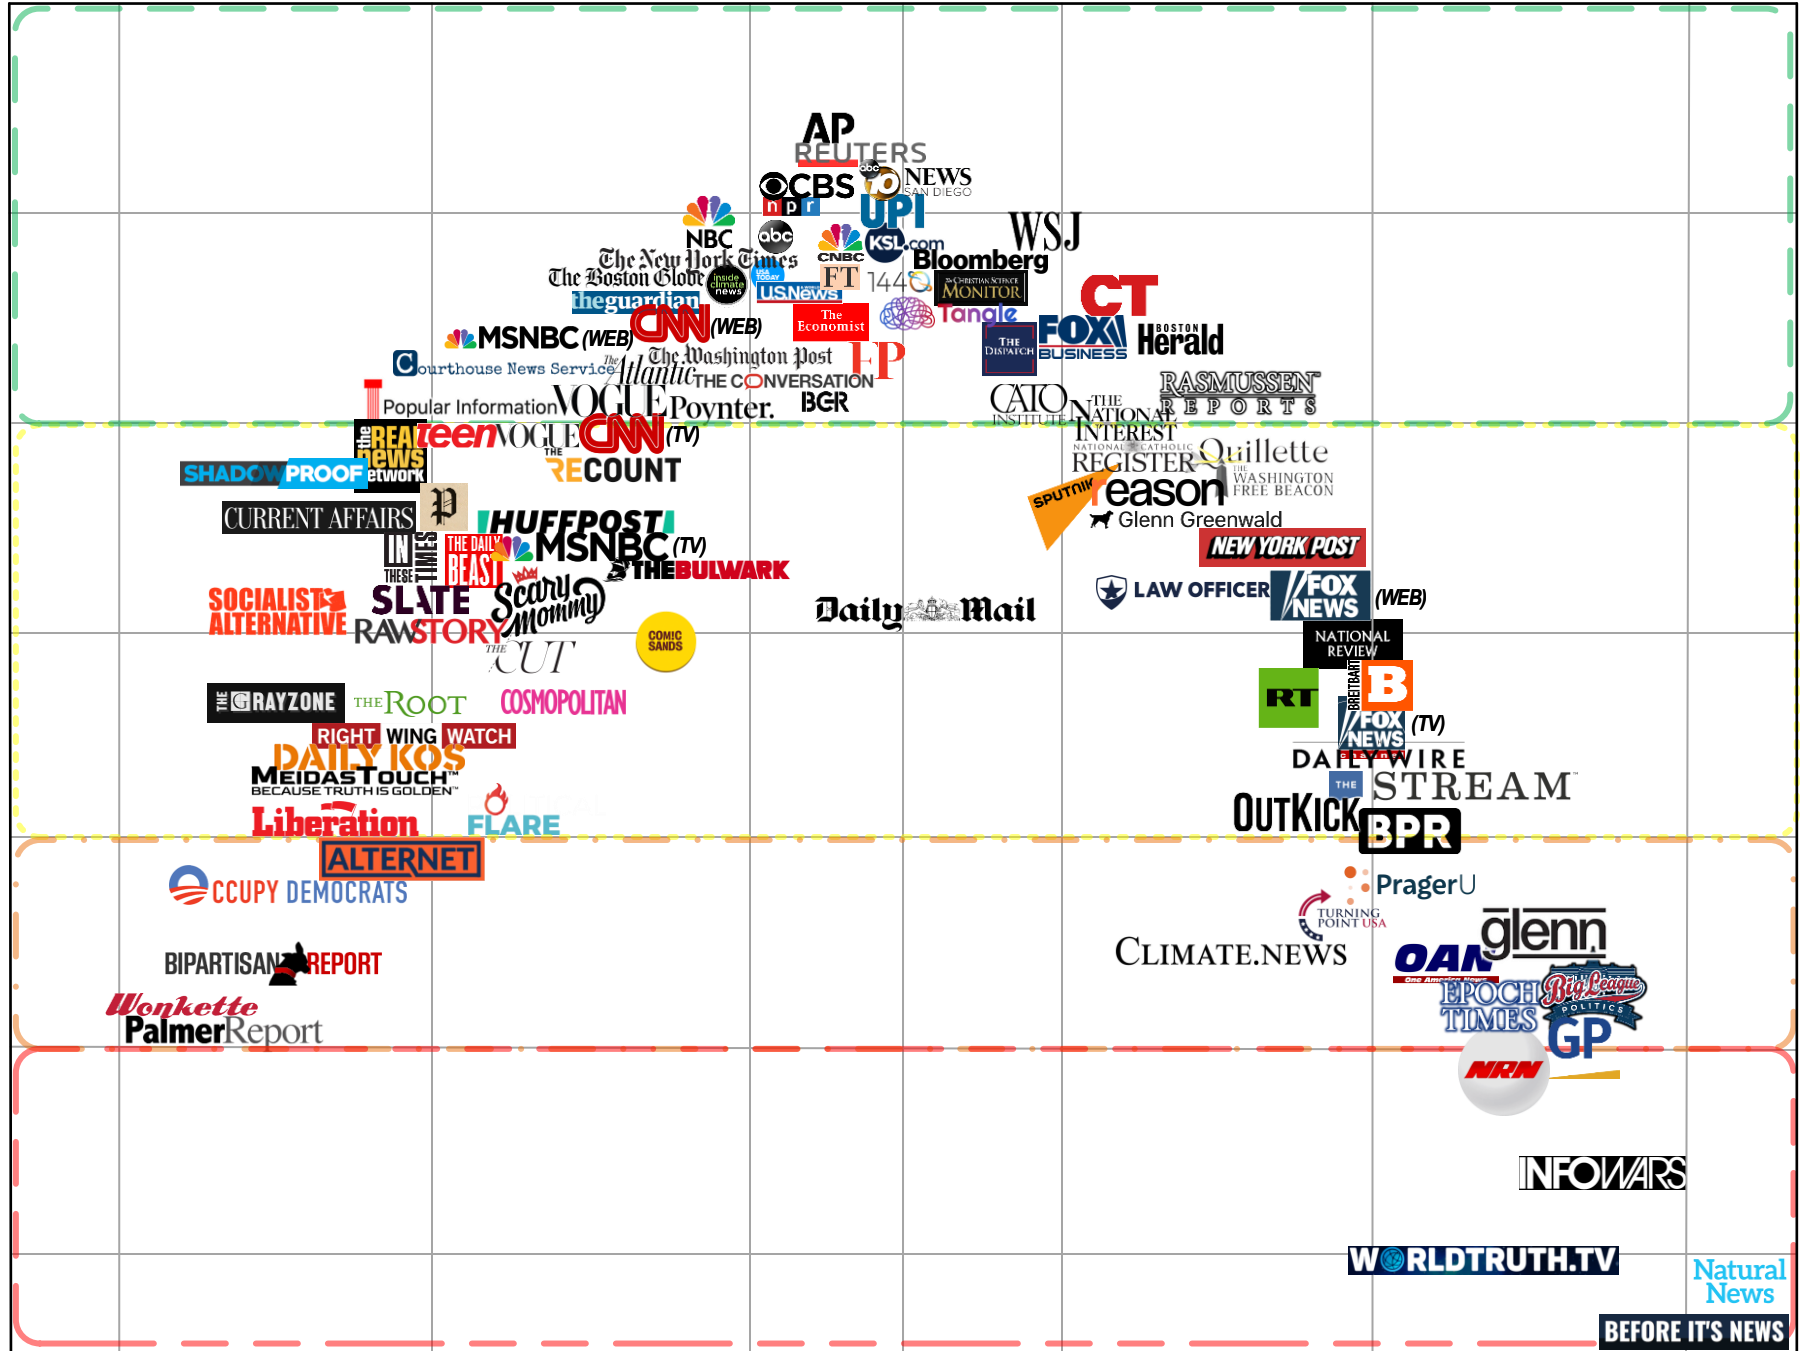

The Media Bias Chart®

Interactive version with more sources at adfontesmedia.com

Version 7.1 May 2021 Edition

Most Extreme   Hyper-Partisan Left   Skews Left   Middle   Skews Right   Hyper-Partisan Right   Most Extreme

Fact Reporting

Mostly Analysis OR Mix of Fact Reporting and Analysis

Analysis OR High Variation in Reliability

Opinion OR High Variation in Reliability

Selective, Incomplete, Unfair Persuasion, Propaganda, or Other Issues

Contains Misleading Info

Contains Inaccurate/Fabricated Info

MORE

News Value and Reliability

LESS

Licensed Copy
Bias

LEFT

RIGHT