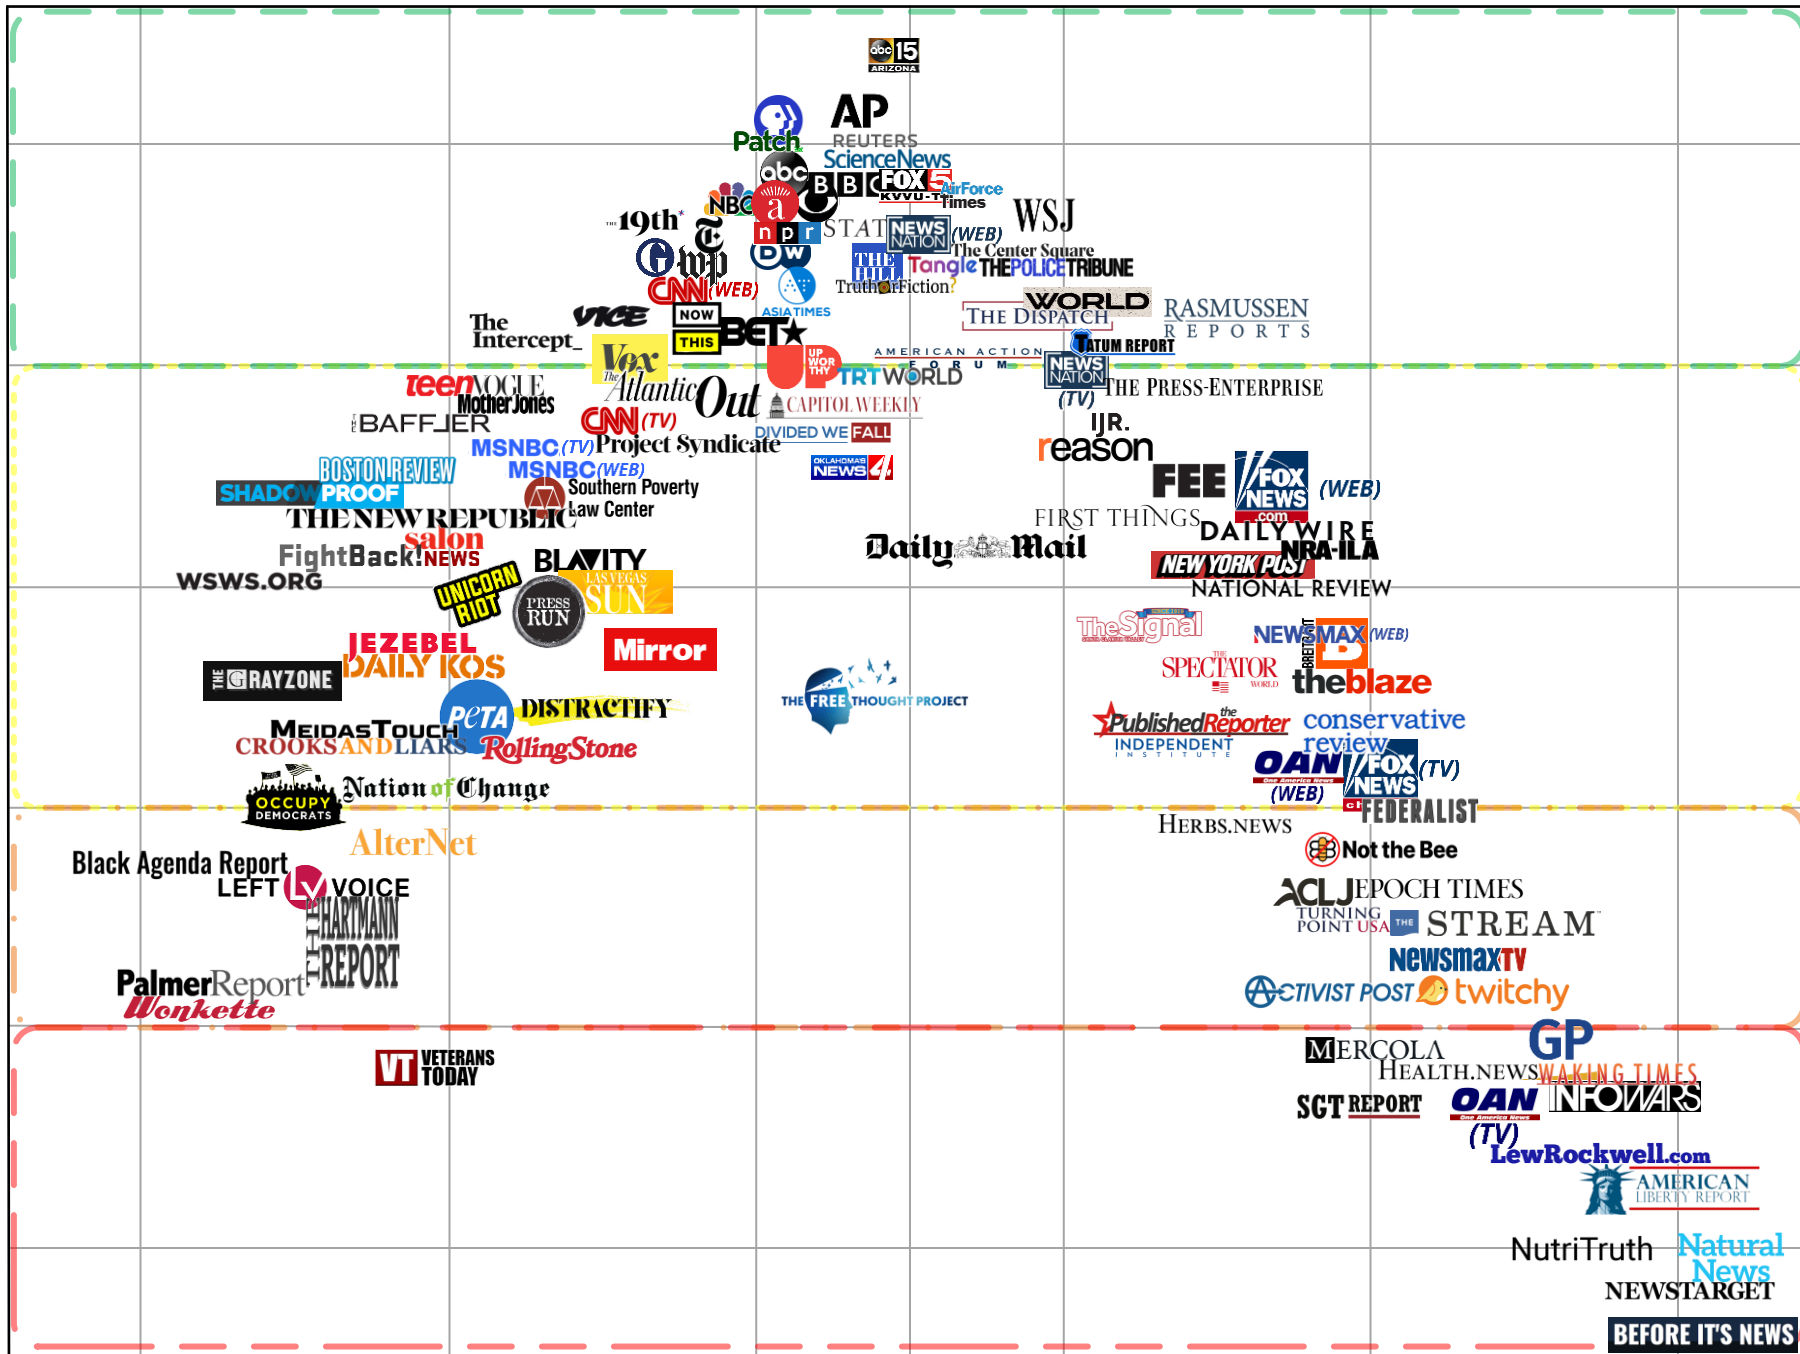

The Media Bias Chart®

Version 9.0 April 2022 Edition

Most Extreme

Hyper-Partisan Left

Skews Left

Middle

Skews Right

Hyper-Partisan Right

Most Extreme

Fact Reporting

Mostly Analysis OR Mix of Fact Reporting and Analysis

Analysis OR High Variation in Reliability

Opinion OR High Variation in Reliability

Selective, Incomplete, Unfair Persuasion, Propaganda, or Other Issues

Contains Misleading Info

Contains Inaccurate/Fabricated Info

MORE

News Value and Reliability

LESS

Licensed Copy
Bias

LEFT

RIGHT