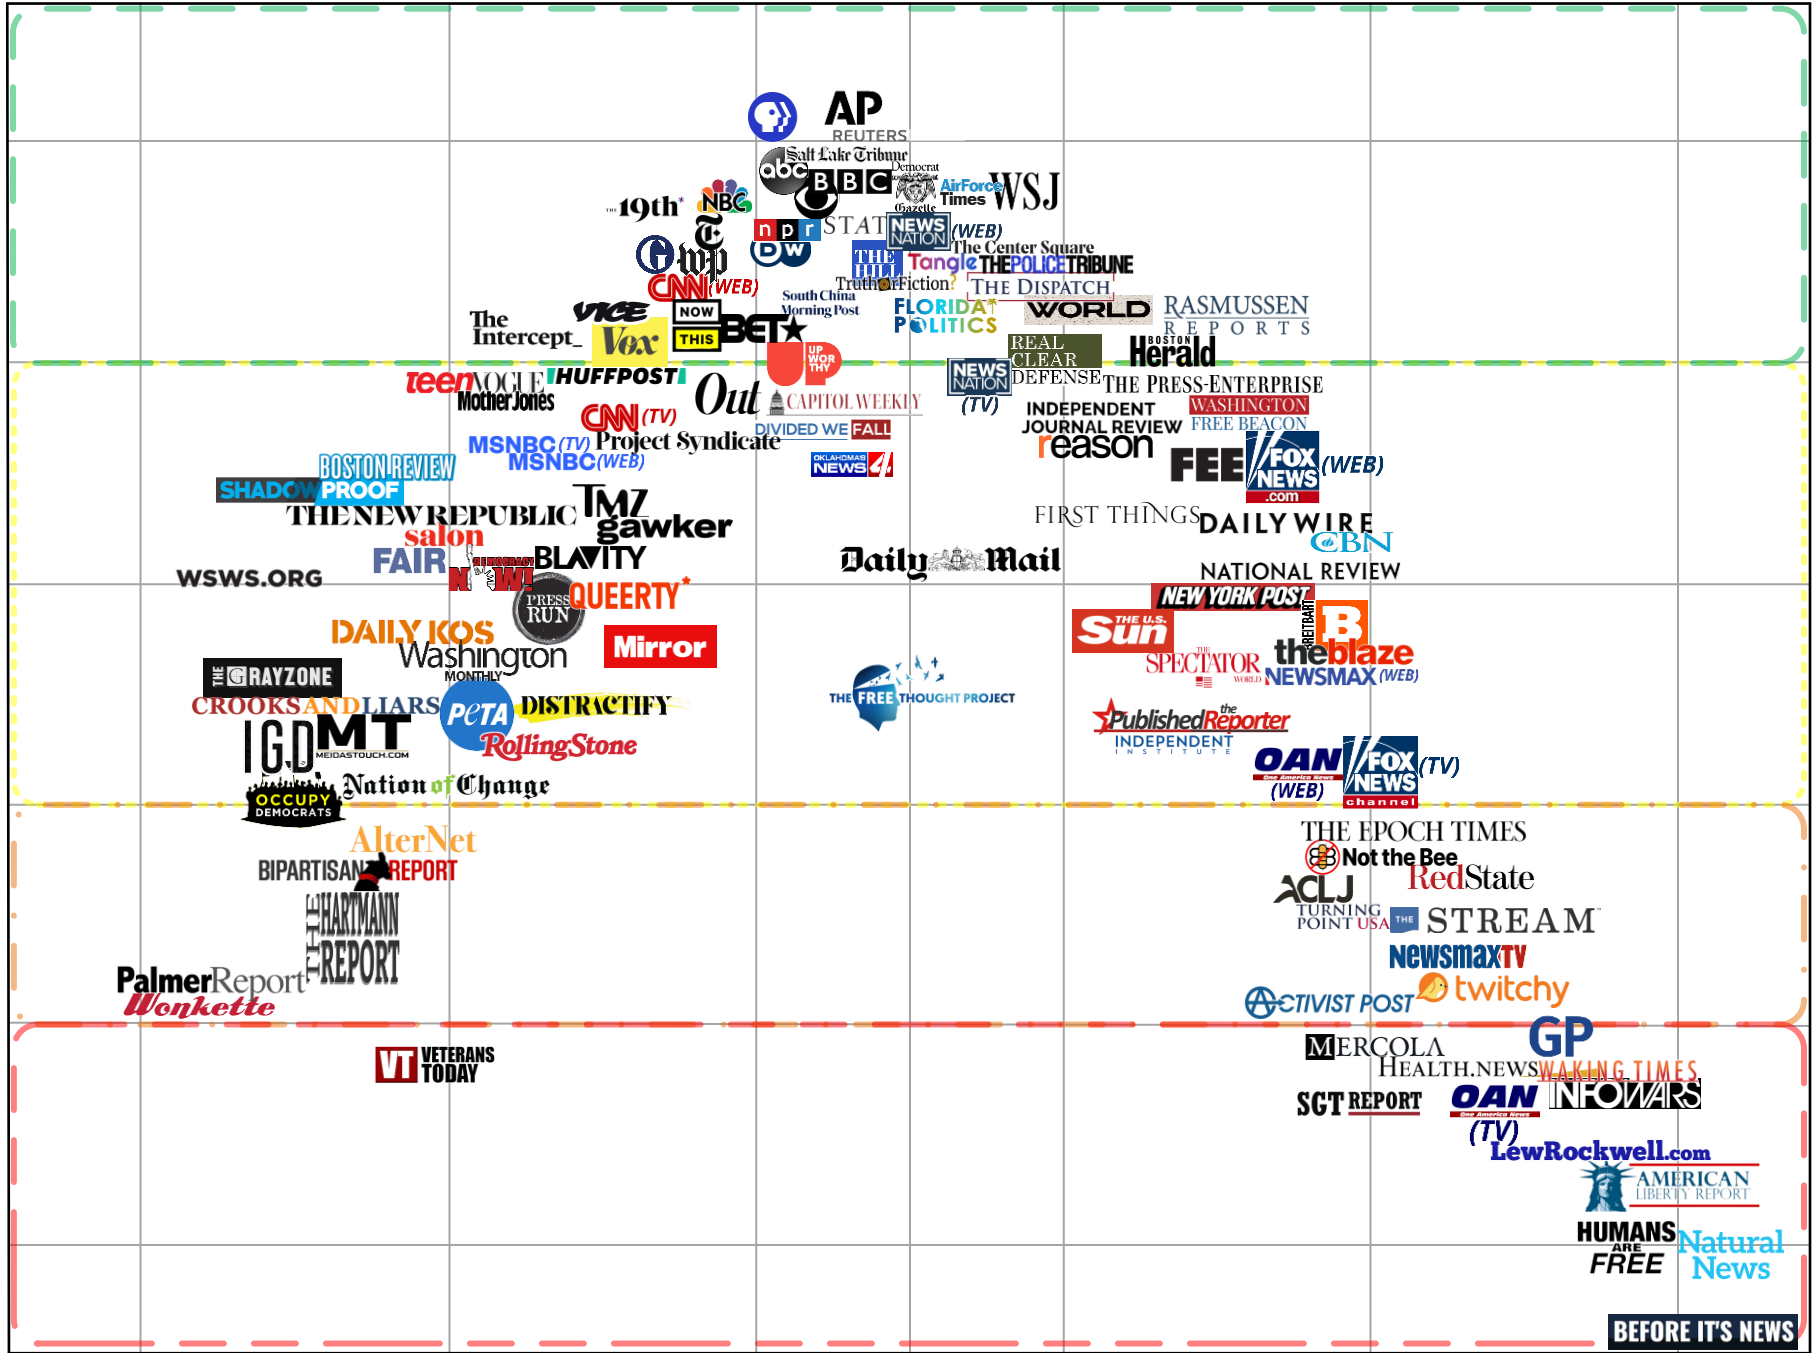

The Media Bias Chart ®

Version 9.0 February 2022 Edition

Most Extreme

Hyper-Partisan Left

Skews Left

Middle

Skews Right

Hyper-Partisan Right

Most Extreme

Fact Reporting

Mostly Analysis OR Mix of Fact Reporting and Analysis

Analysis OR High Variation in Reliability

Opinion OR High Variation in Reliability

Selective, Incomplete, Unfair Persuasion, Propaganda, or Other Issues

Contains Misleading Info

Contains Inaccurate/ Fabricated Info

MORE
News Value and Reliability
LESS

LEFT

Licensed Copy
Bias

RIGHT