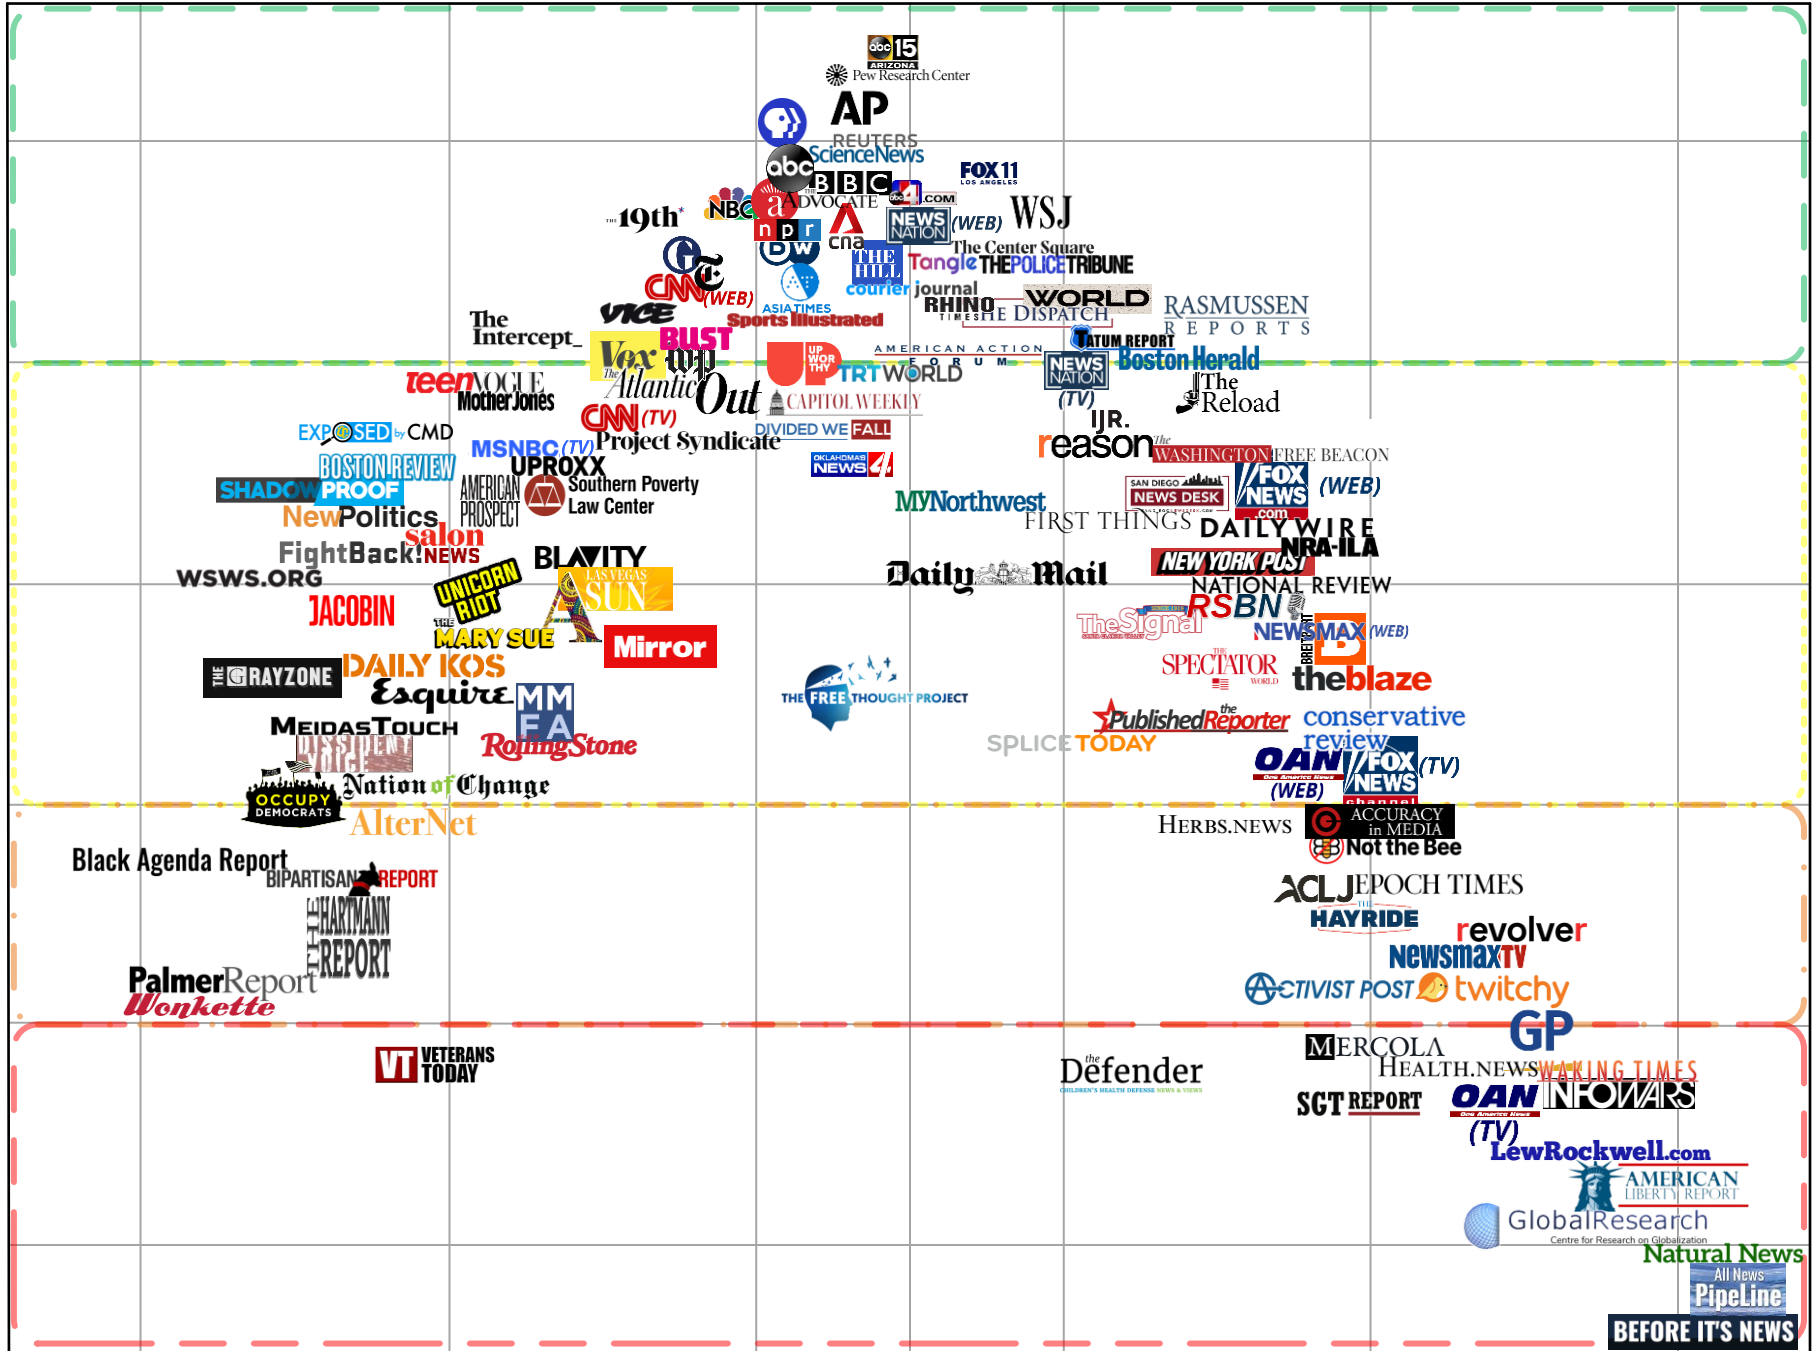

The Media Bias Chart®

Version 9.0 July 2022 Edition

Most Extreme

Hyper-Partisan Left

Skews Left

Middle

Skews Right

Hyper-Partisan Right

Most Extreme

Fact Reporting

Mostly Analysis OR Mix of Fact Reporting and Analysis

Analysis OR High Variation in Reliability

Opinion OR High Variation in Reliability

Selective, Incomplete, Unfair Persuasion, Propaganda, or Other Issues

Contains Misleading Info

Contains Inaccurate/Fabricated Info

MORE
News Value and Reliability
LESS

← LEFT

Licensed Copy
Bias

RIGHT →