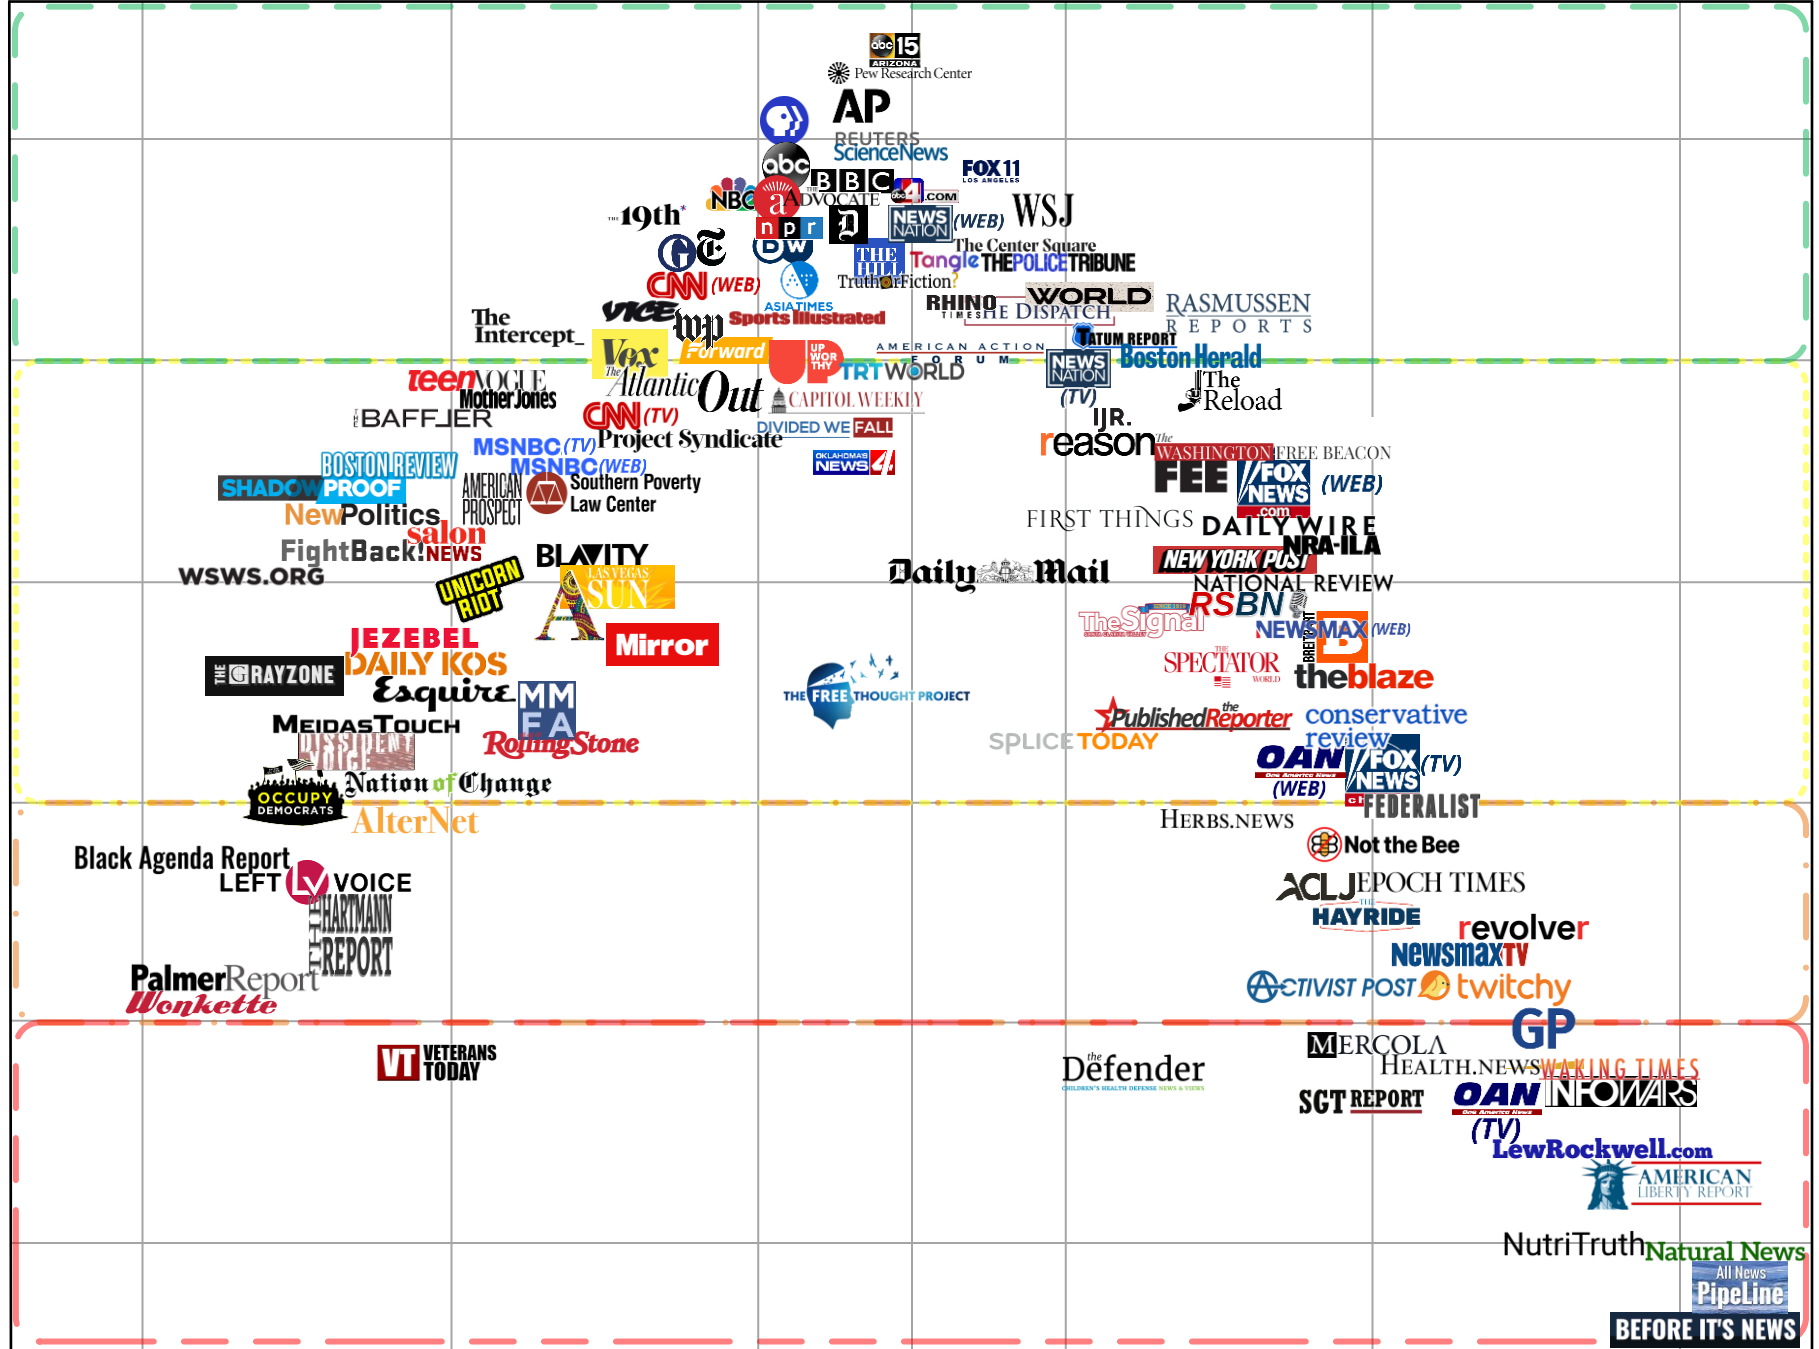

The Media Bias Chart ®

Version 9.0 June 2022 Edition

Most Extreme

Hyper-Partisan Left

Skews Left

Middle

Skews Right

Hyper-Partisan Right

Most Extreme

Fact Reporting

Mostly Analysis OR Mix of Fact Reporting and Analysis

Analysis OR High Variation in Reliability

Opinion OR High Variation in Reliability

Selective, Incomplete, Unfair Persuasion, Propaganda, or Other Issues

Contains Misleading Info

Contains Inaccurate/ Fabricated Info

MORE

News Value and Reliability

LESS

LEFT

Licensed Copy
Bias

RIGHT