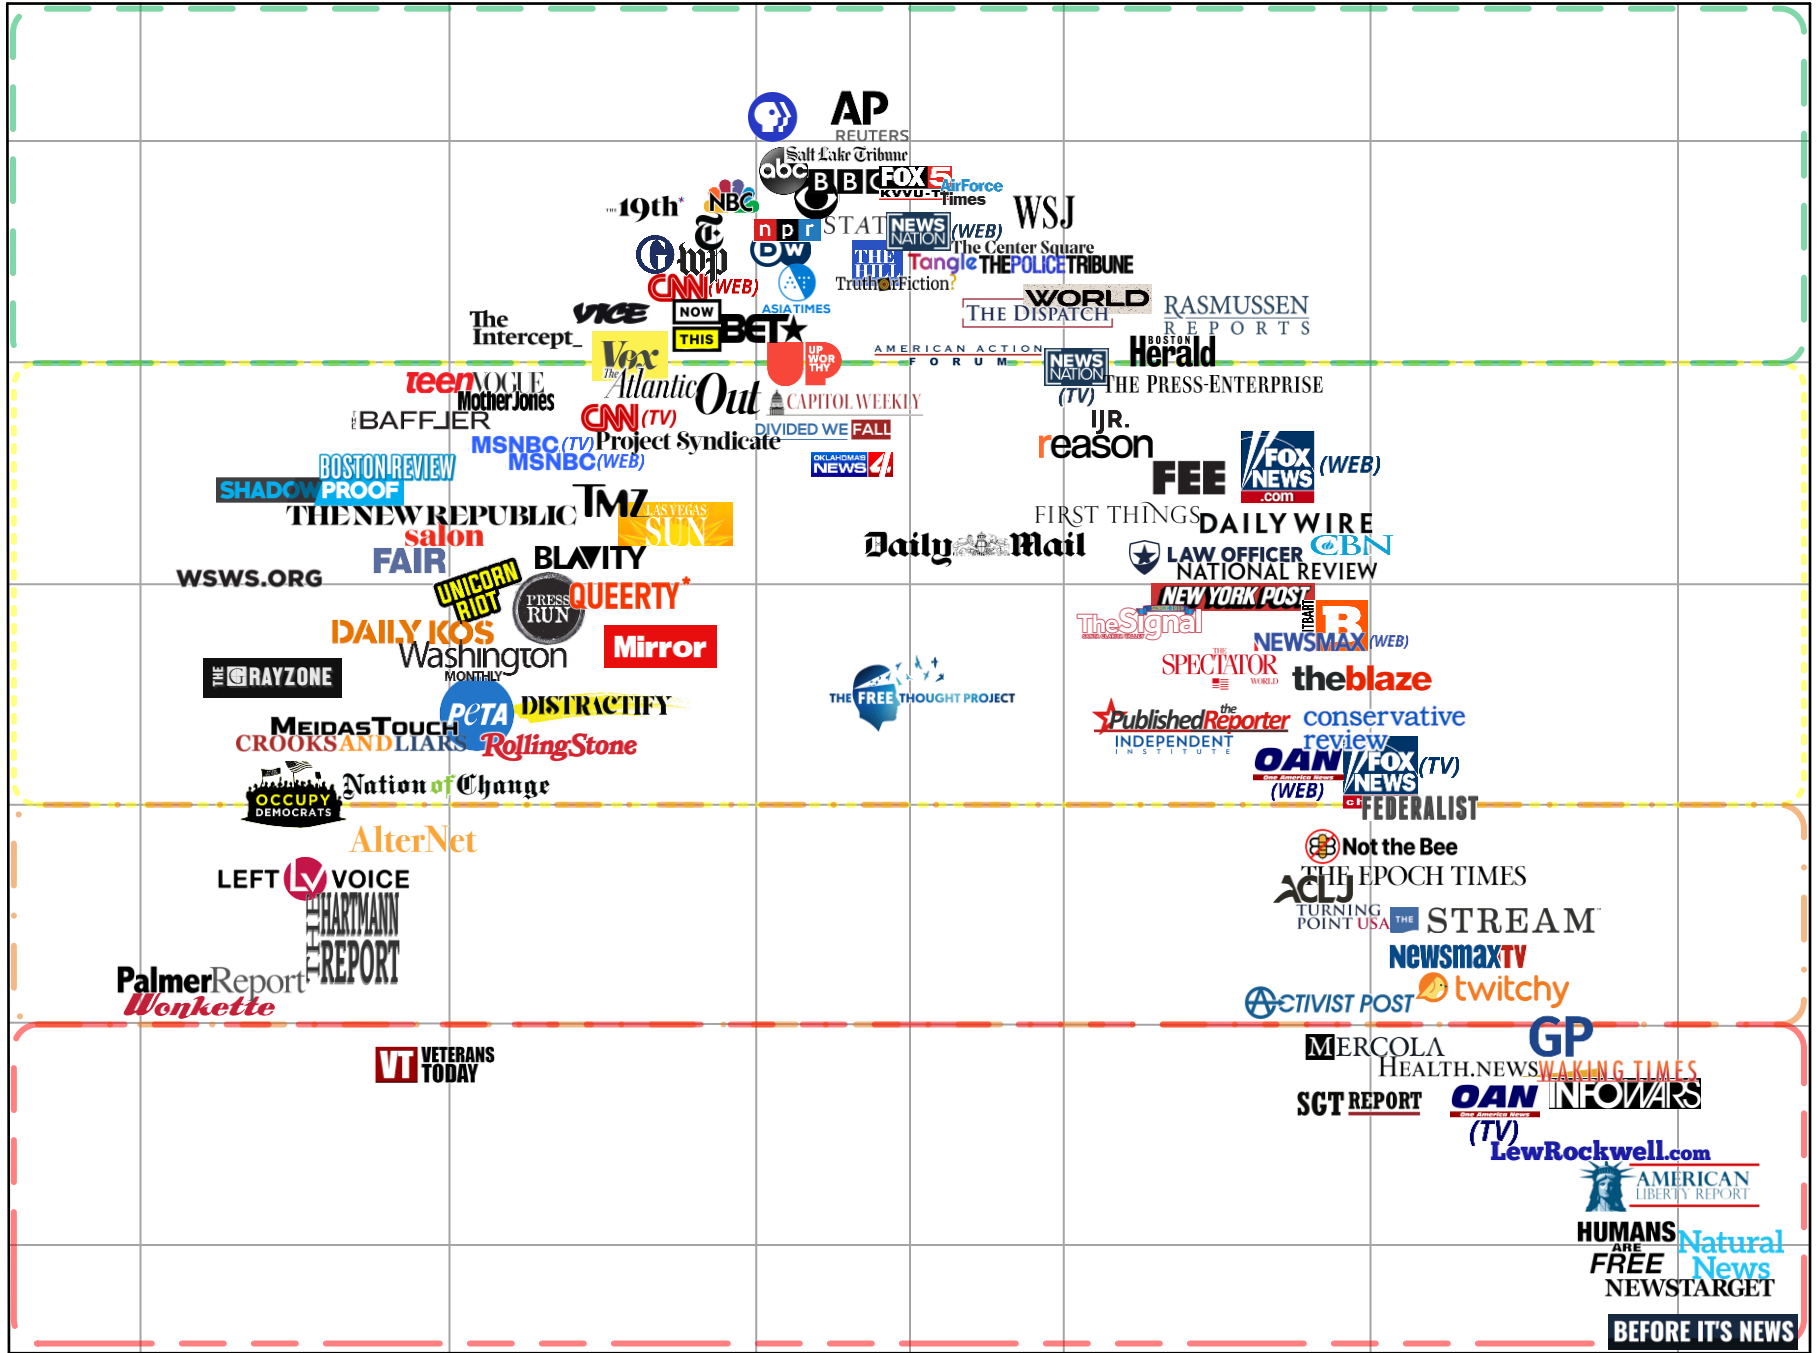

The Media Bias Chart ®

Version 9.0 March 2022 Edition

Most Extreme

Hyper-Partisan Left

Skews Left

Middle

Skews Right

Hyper-Partisan Right

Most Extreme

Fact Reporting

Mostly Analysis OR Mix of Fact Reporting and Analysis

Analysis OR High Variation in Reliability

Opinion OR High Variation in Reliability

Selective, Incomplete, Unfair Persuasion, Propaganda, or Other Issues

Contains Misleading Info

Contains Inaccurate/ Fabricated Info

MORE

News Value and Reliability

LESS

← LEFT Licensed Copy Bias RIGHT →