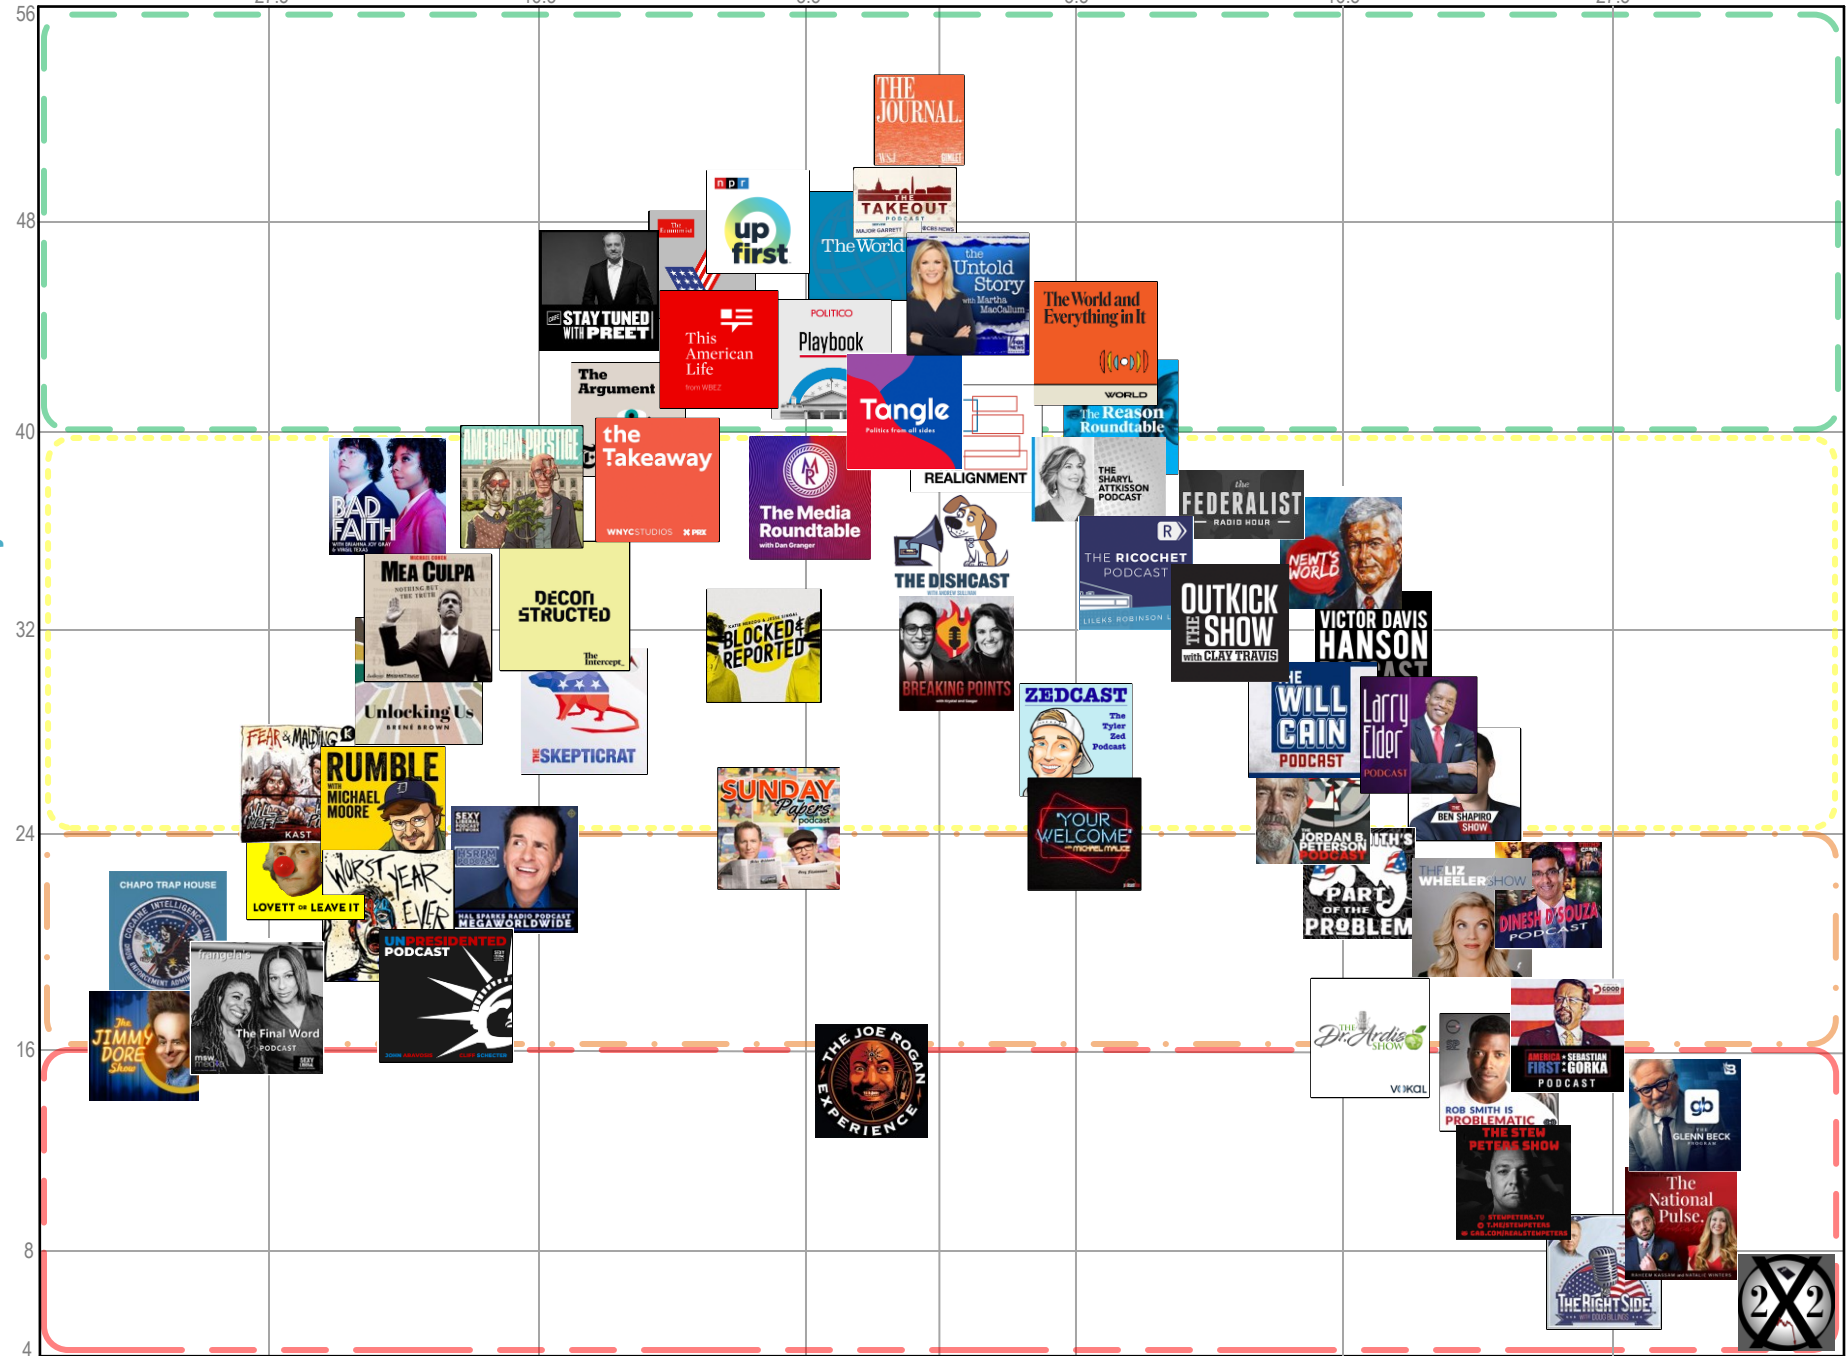

The Media Bias Chart®

Podcast Edition April 2022

ad fontes media

Most Extreme Left

Hyper-Partisan Left

Skews Left

Middle

Skews Right

Hyper-Partisan Right

Most Extreme Right

Fact Reporting

Mostly Analysis
OR Mix of Fact
Reporting and
Analysis

Analysis OR
High Variation
in Reliability

Opinion OR
High Variation in
Reliability

Selective,
Incomplete, Unfair
Persuasion,
Propaganda, or
Other Issues

Contains
Misleading Info

Contains
Inaccurate/
Fabricated Info

MORE

News Value and Reliability

LESS

LEFT

Licensed Copy
Bias

RIGHT