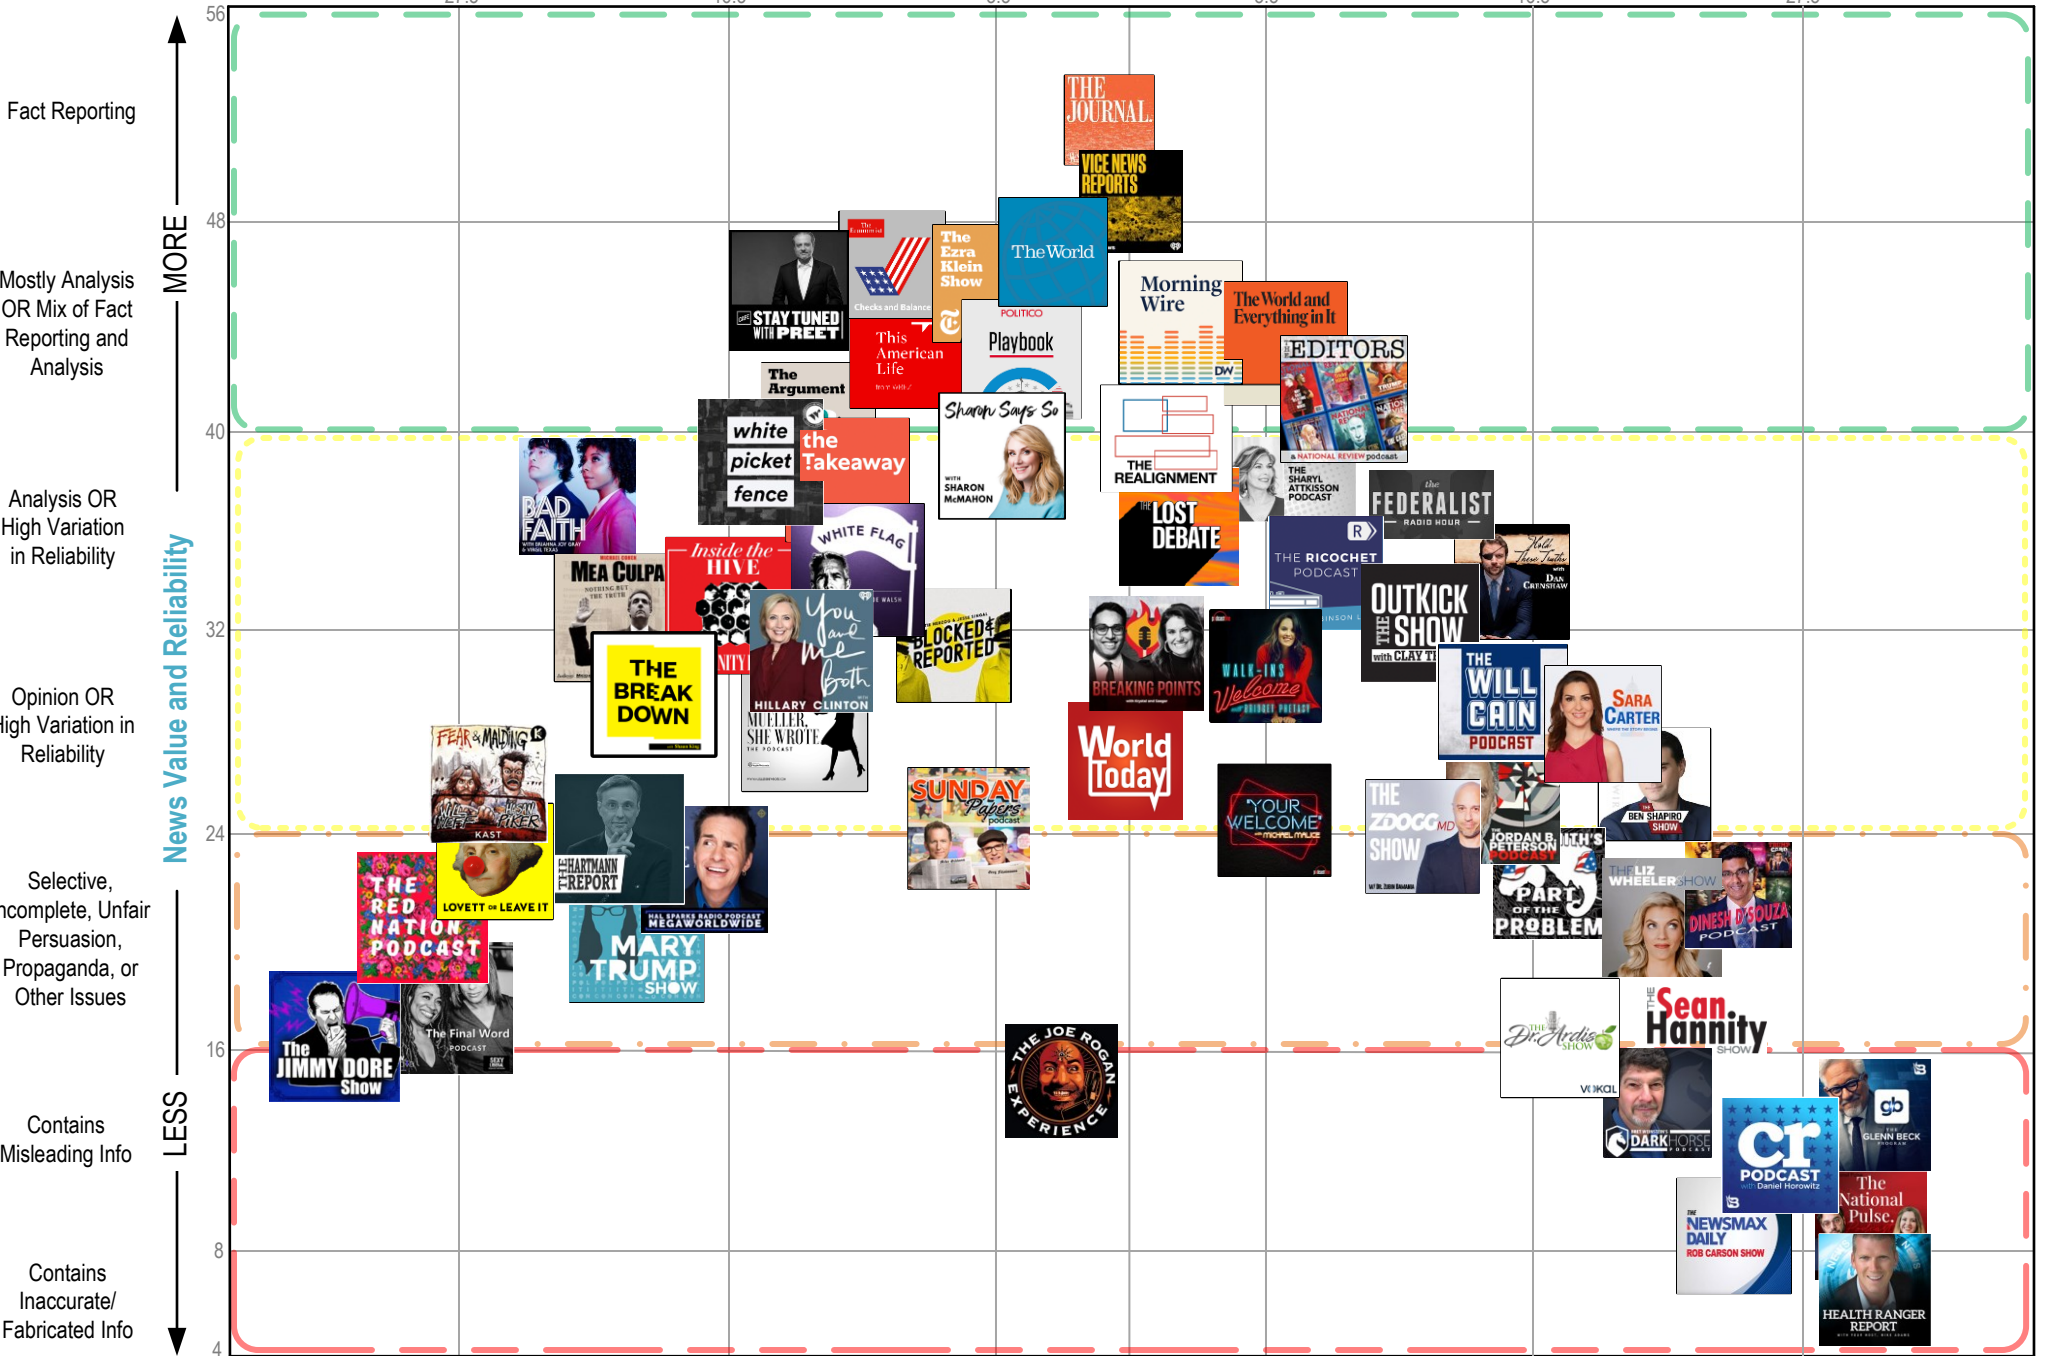

The Media Bias Chart®

Podcast Edition July 2022

ad fontes media

Most Extreme Left -27.5 Hyper-Partisan Left -16.5 Skews Left -5.5 Middle 5.5 Skews Right 16.5 Hyper-Partisan Right 27.5 Most Extreme Right

← LEFT Bias RIGHT →