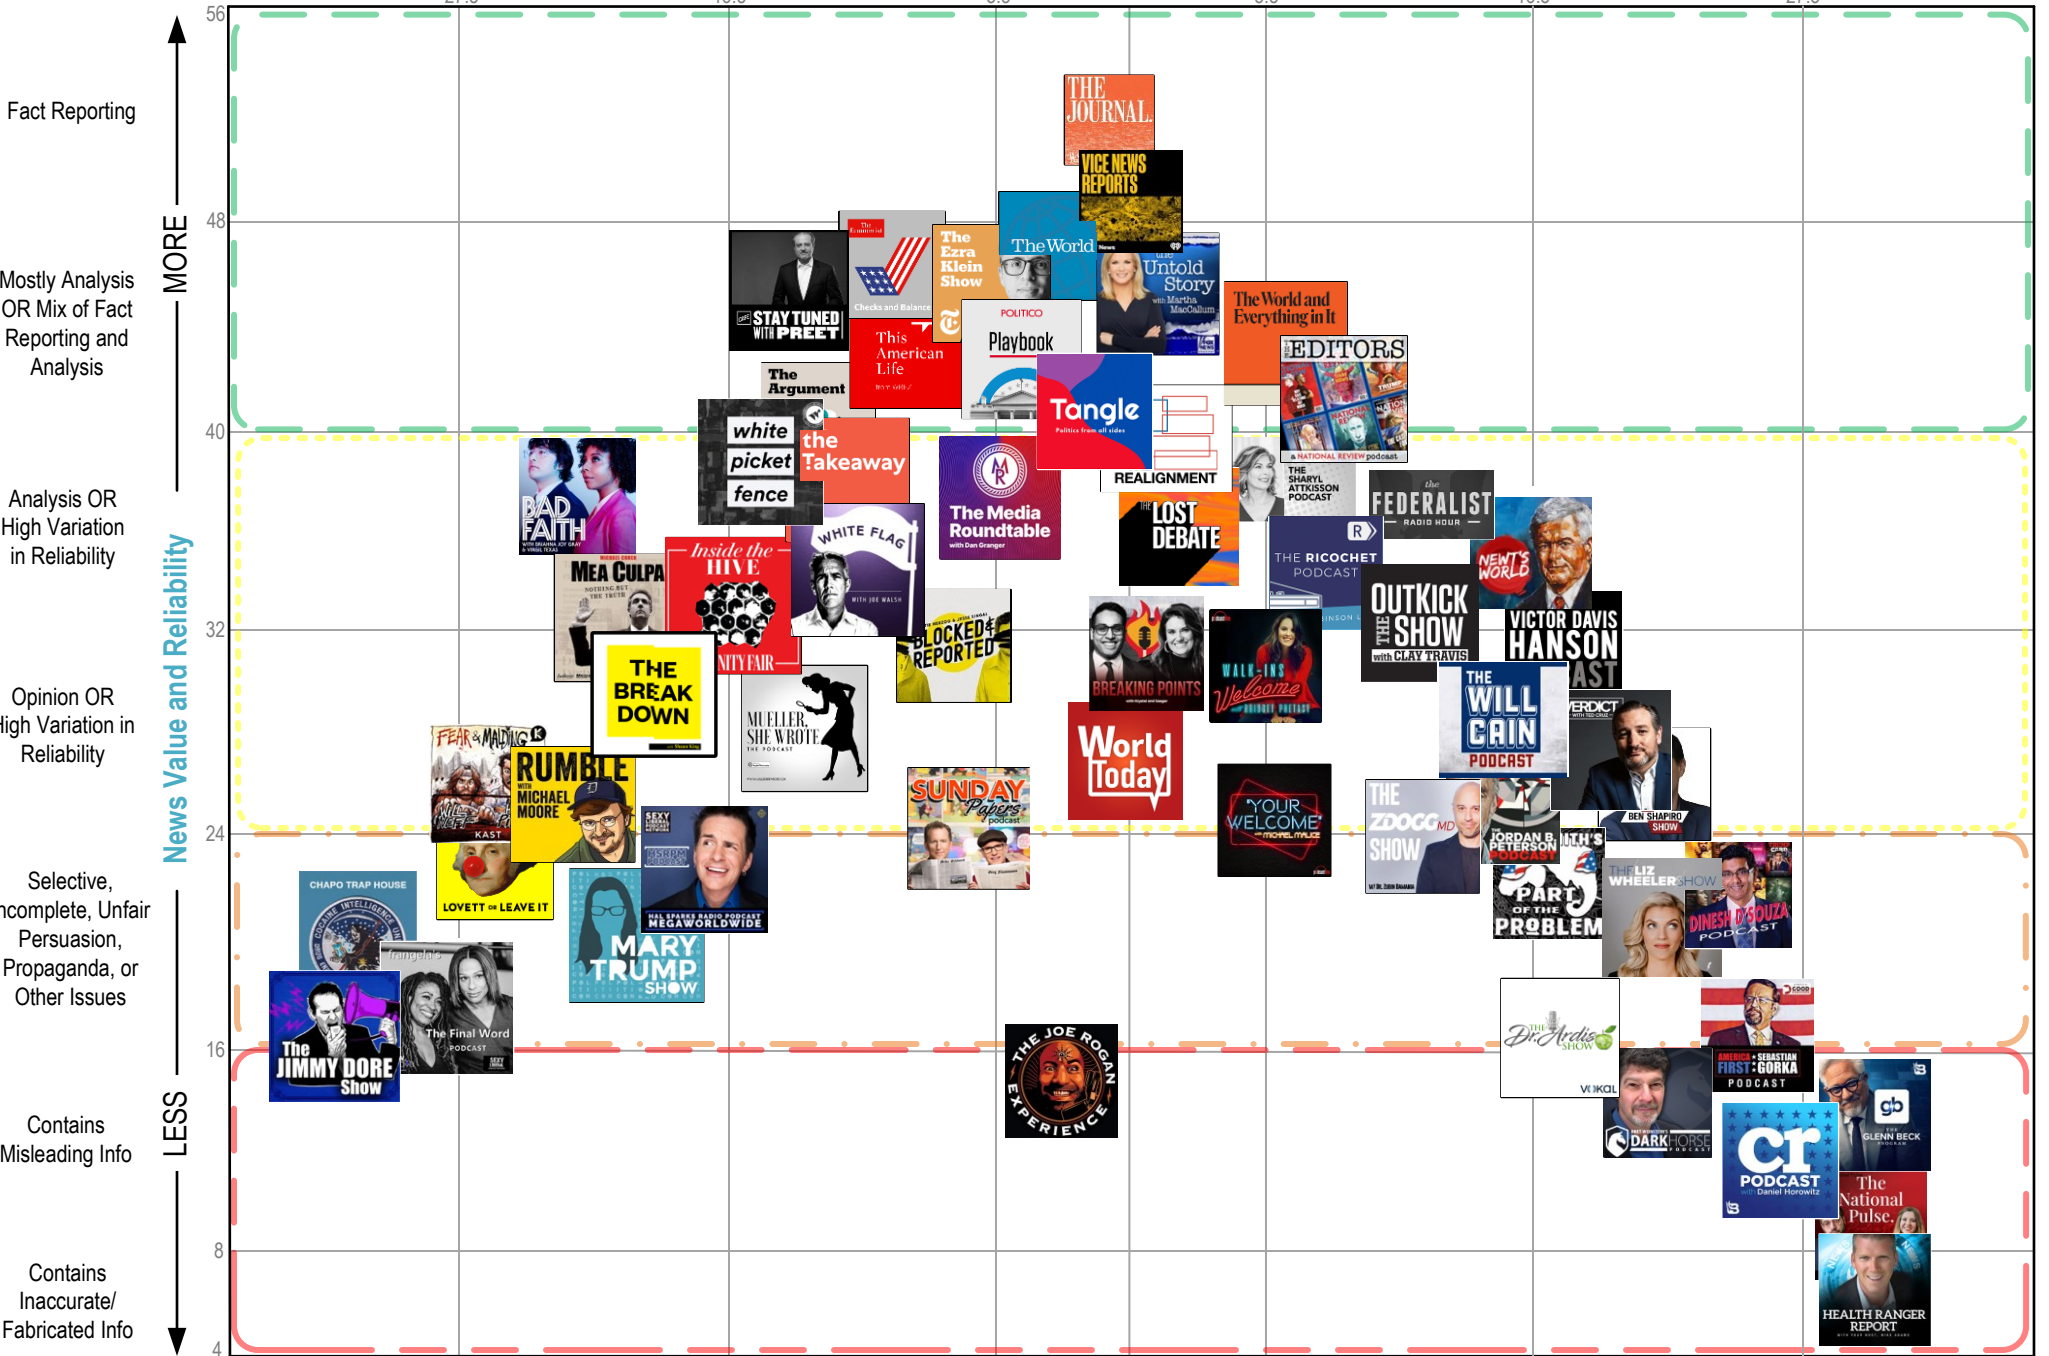

The Media Bias Chart®

Podcast Edition June 2022

ad fontes media

Most Extreme Left -27.5 Hyper-Partisan Left -16.5 Skews Left -5.5 Middle 5.5 Skews Right 16.5 Hyper-Partisan Right 27.5 Most Extreme Right

← LEFT Bias RIGHT →