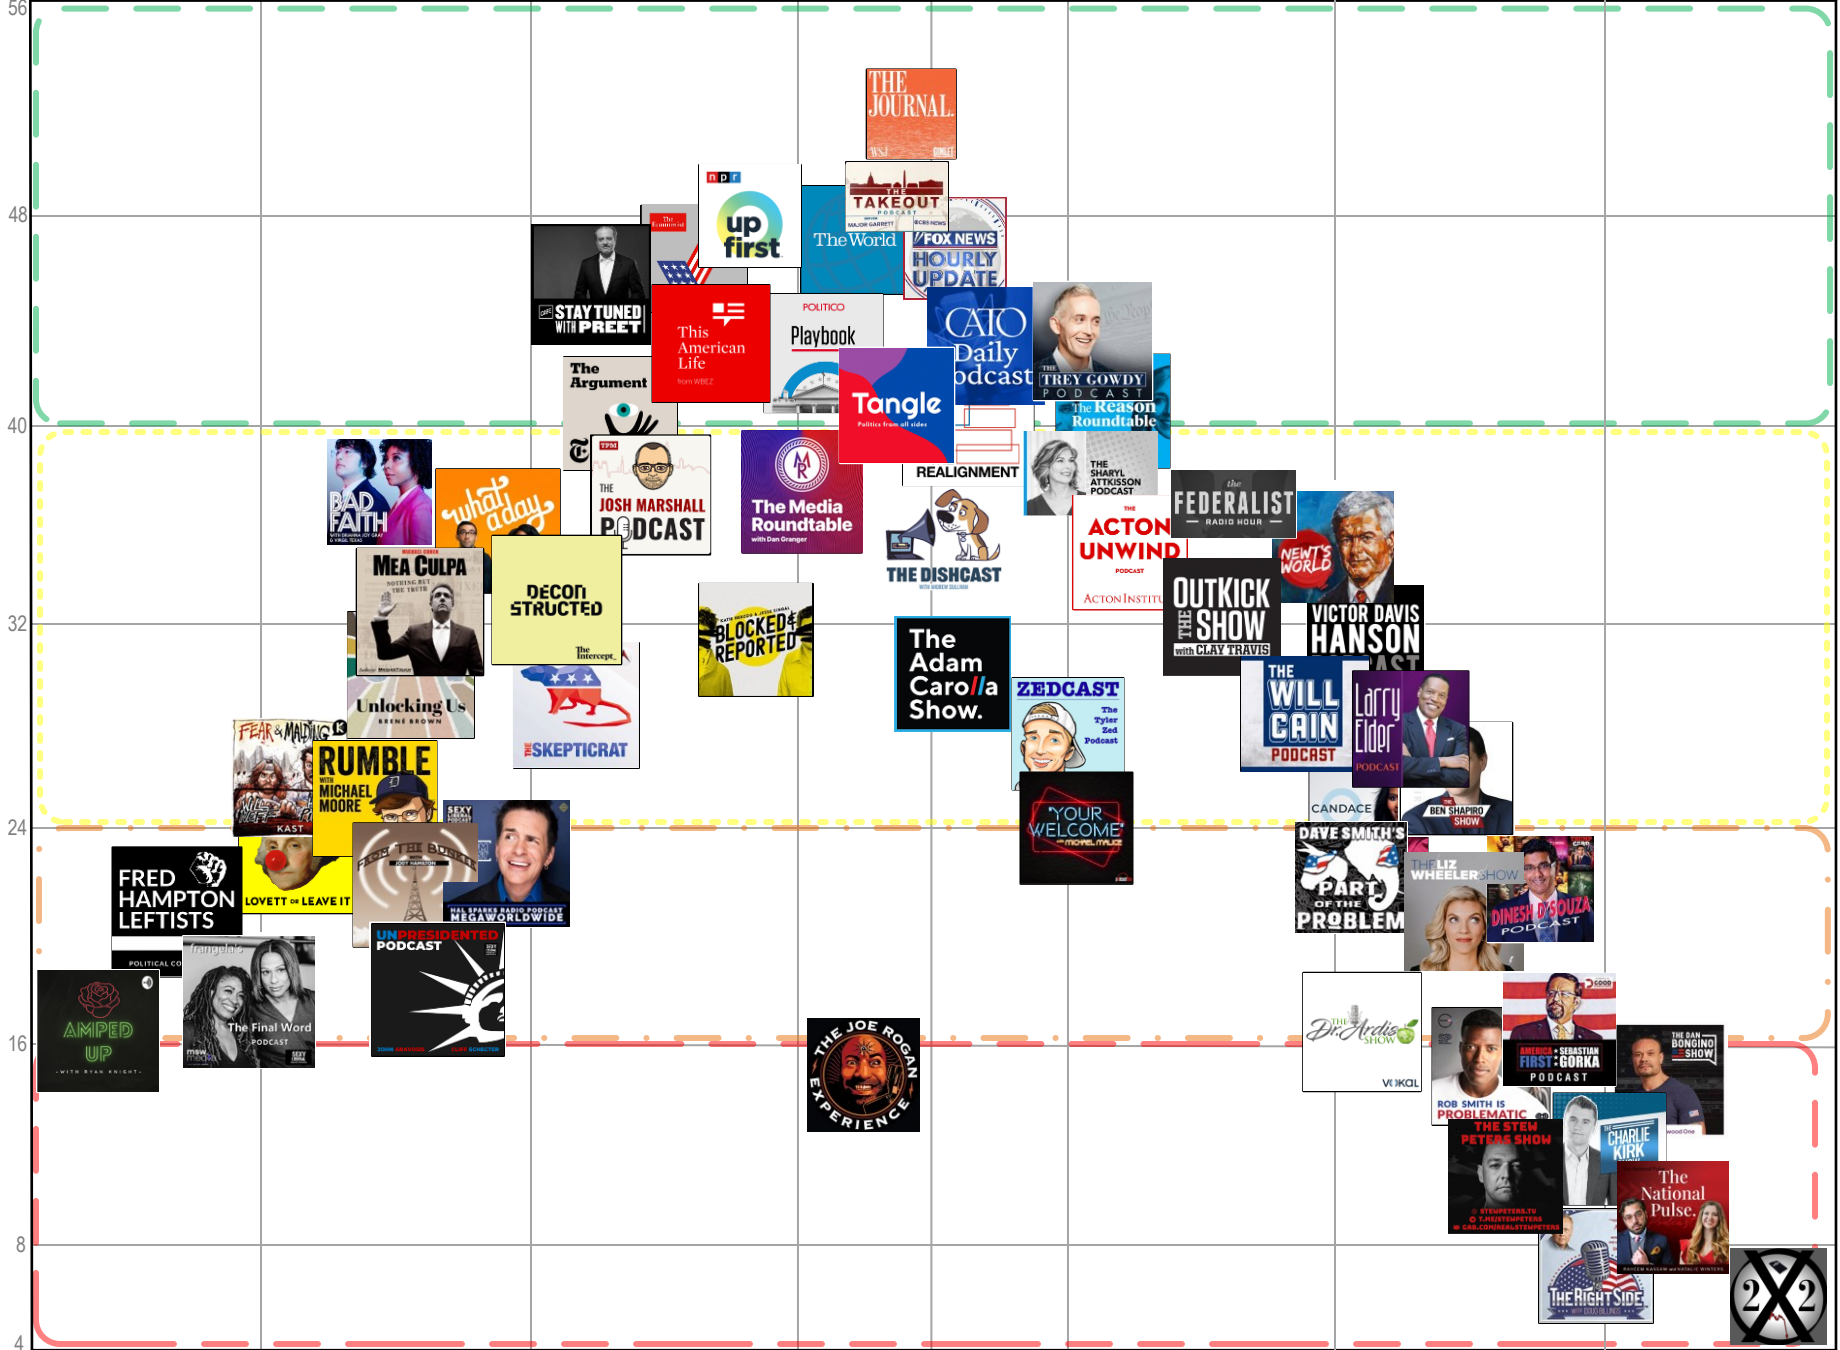

The Media Bias Chart®

Podcast Edition March 2022

ad fontes media

Most Extreme Left

Hyper-Partisan Left

Skews Left

Middle

Skews Right

Hyper-Partisan Right

Most Extreme Right

Fact Reporting

Mostly Analysis
OR Mix of Fact
Reporting and
Analysis

Analysis OR
High Variation
in Reliability

Opinion OR
High Variation in
Reliability

Selective,
Incomplete, Unfair
Persuasion,
Propaganda, or
Other Issues

Contains
Misleading Info

Contains
Inaccurate/
Fabricated Info

MORE

News Value and Reliability

LESS

LEFT

Licensed Copy
Bias

RIGHT