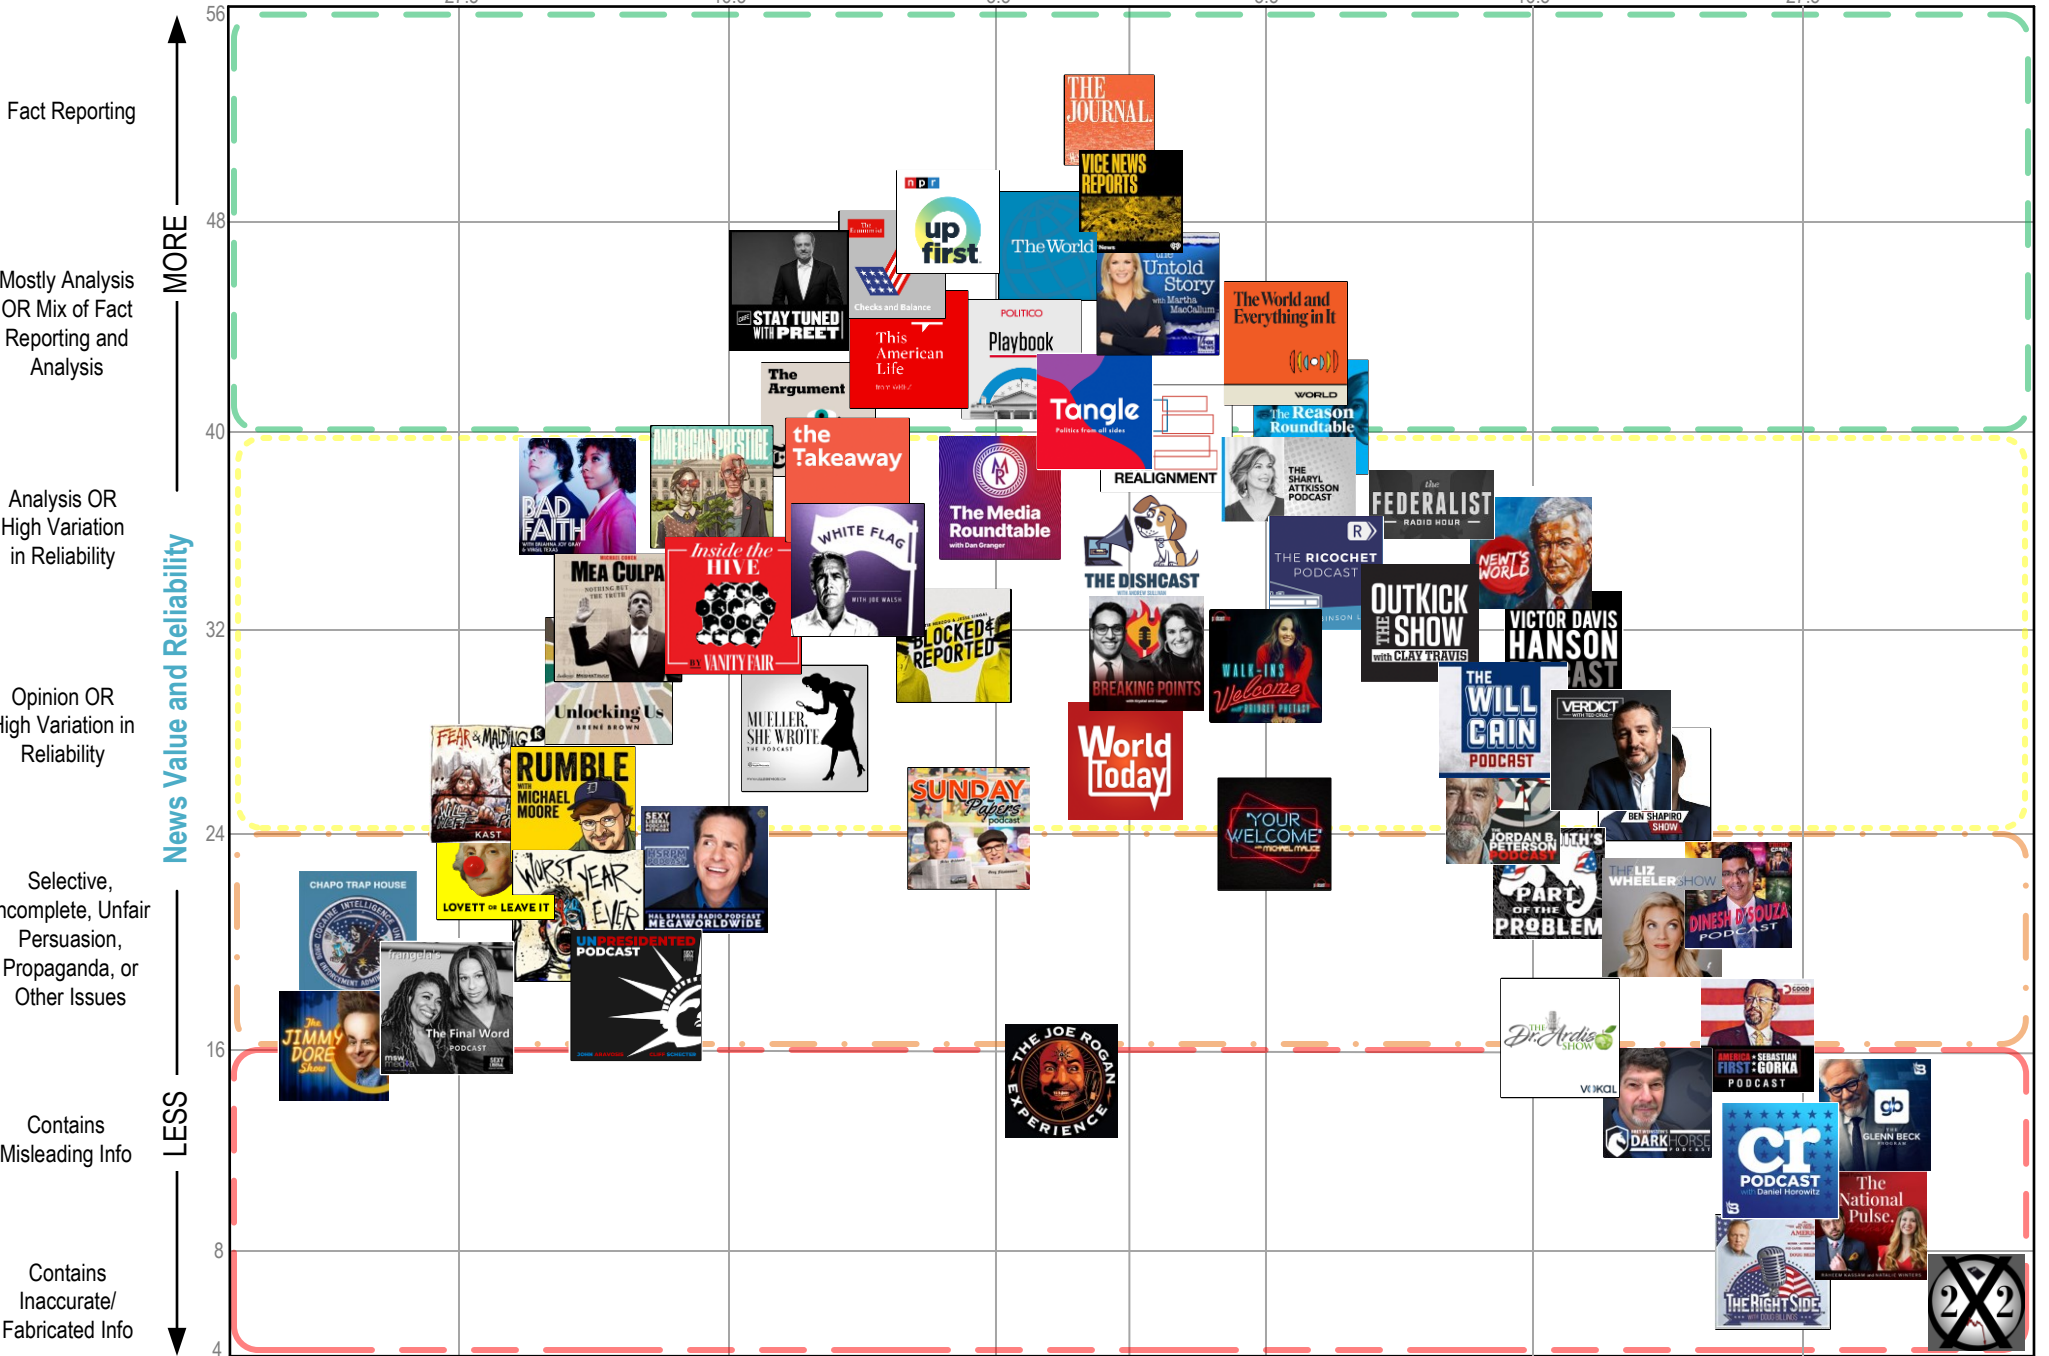

# The Media Bias Chart®

Podcast Edition May 2022

ad fontes media

Most Extreme Left -27.5 Hyper-Partisan Left -16.5 Skews Left -5.5 Middle 5.5 Skews Right 16.5 Hyper-Partisan Right 27.5 Most Extreme Right

← LEFT Bias RIGHT →