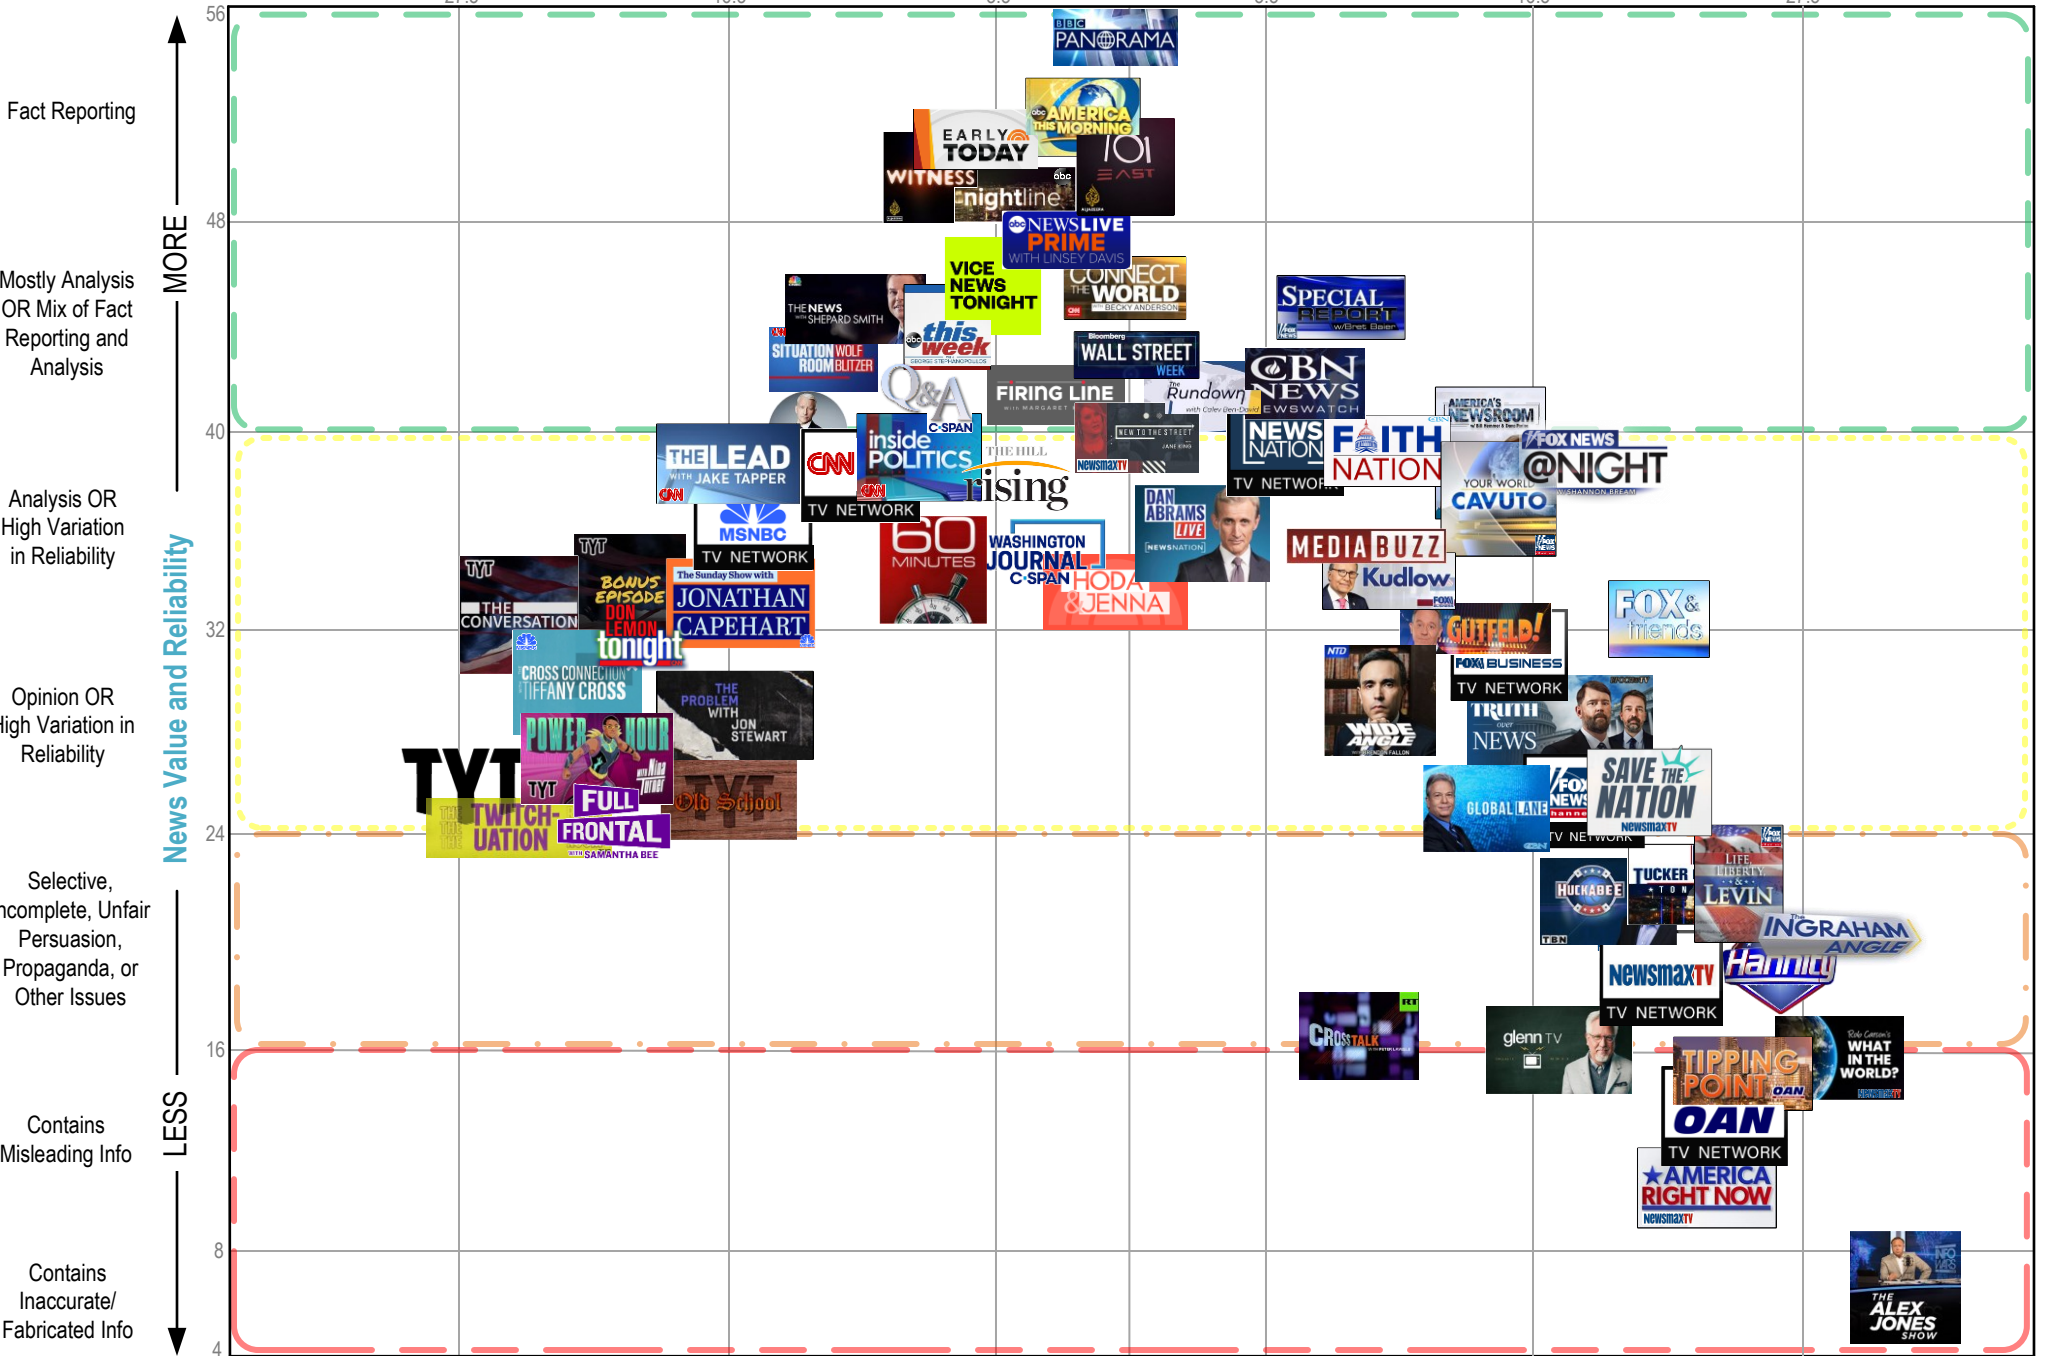

The Media Bias Chart®

TV Edition July 2022

ad fontes media

Most Extreme Left -27.5 Hyper-Partisan Left -16.5 Skews Left -5.5 Middle 5.5 Skews Right 16.5 Hyper-Partisan Right 27.5 Most Extreme Right

← LEFT RIGHT →