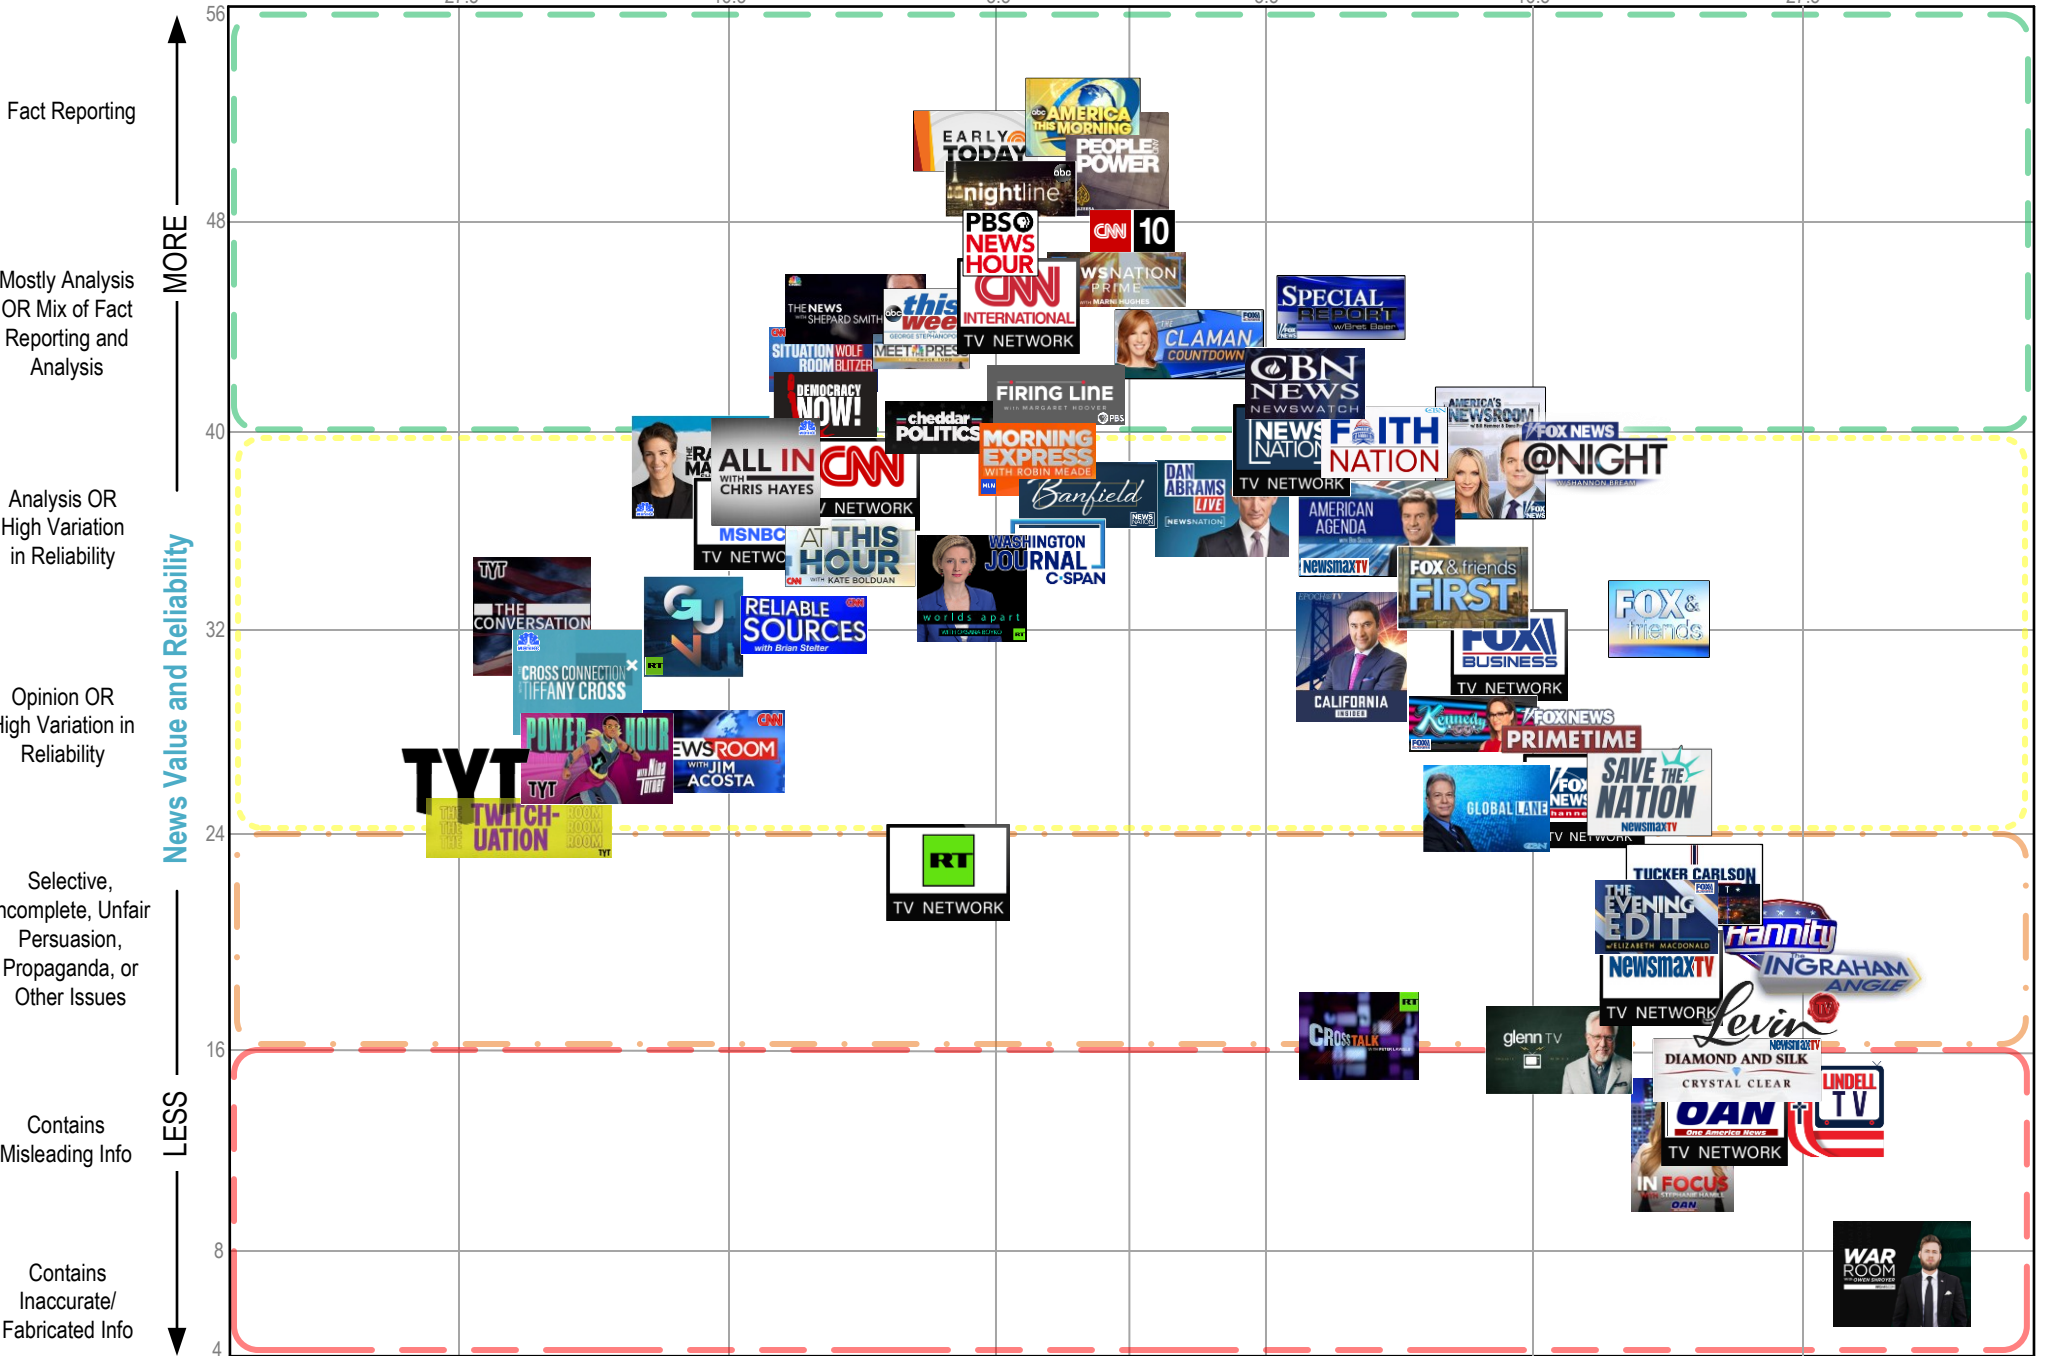

The Media Bias Chart®

TV Edition March 2022

ad fontes media

Most Extreme Left -27.5 Hyper-Partisan Left -16.5 Skews Left -5.5 Middle 5.5 Skews Right 16.5 Hyper-Partisan Right 27.5 Most Extreme Right

Fact Reporting

Mostly Analysis OR Mix of Fact Reporting and Analysis

Analysis OR High Variation in Reliability

Opinion OR High Variation in Reliability

Selective, Incomplete, Unfair Persuasion, Propaganda, or Other Issues