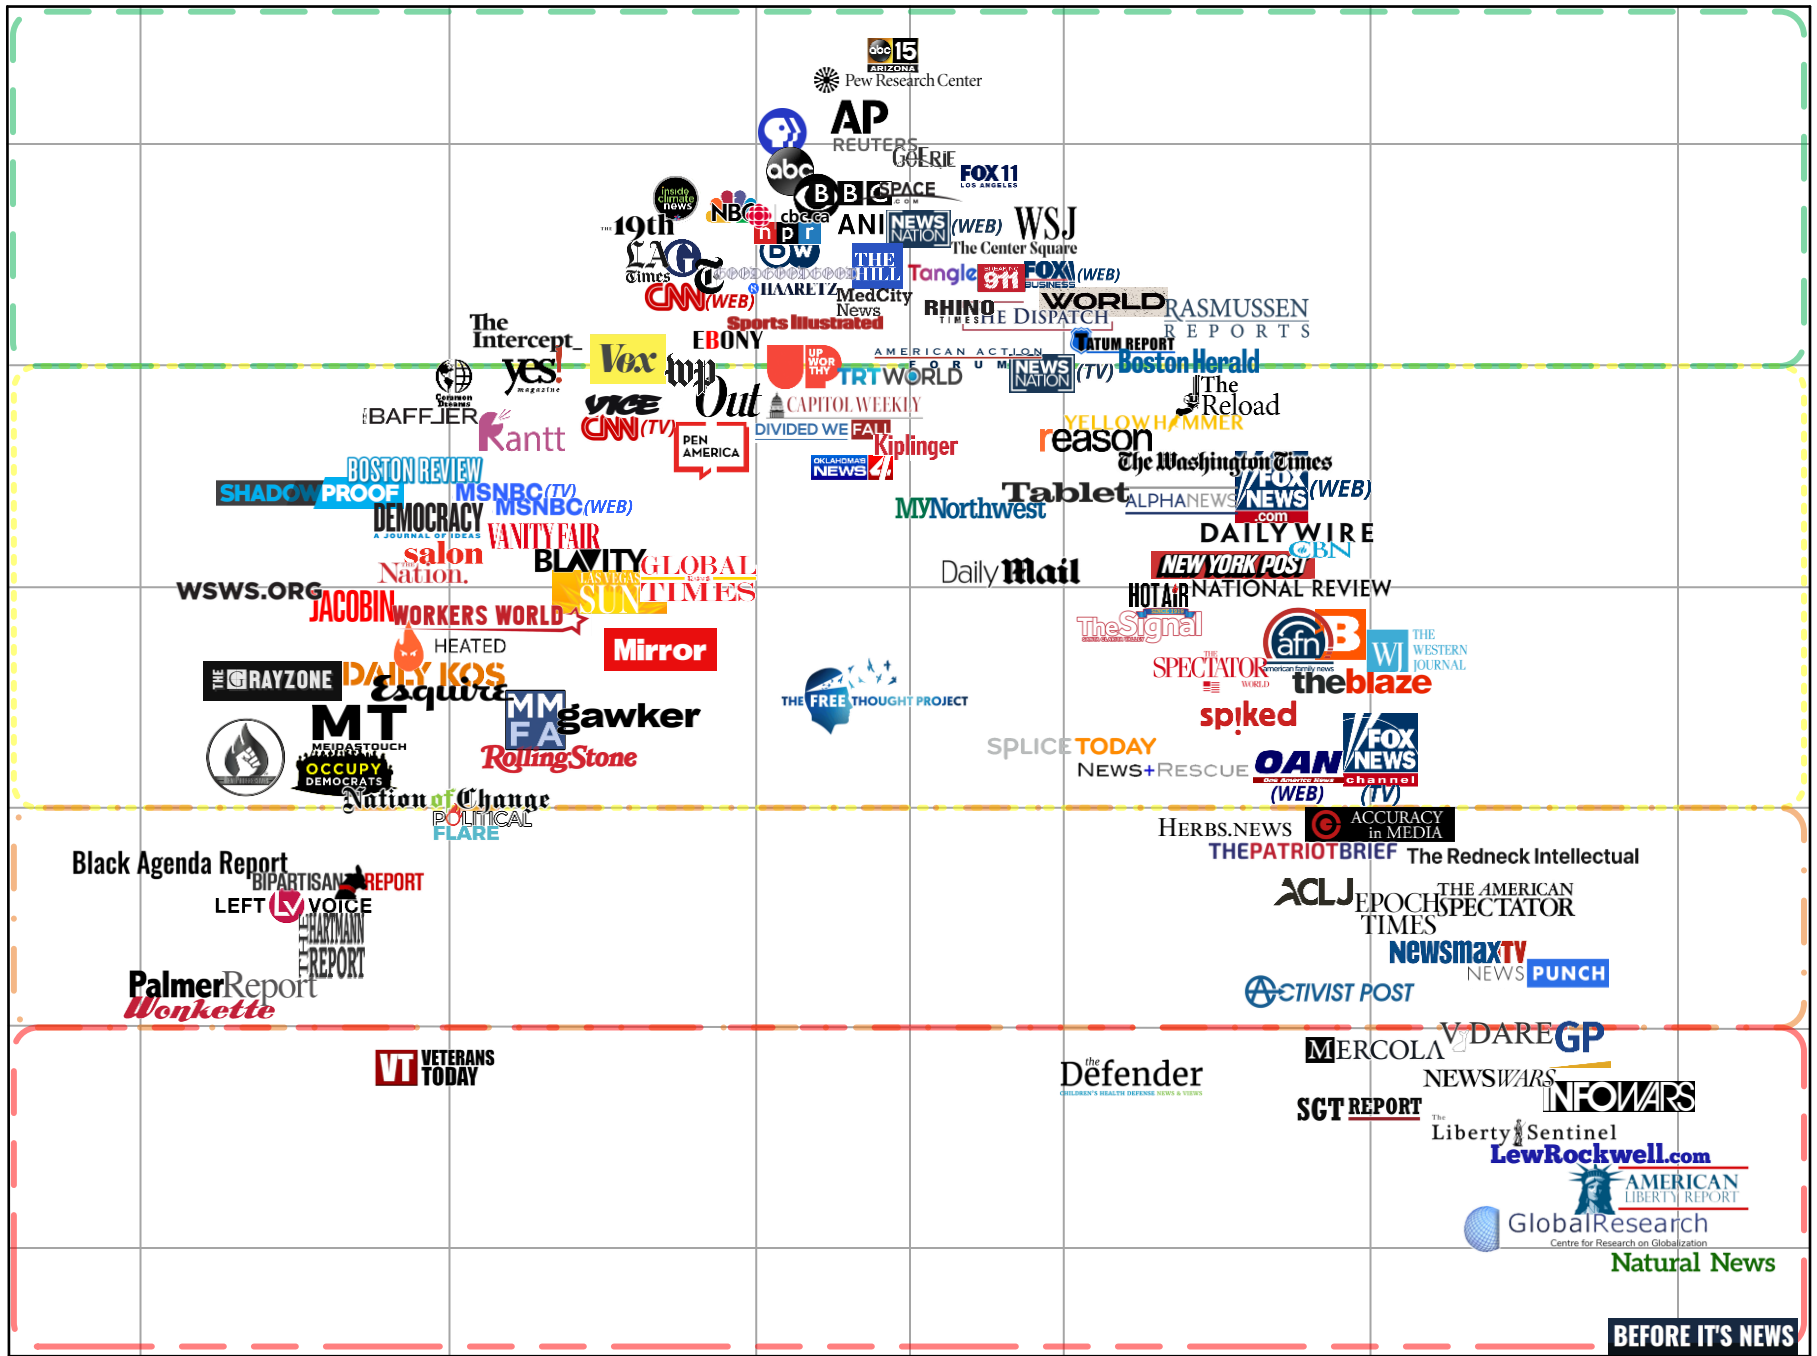

The Media Bias Chart ®

Version 10.0 October 2022 Edition

Most Extreme

Hyper-Partisan Left

Skews Left

Middle

Skews Right

Hyper-Partisan Right

Most Extreme

Fact Reporting

Mostly Analysis OR Mix of Fact Reporting and Analysis

Analysis OR High Variation in Reliability

Opinion OR High Variation in Reliability

Selective, Incomplete, Unfair Persuasion, Propaganda, or Other Issues

Contains Misleading Info

Contains Inaccurate/Fabricated Info

MORE

News Value and Reliability

LESS

LEFT

Licensed Copy Bias

RIGHT