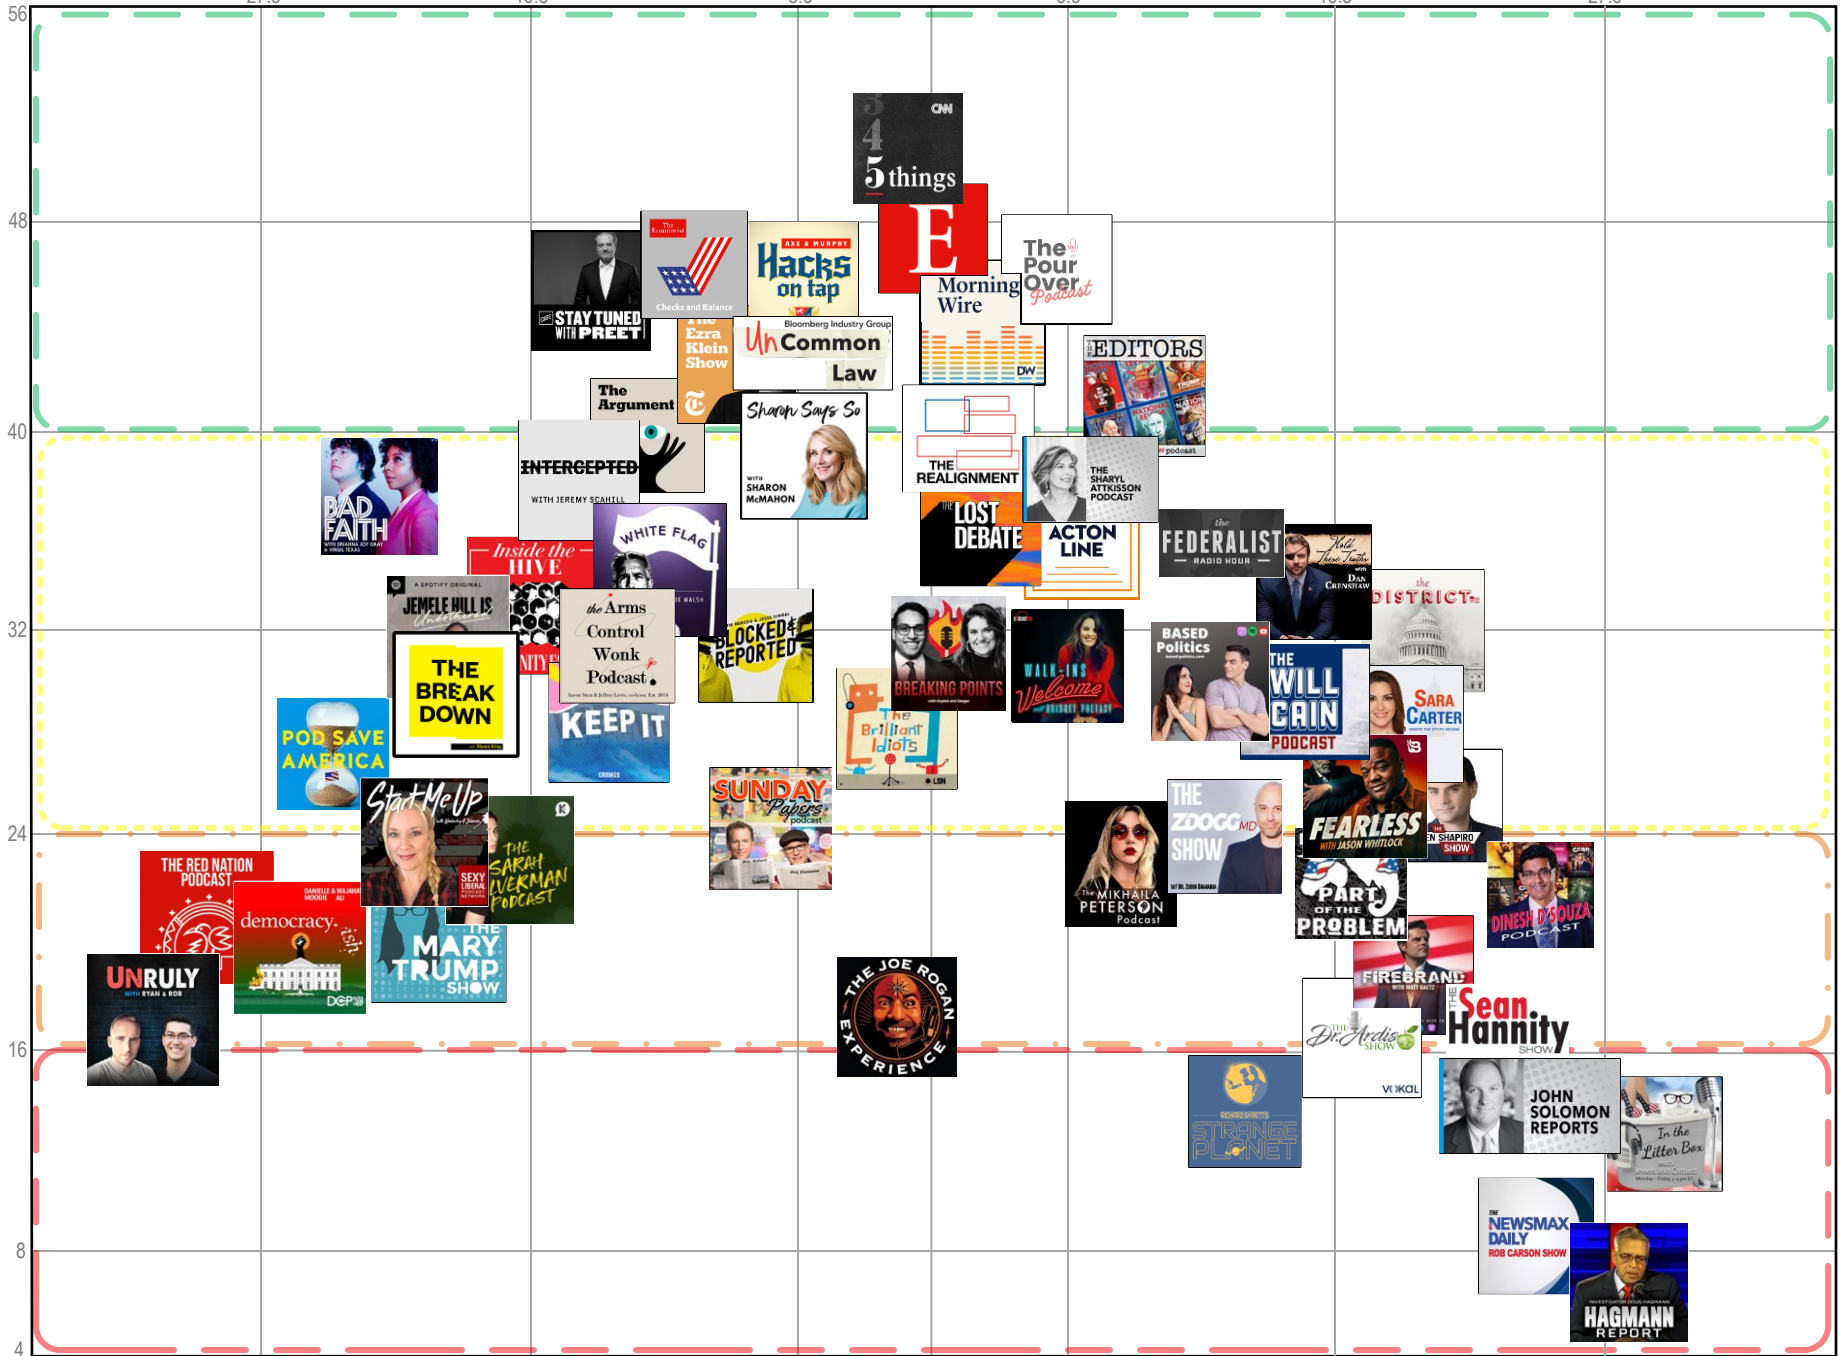

The Media Bias Chart®

Podcast Edition October 2022

ad fontes media

Most Extreme Left

Hyper-Partisan Left

Skews Left

Middle

Skews Right

Hyper-Partisan Right

Most Extreme Right

Fact Reporting

Mostly Analysis
OR Mix of Fact
Reporting and
Analysis

Analysis OR
High Variation
in Reliability

Opinion OR
High Variation in
Reliability

Selective,
Incomplete, Unfair
Persuasion,
Propaganda, or
Other Issues

Contains
Misleading Info

Contains
Inaccurate/
Fabricated Info

MORE

News Value and Reliability

LESS

LEFT

Licensed Copy

Bias

RIGHT