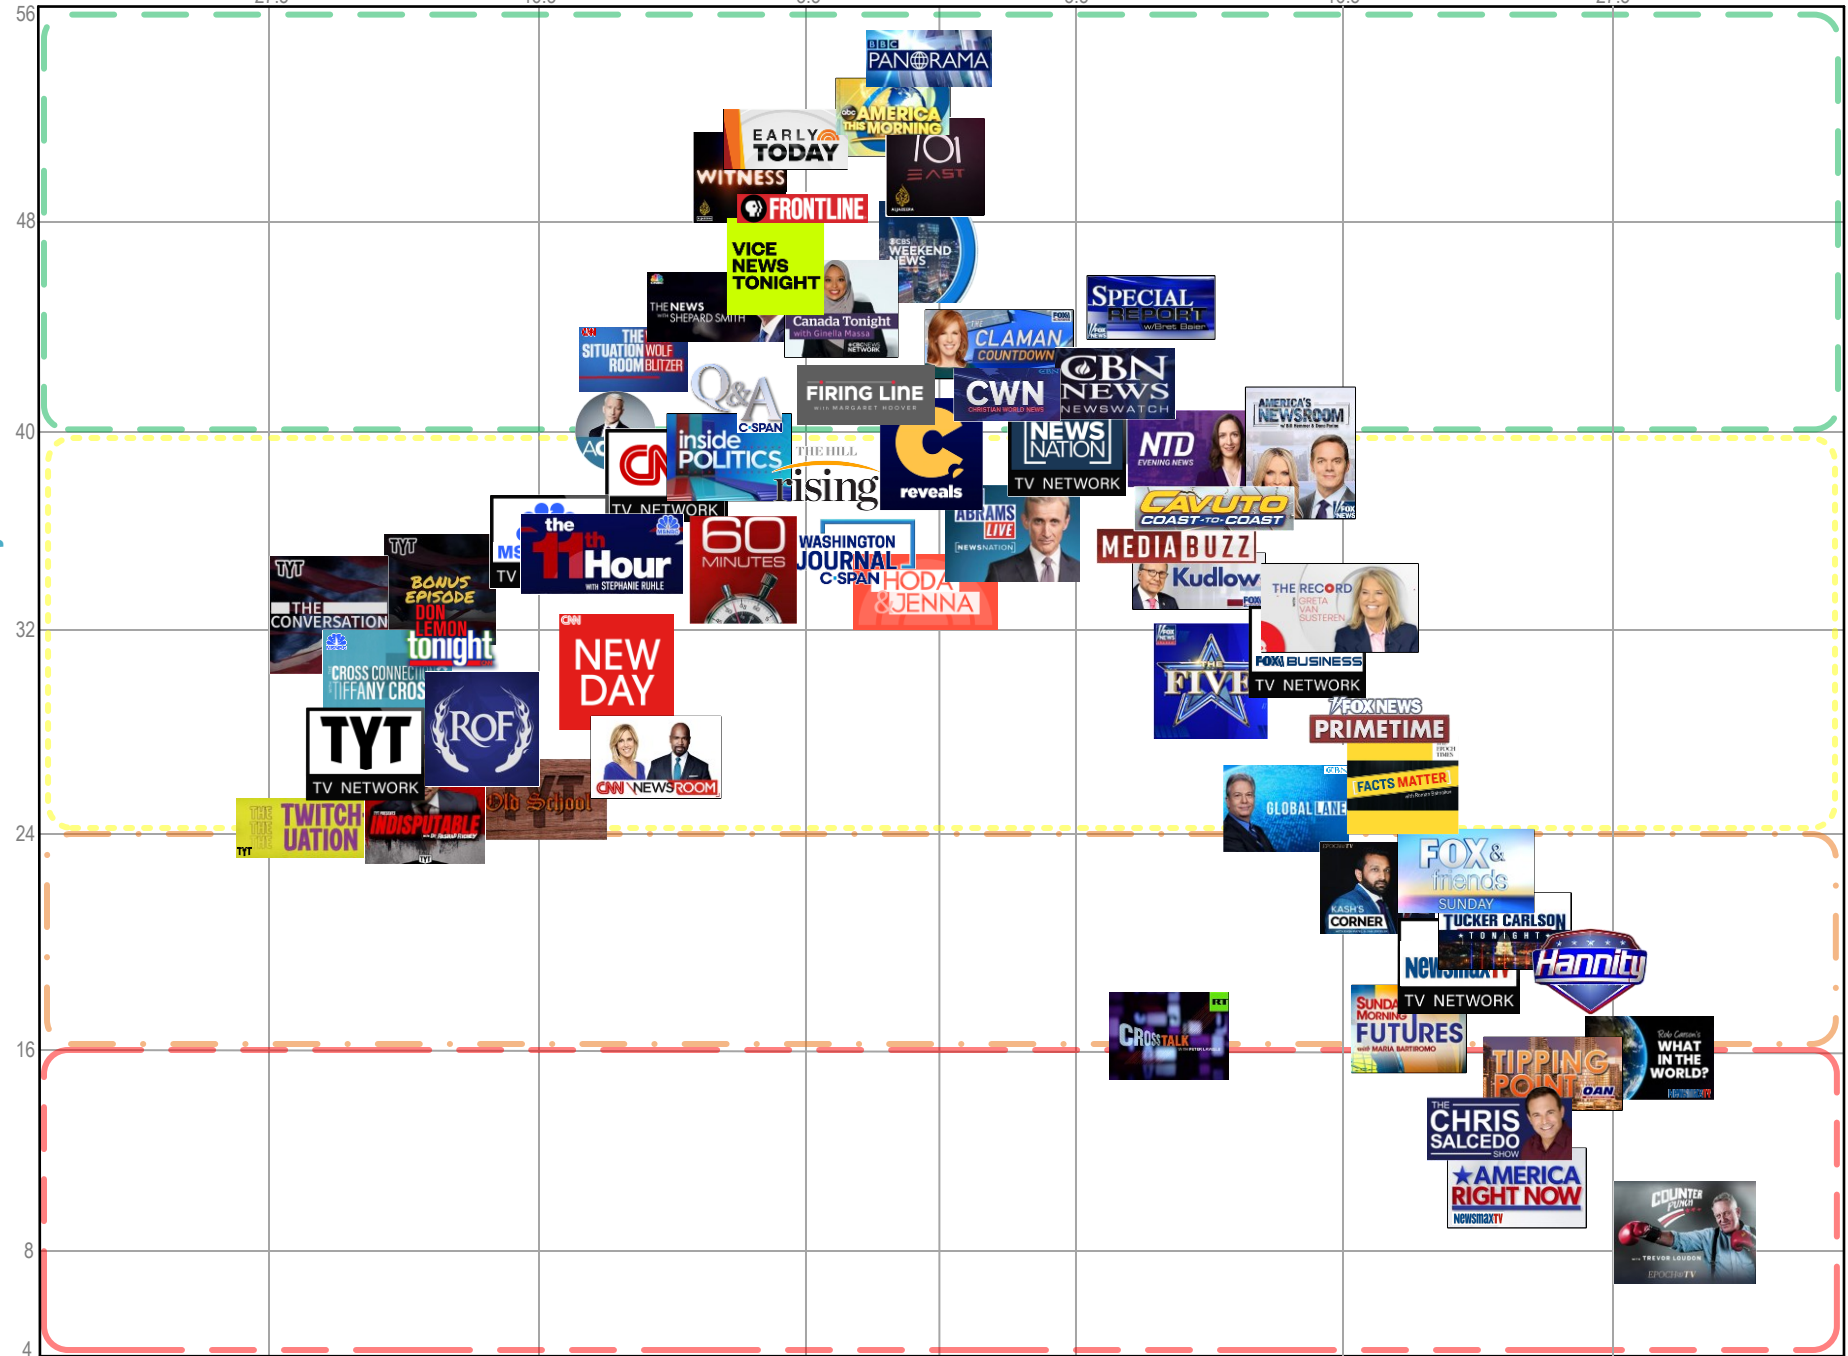

The Media Bias Chart®

TV Edition October 2022

ad fontes media

Most Extreme Left

Hyper-Partisan Left

Skews Left

-5.5

Middle

5.5

Skews Right

Hyper-Partisan Right

Most Extreme Right

Fact Reporting

Mostly Analysis OR Mix of Fact Reporting and Analysis

Analysis OR High Variation in Reliability

Opinion OR High Variation in Reliability

Selective, Incomplete, Unfair Persuasion, Propaganda, or Other Issues

Contains Misleading Info

Contains Inaccurate/Fabricated Info

MORE

News Value and Reliability

LESS

LEFT

Licensed Copy

Bias

RIGHT