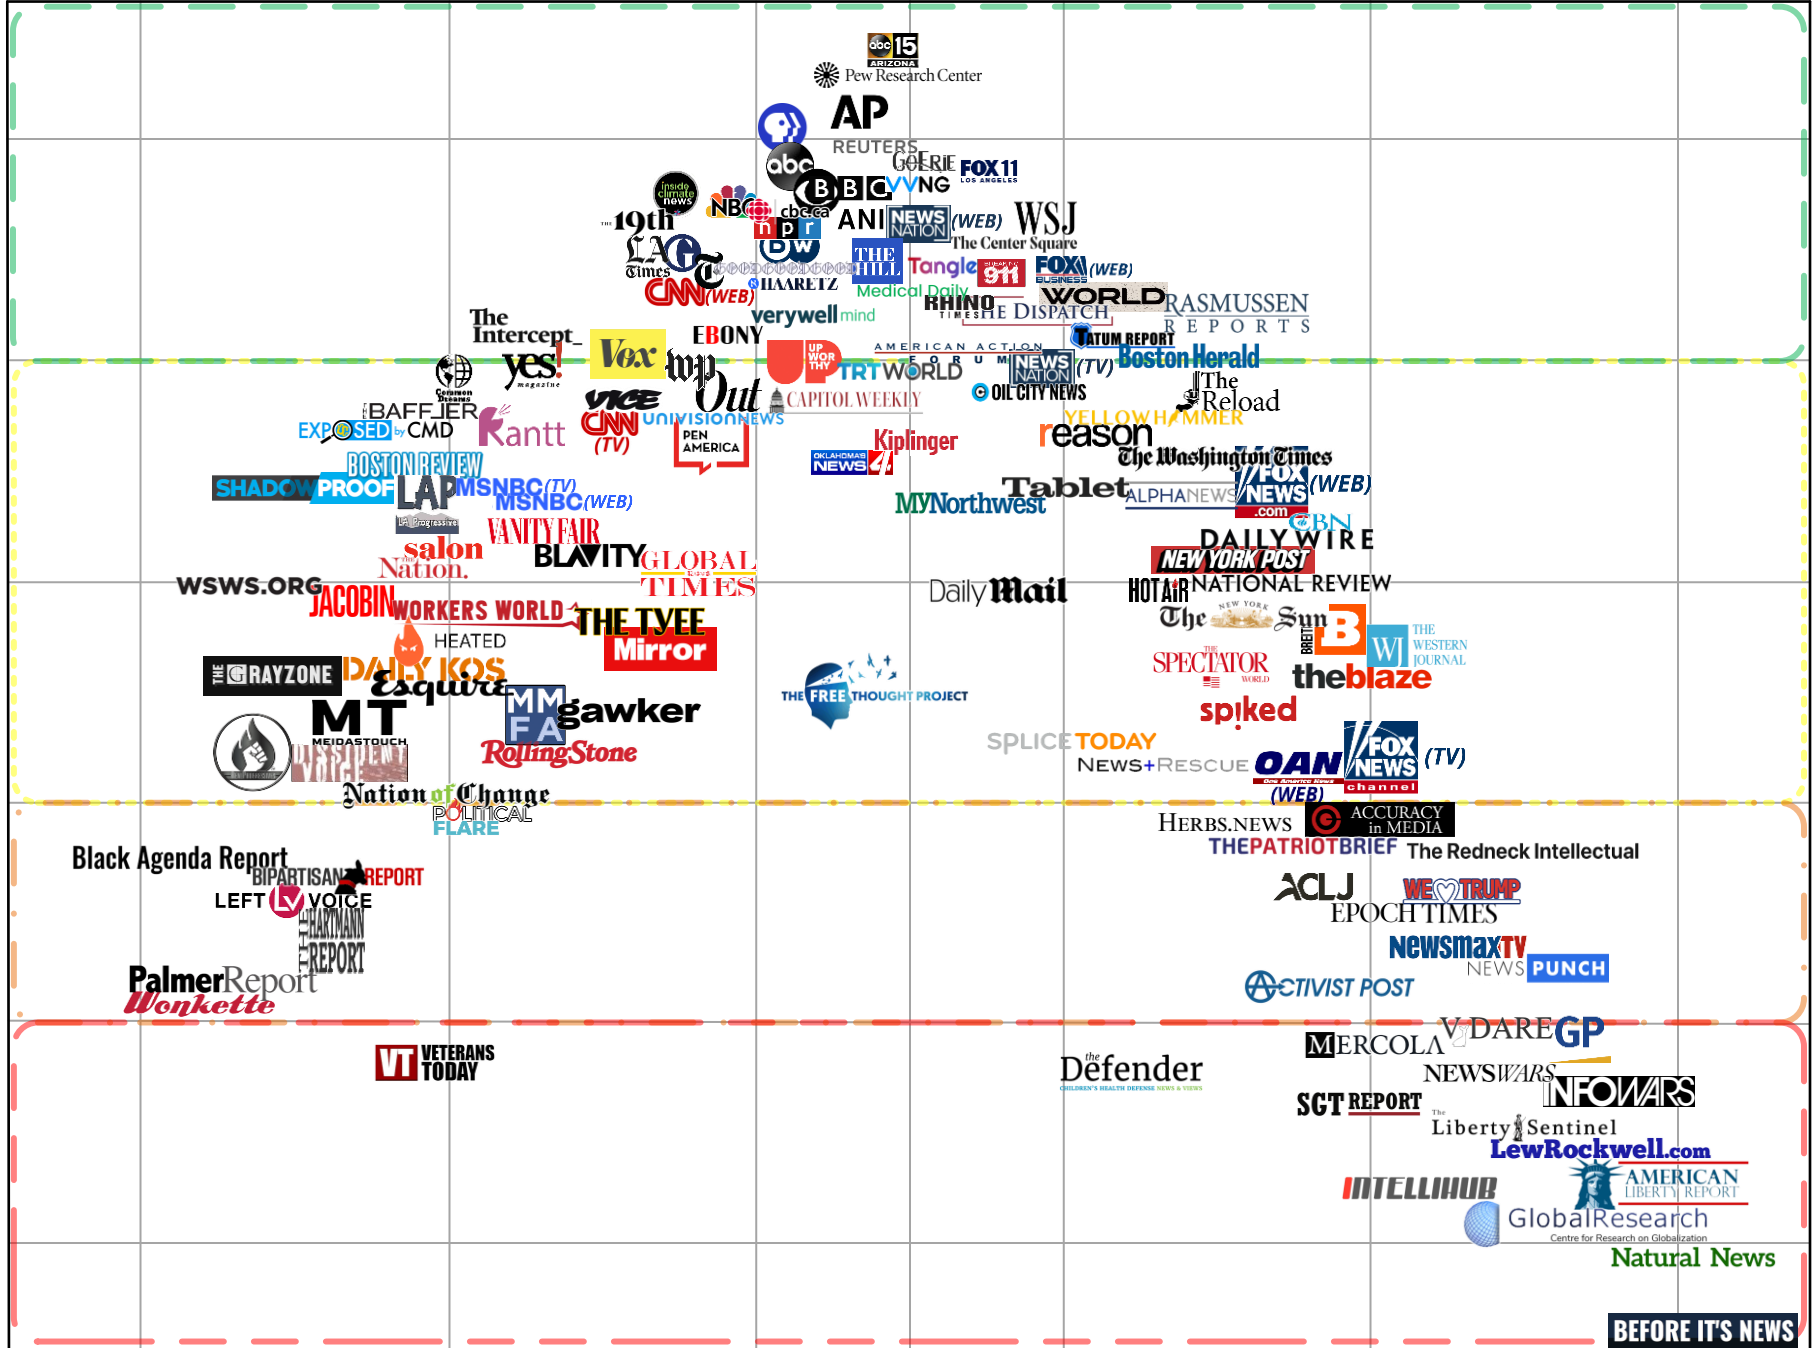

The Media Bias Chart ®

Version 10.0 November 2022 Edition

Most Extreme

Hyper-Partisan Left

Skews Left

Middle

Skews Right

Hyper-Partisan Right

Most Extreme

Fact Reporting

Mostly Analysis OR Mix of Fact Reporting and Analysis

Analysis OR High Variation in Reliability

Opinion OR High Variation in Reliability

Selective, Incomplete, Unfair Persuasion, Propaganda, or Other Issues

Contains Misleading Info

Contains Inaccurate/Fabricated Info

MORE

News Value and Reliability

LESS

LEFT

Licensed Copy Bias

RIGHT