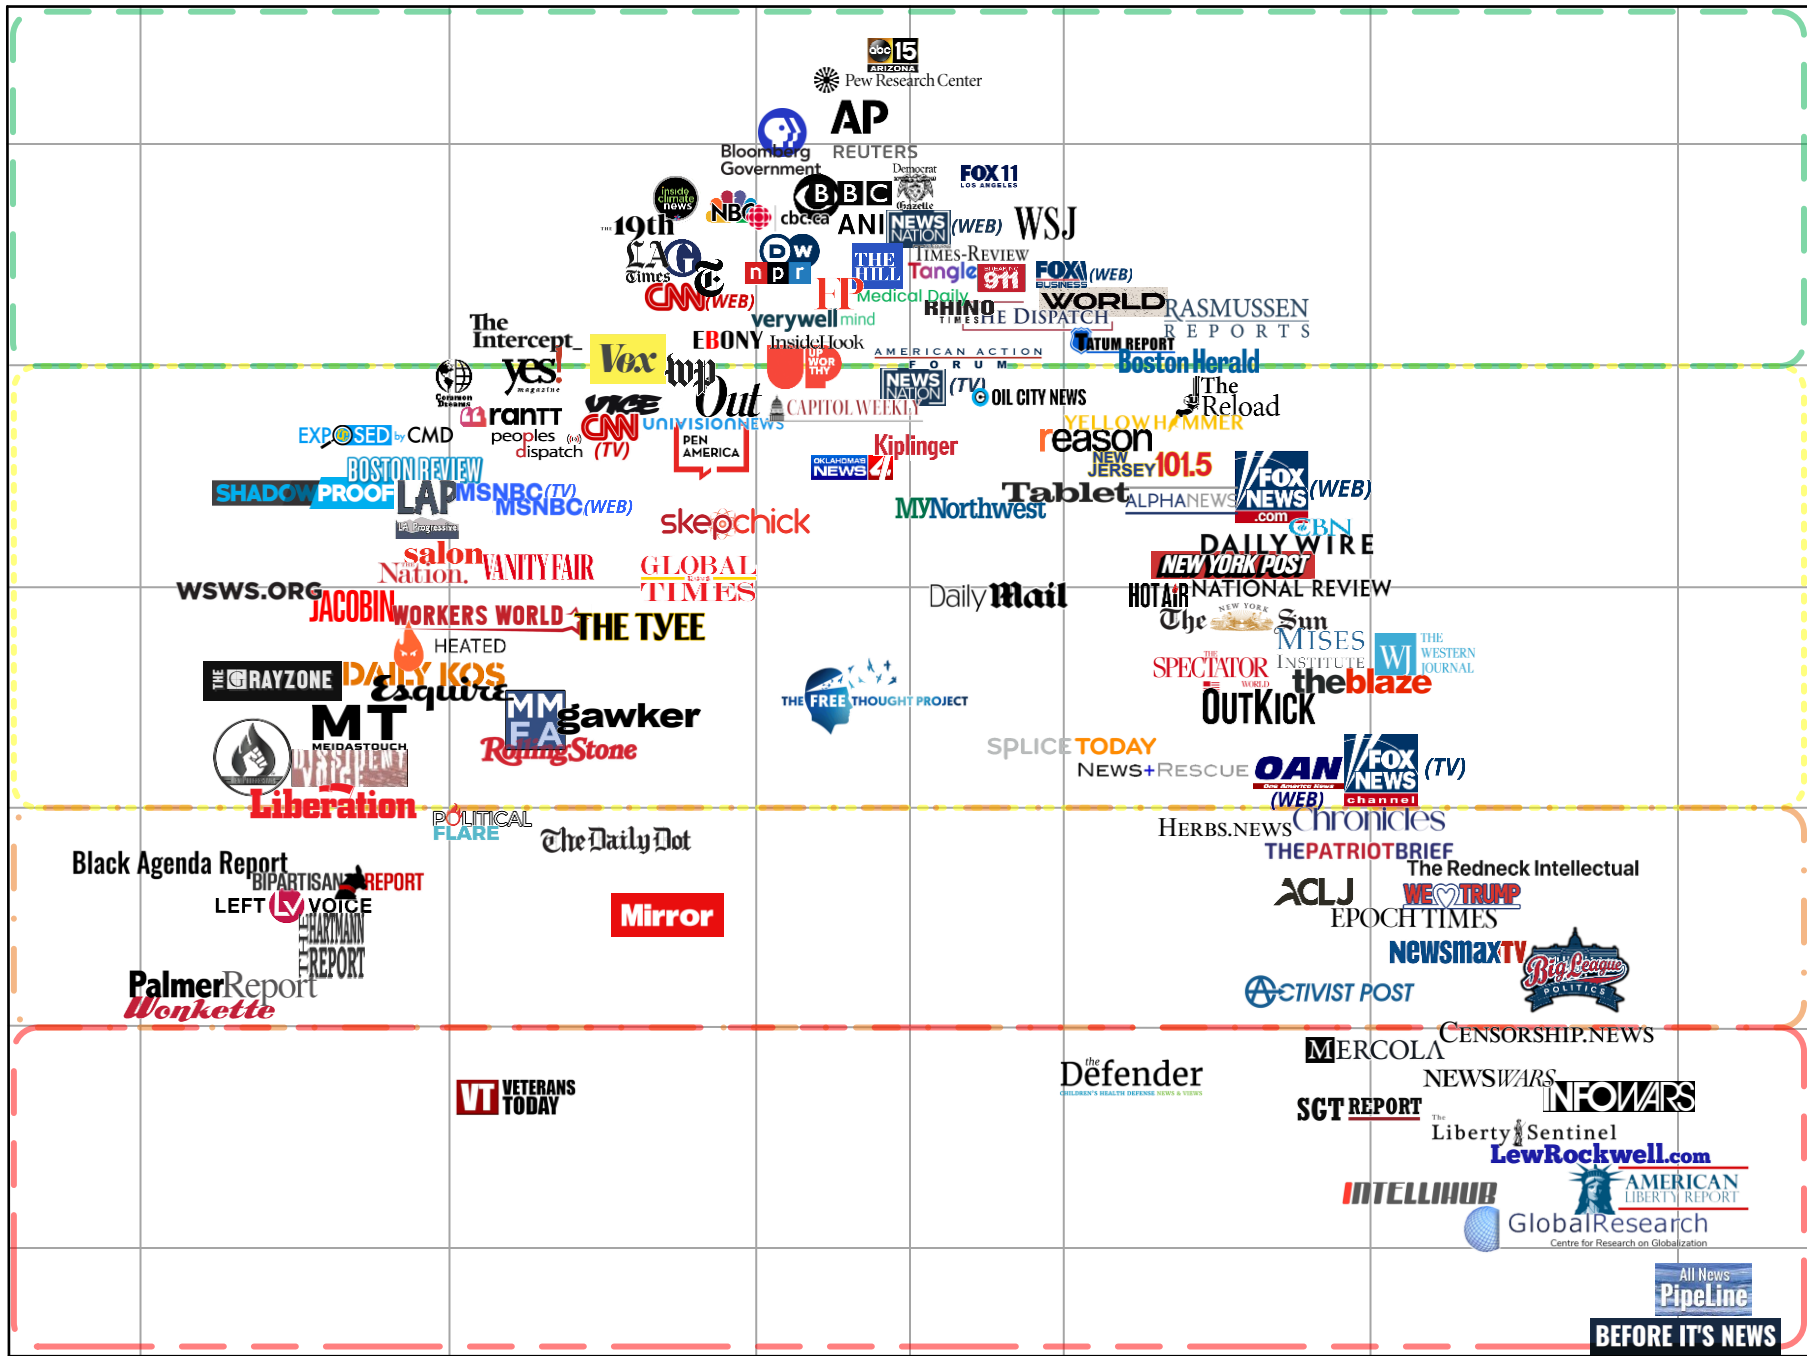

The Media Bias Chart ®

Version 10.0 December 2022 Edition

Most Extreme

Hyper-Partisan Left

Skews Left

Middle

Skews Right

Hyper-Partisan Right

Most Extreme

Fact Reporting

Mostly Analysis OR Mix of Fact Reporting and Analysis

Analysis OR Wide Variation in Reliability

Opinion OR Wide Variation in Reliability

Selective, Incomplete, Unfair Persuasion, Propaganda, or Other Issues

Contains Misleading Info

Contains Inaccurate/Fabricated Info

MORE
News Value and Reliability
LESS

LEFT

Licensed Copy
Bias

RIGHT