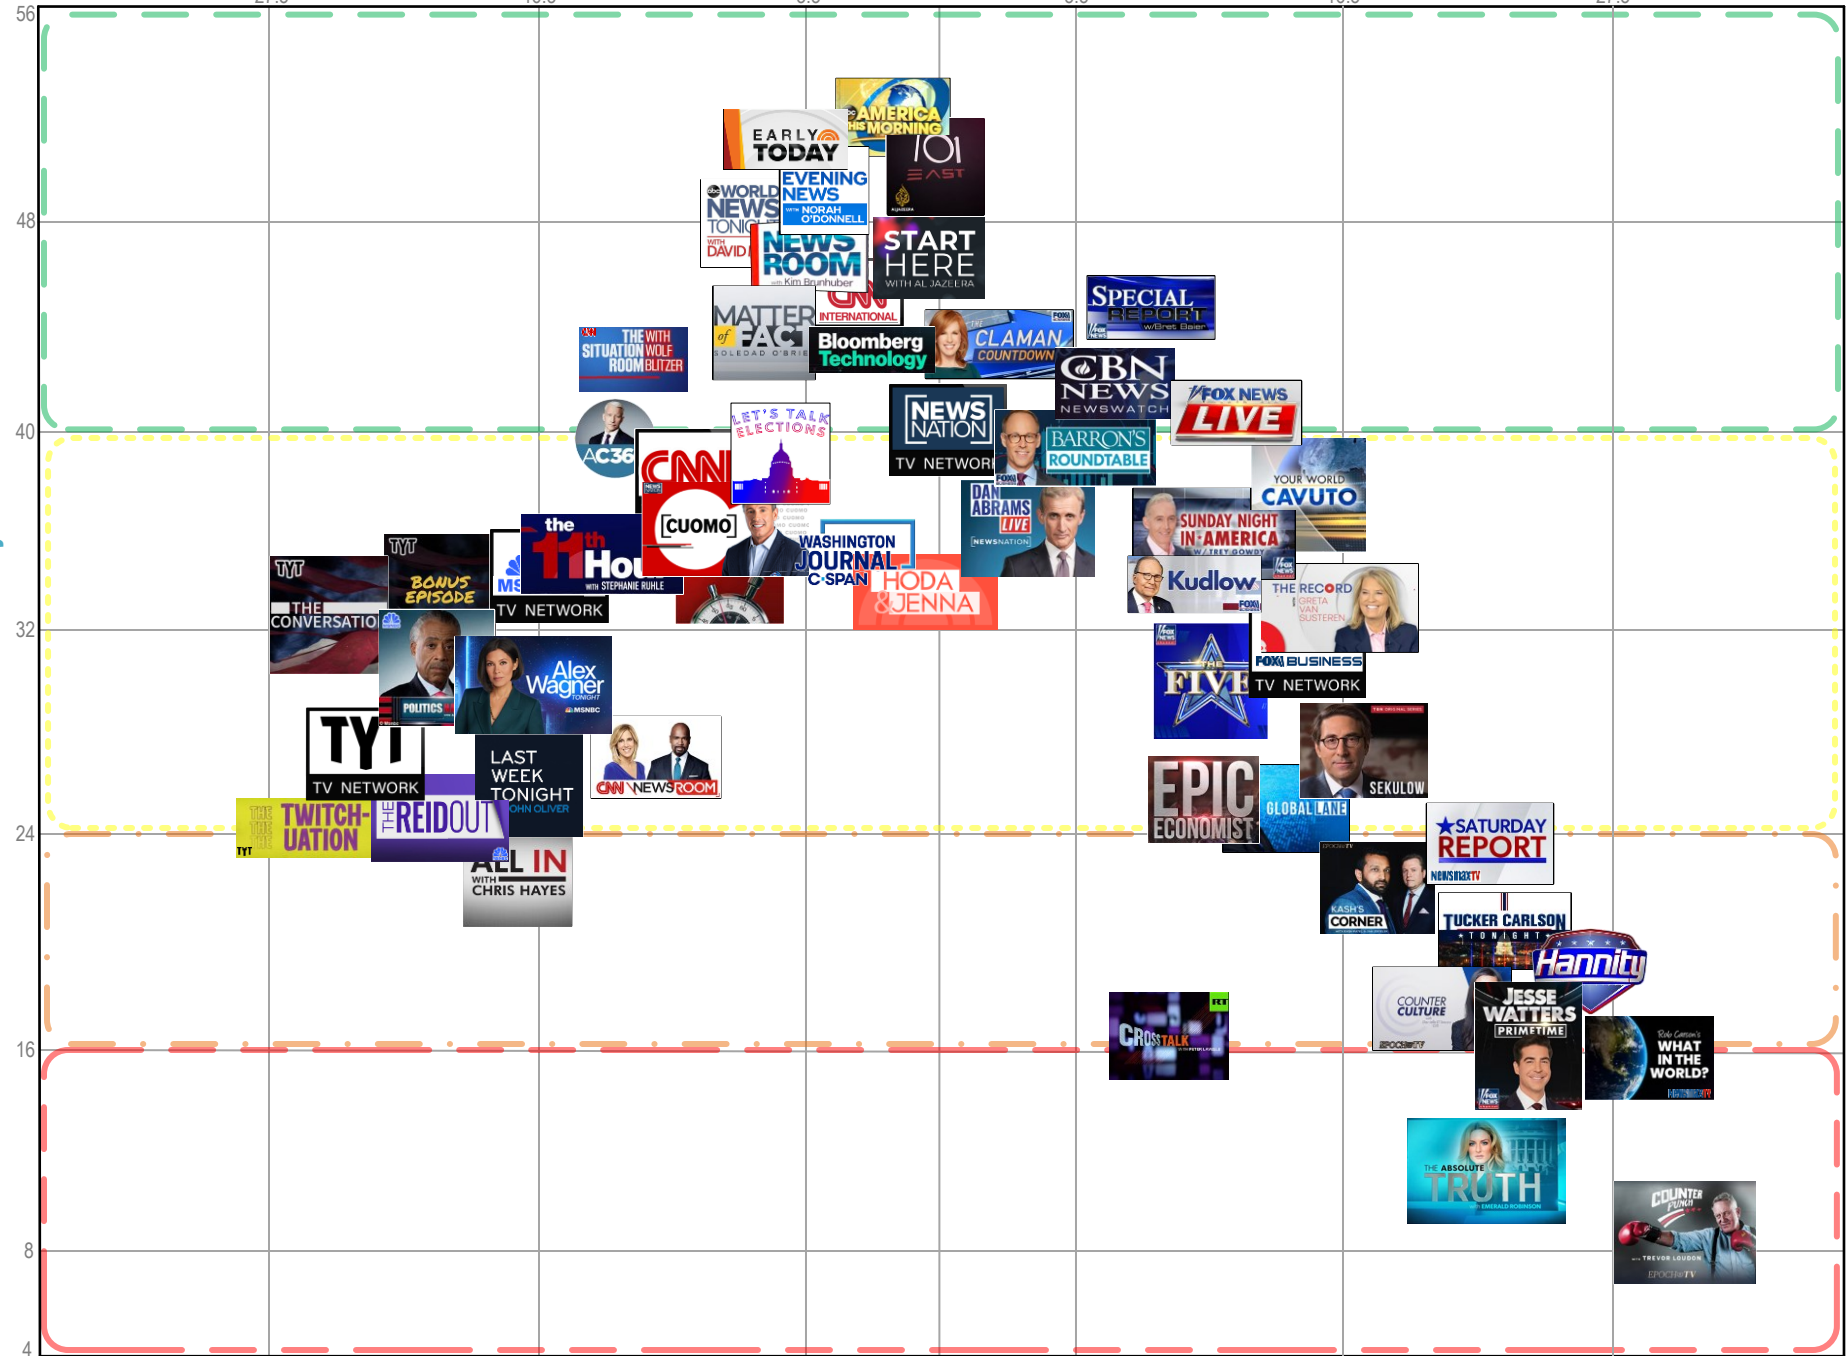

The Media Bias Chart®

TV Edition January 2023

ad fontes media

Most Extreme Left

Hyper-Partisan Left

Skews Left

-5.5

Middle

5.5

Skews Right

Hyper-Partisan Right

Most Extreme Right

Thorough Fact Reporting OR Fact-Dense Analysis

Mix of Fact Reporting and Analysis OR Simple Fact Reporting

Analysis OR Wide Variation in Reliability

Opinion OR Wide Variation in Reliability

Selective, Incomplete, Unfair Persuasion, Propaganda, or Other Issues

Contains Misleading Info

Contains Inaccurate/Fabricated Info

MORE

News Value and Reliability

LESS

LEFT

Licensed Copy

Bias

RIGHT